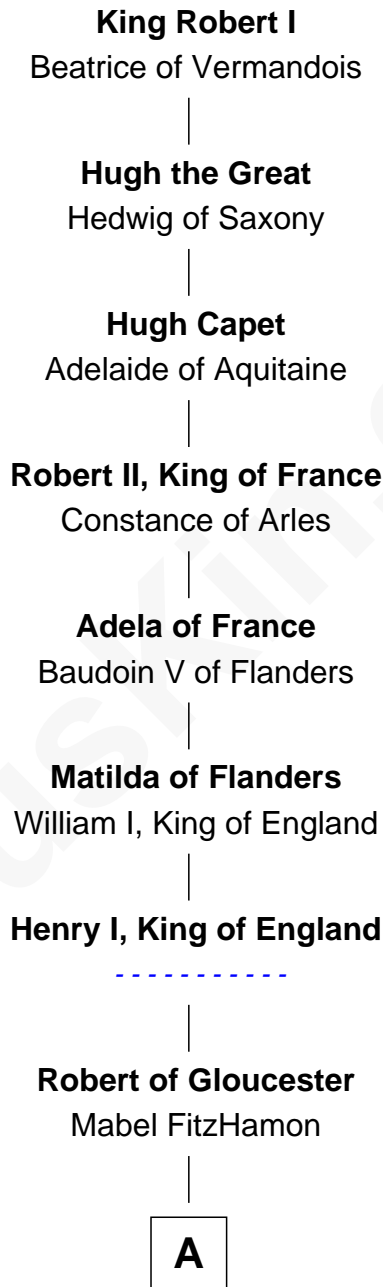

FamousKin.com Relationship Chart of

Homer G. Balcom

Designer of the Empire State Building

33rd Great-grandson of

King Robert I

King of France

A

Maud of Gloucester
Sir Ranulf de Gernons