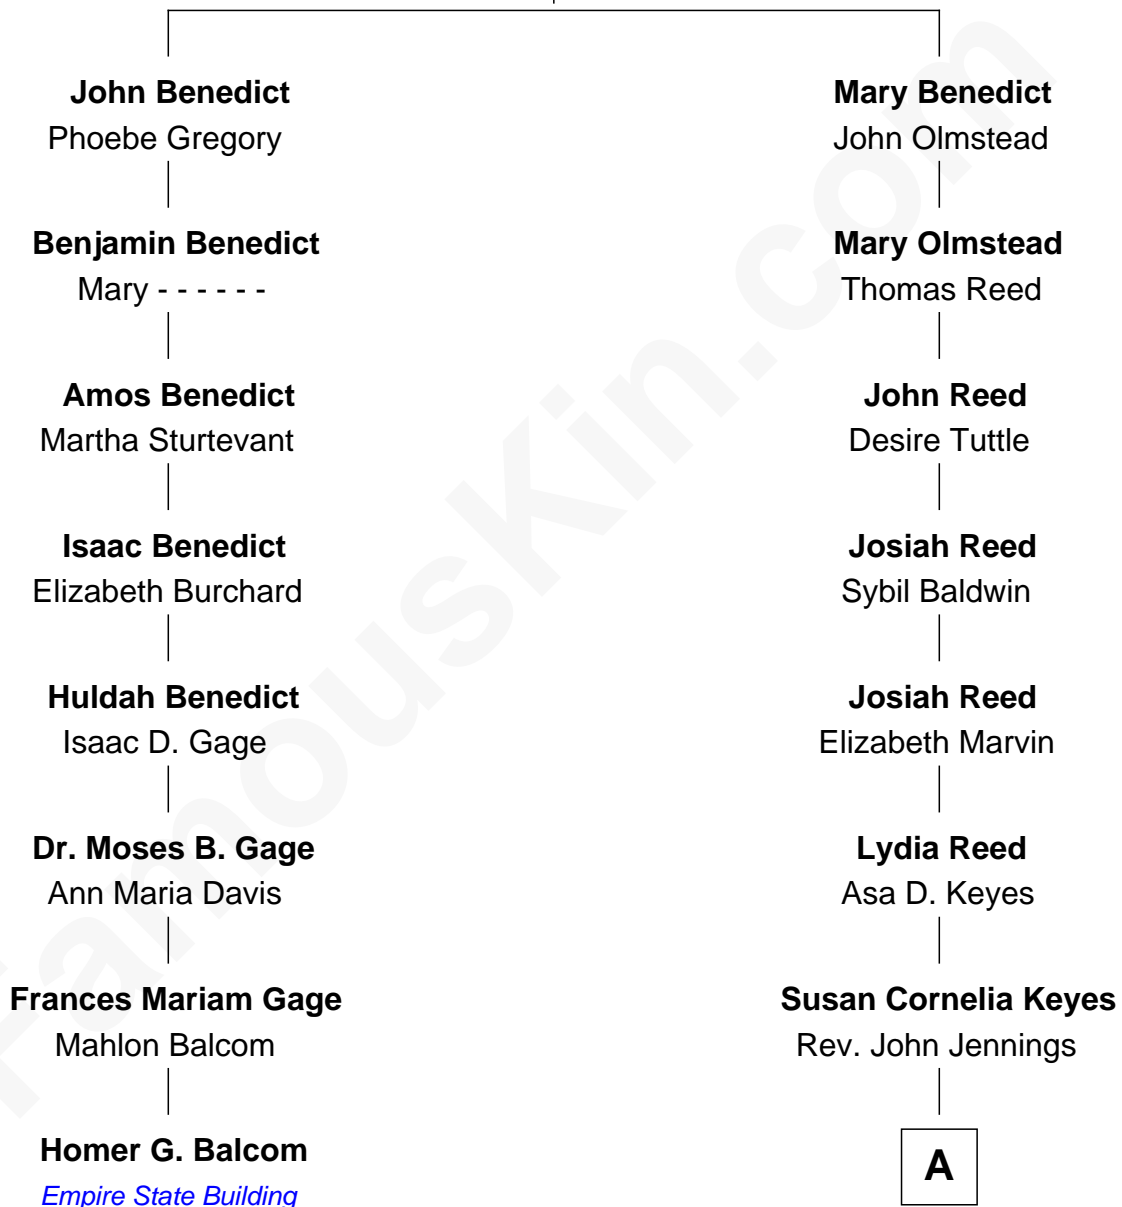

FamousKin.com

Relationship Chart of

Homer G. Balcom

Designer of the Empire State Building

7th cousin 4 times removed of

Chevy Chase

Comedian, Actor and Writer

Thomas Benedict

Mary Bridgum

A

Isabelle Graham Jennings

Charles Edward Parker

Edward Grahame Parker

Charlotte M. Linne

Cathalene Isabella Parker

Adm. Miles Rutherford Browning