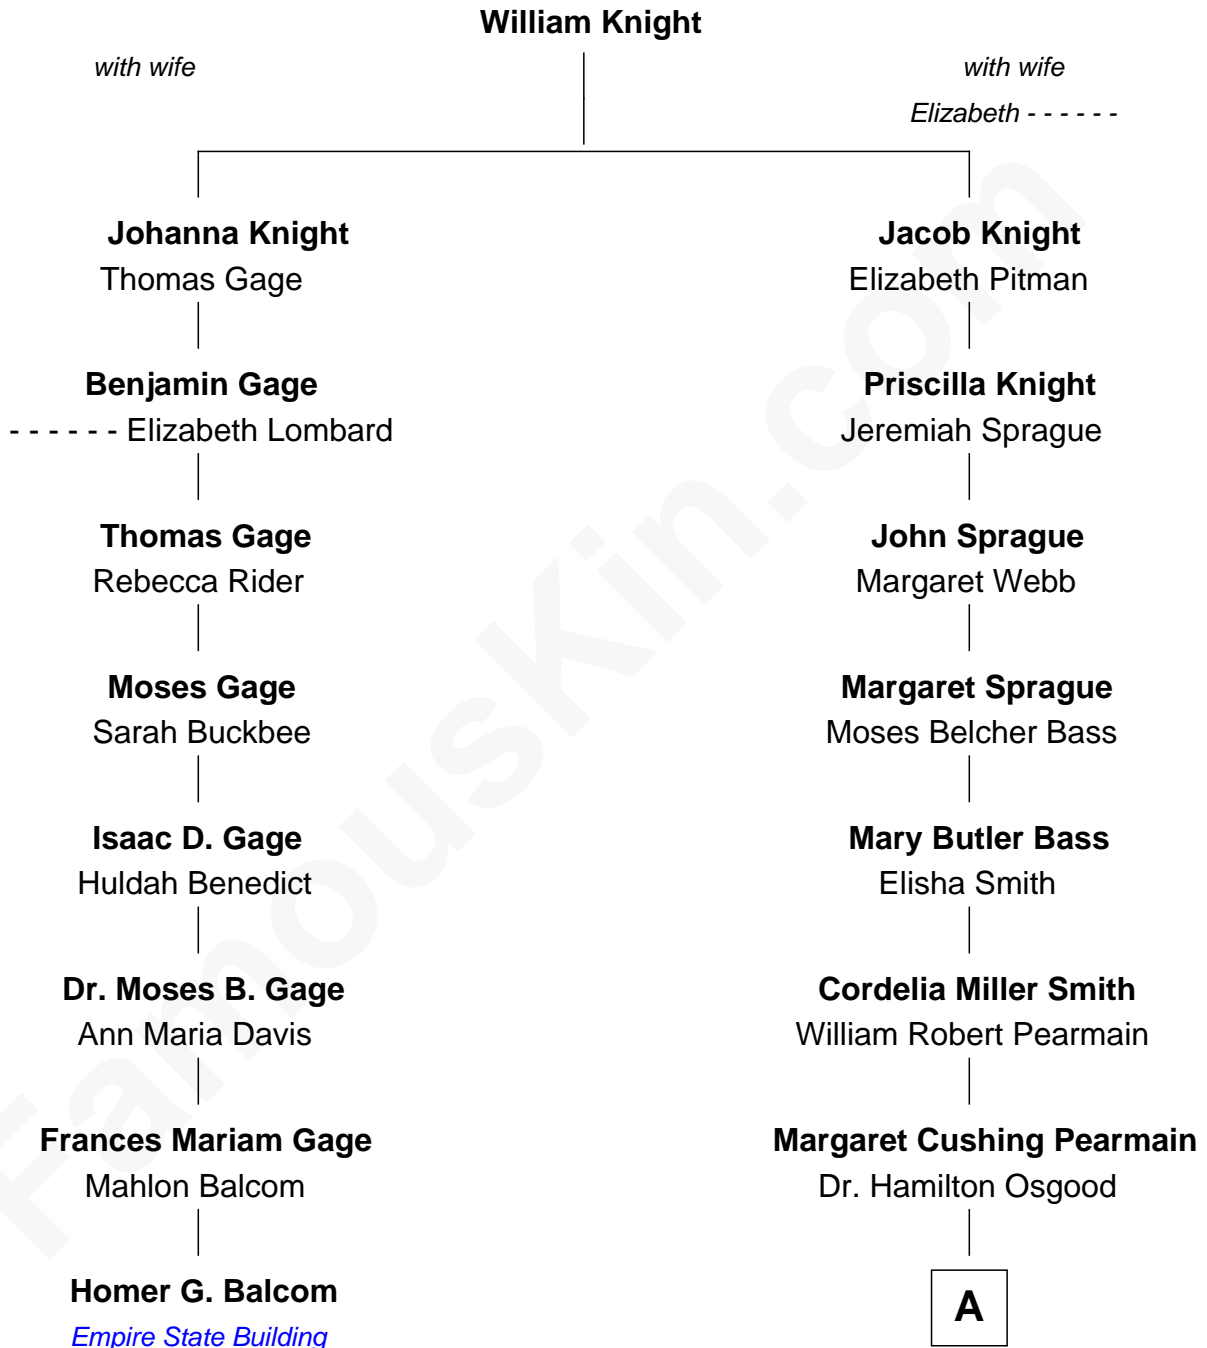

FamousKin.com Relationship Chart of

Homer G. Balcom

Designer of the Empire State Building

7th cousin 1 time removed of

Erskine Childers

4th President of Ireland

A

|
Mary Alden Osgood
Erskine Childers

|
Erskine Childers
4th President of Ireland

FamousKin.com