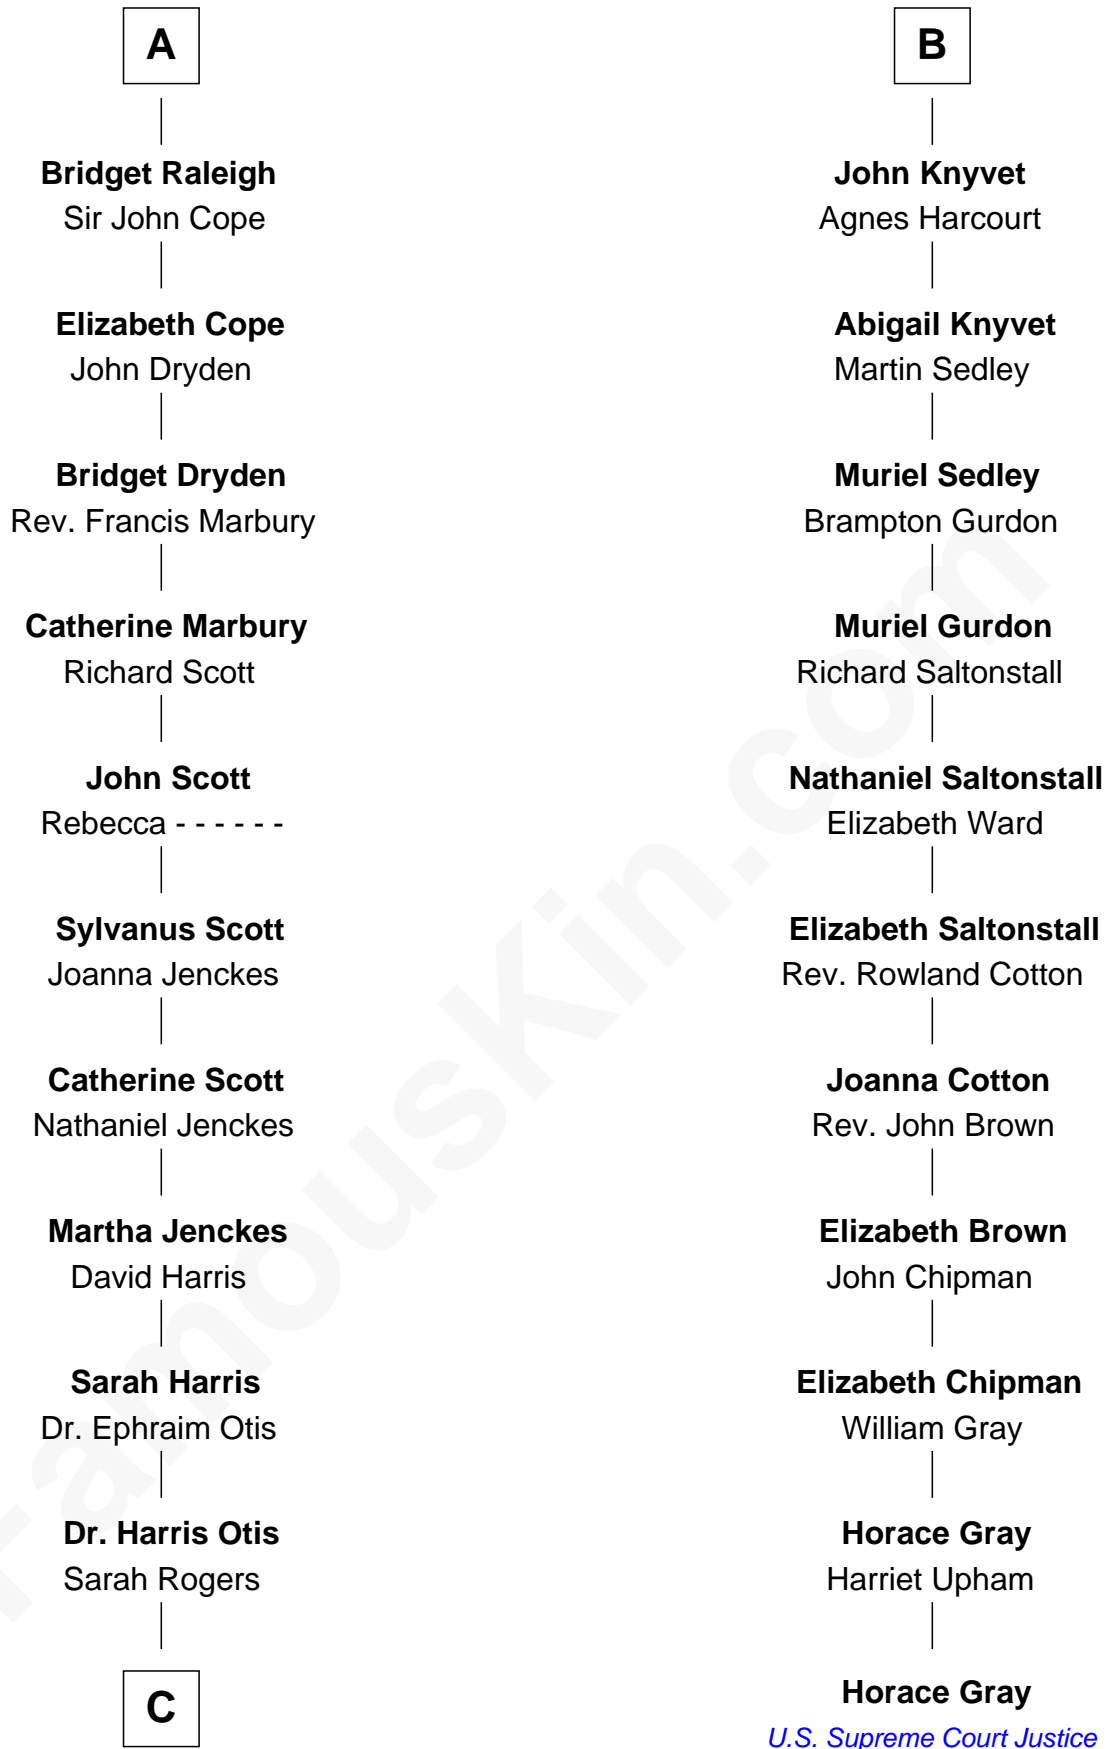

# FamousKin.com Relationship Chart of

**Willis Carrier**

*Inventor of Air Conditioning*

17th cousin 3 times removed of

**Horace Gray**

*U.S. Supreme Court Justice*

**Edmund Fitzalan**

Alice de Warenne

**C**

—  
**Lydia Otis**

Thomas Button

—  
**Ann Elizabeth Button**

David Joy Haviland

—  
**Elizabeth R. Haviland**

Duane Williams Carrier

—  
**Willis Carrier**