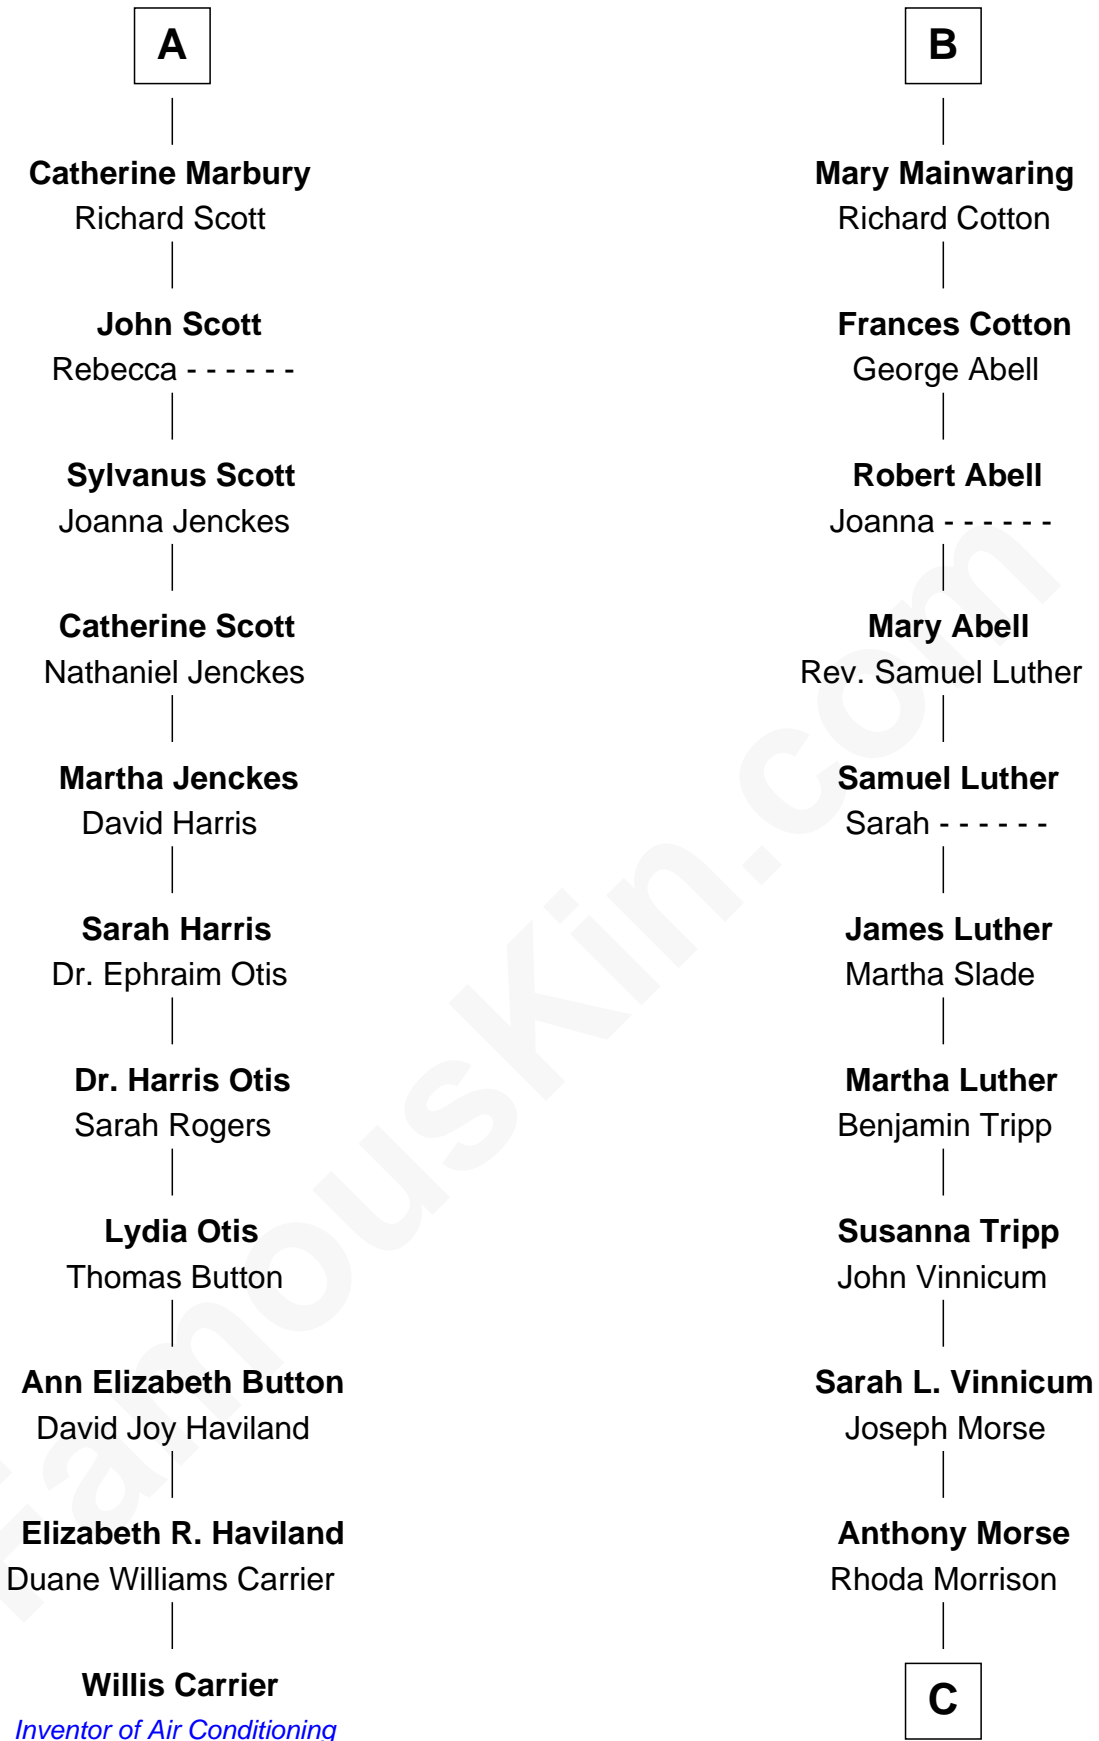

FamousKin.com Relationship Chart of

Willis Carrier

Inventor of Air Conditioning

17th cousin 1 time removed of

Lizzie Borden

Accused Murderess

Robert de Ferrers
Margaret Despencer

Phillippa Ferrers
Sir Thomas Greene

Sir William Ferrers
Elizabeth Belknap

Anne Ferrers
Sir Walter Devereux

Elizabeth Devereux
Sir Richard Corbet

Sir Robert Corbet
Elizabeth Vernon

Dorothy Corbet
Sir Richard Mainwaring

Sir Arthur Mainwaring
Margaret Mainwaring

B

C

Sarah Anthony Morse
Andrew Jackson Borden

Lizzie Borden
Accused Murderess

FamousKin.com