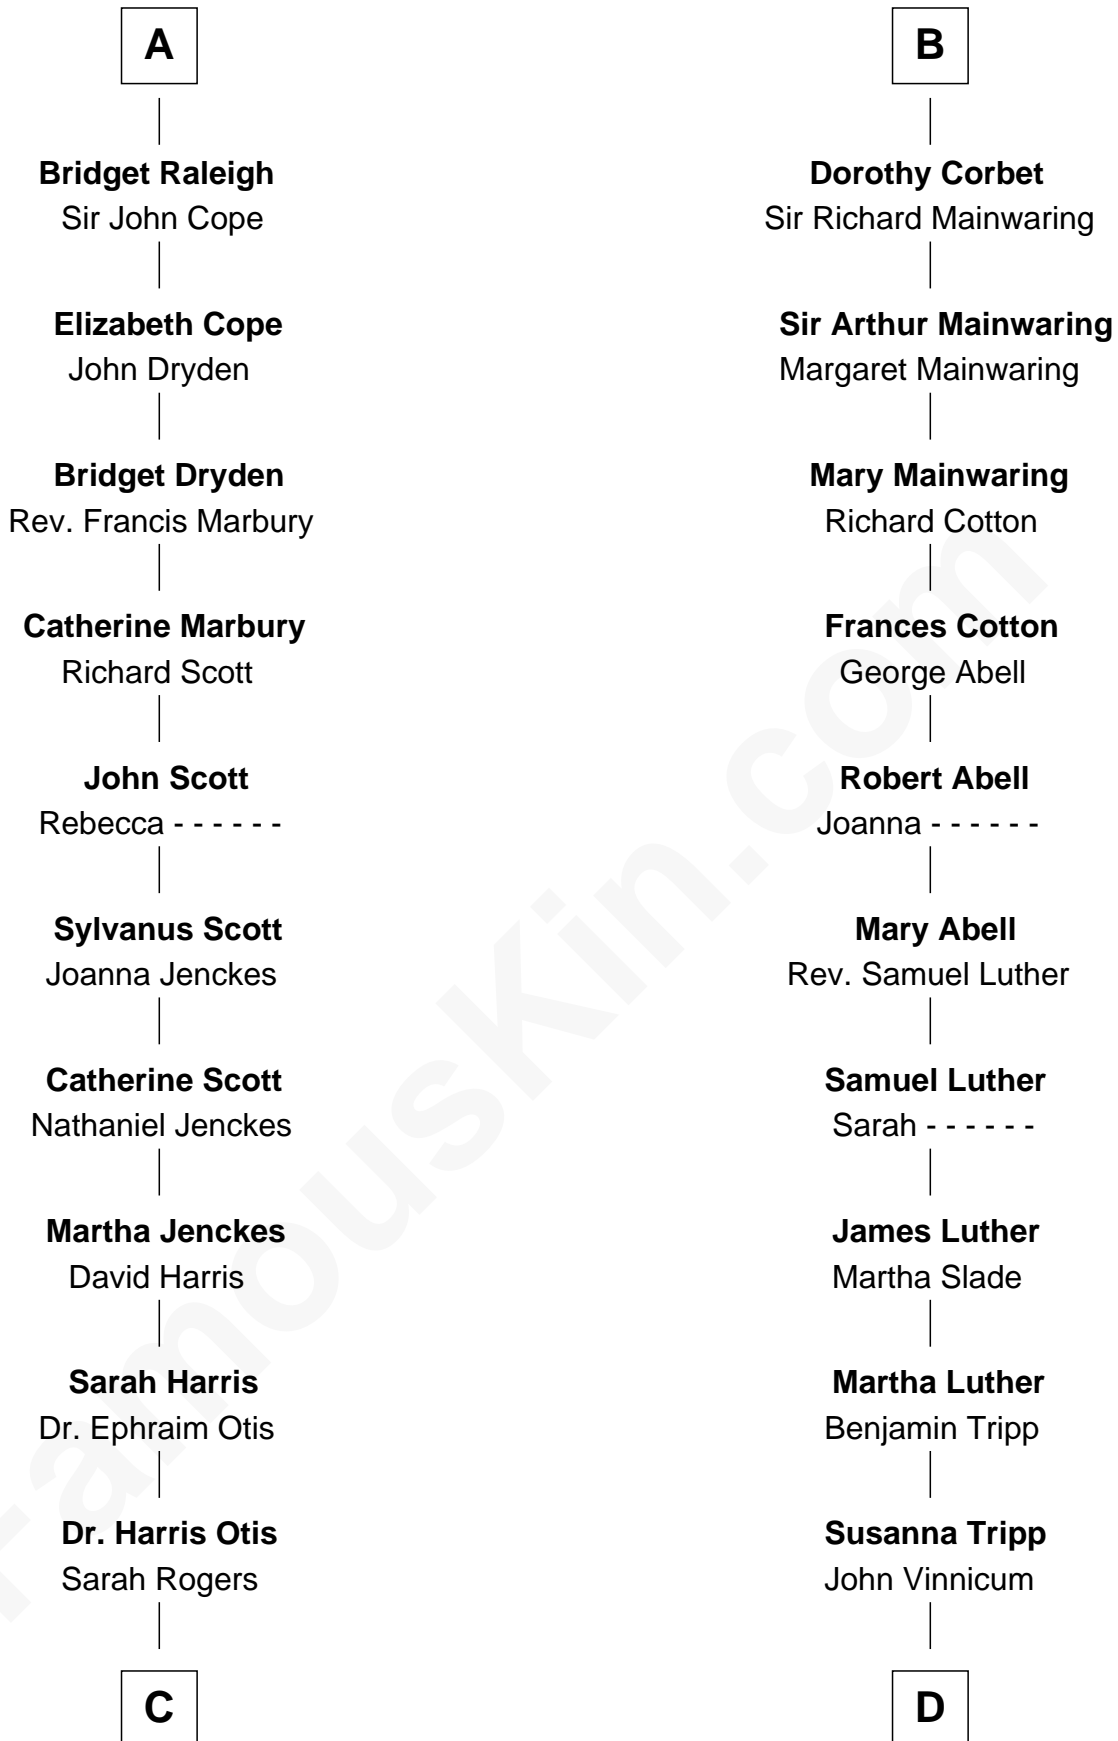

FamousKin.com Relationship Chart of

Willis Carrier

Inventor of Air Conditioning

20th cousin of

Lizzie Borden

Accused Murderess

Edmund Fitzalan

Alice de Warenne

Sarah Anthony Morse
Andrew Jackson Borden

Lizzie Borden
Accused Murderess

FamousKin.com