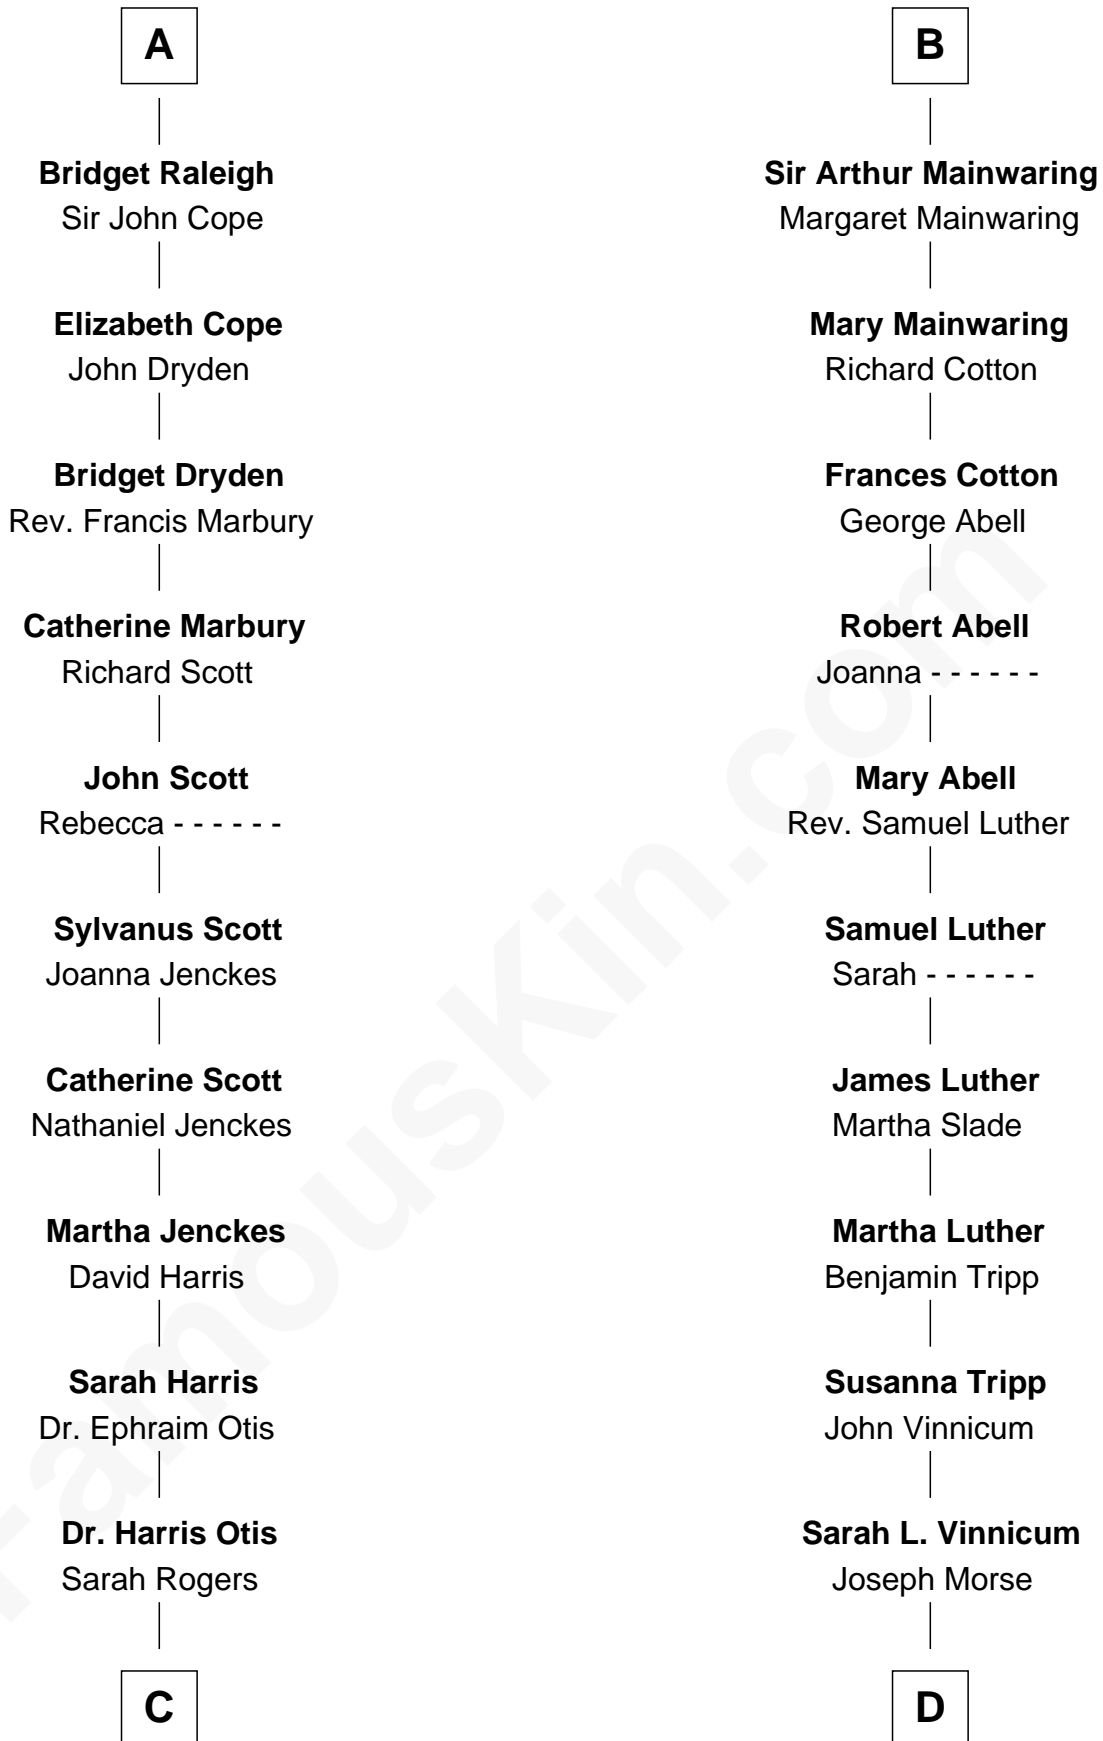

FamousKin.com Relationship Chart of

Willis Carrier

Inventor of Air Conditioning

19th cousin 1 time removed of

Lizzie Borden

Accused Murderess

Sir James le Boteler

Eleanor de Bohun

Lizzie Borden
Accused Murderess

FamousKin.com