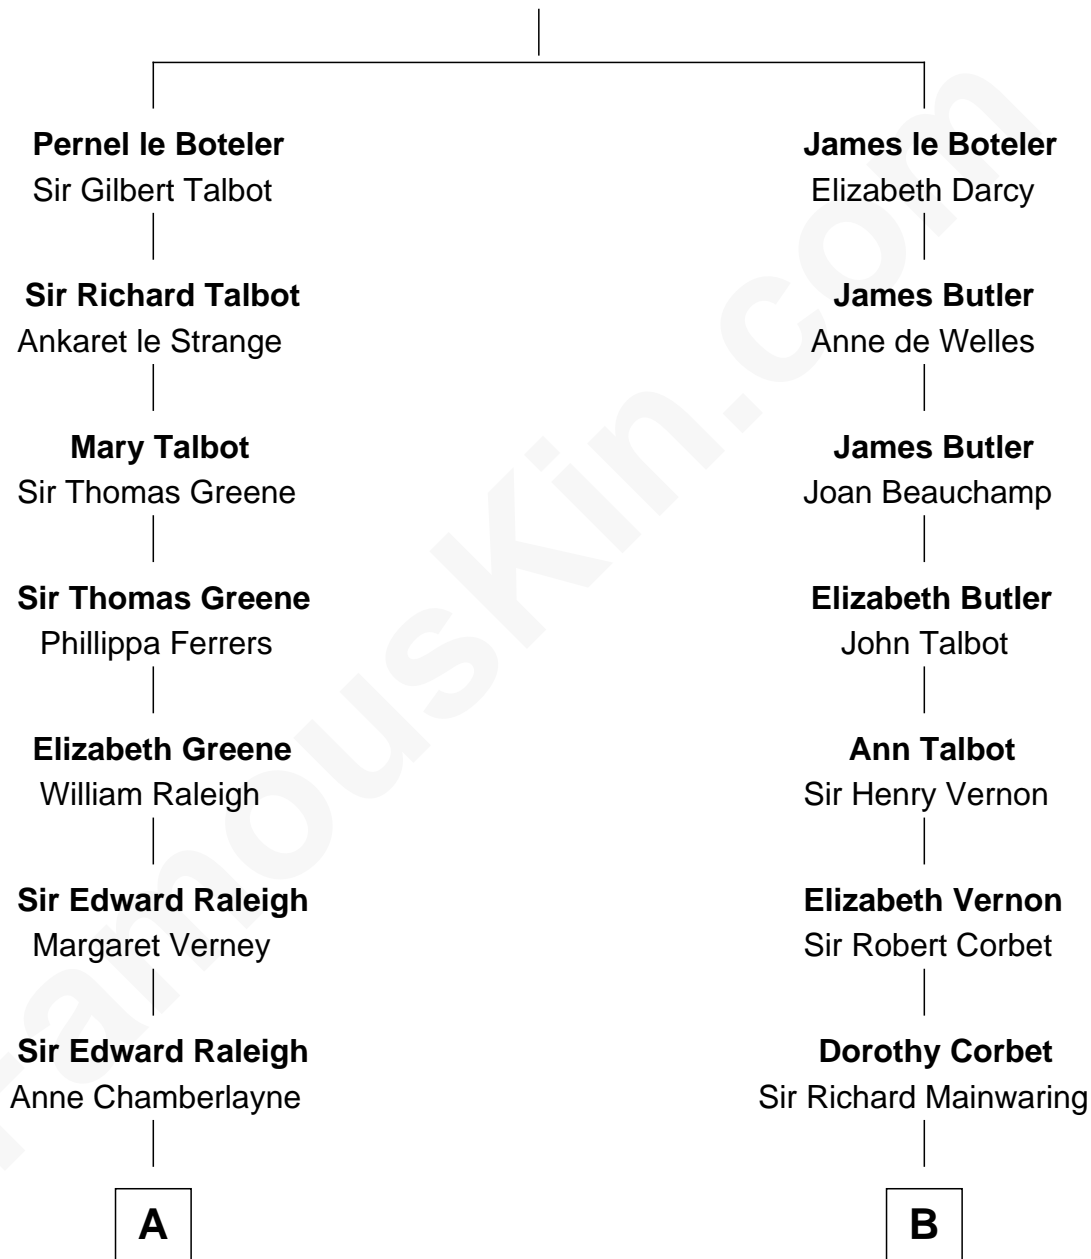

FamousKin.com Relationship Chart of

Willis Carrier

Inventor of Air Conditioning

19th cousin 1 time removed of

Lizzie Borden

Accused Murderess

Sir James le Boteler

Eleanor de Bohun

Lizzie Borden
Accused Murderess

FamousKin.com