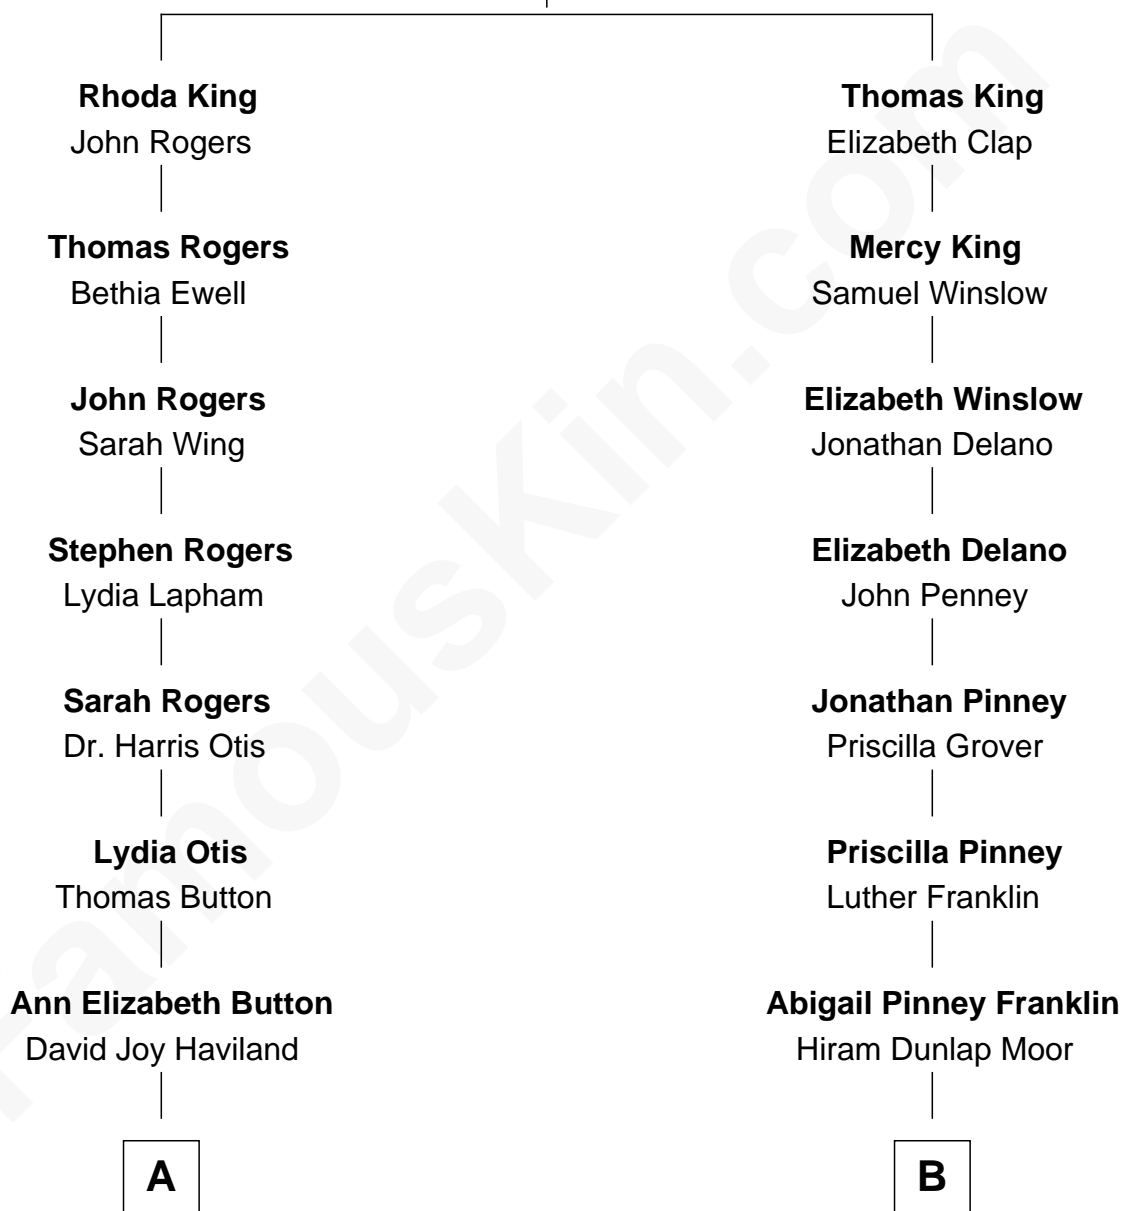

# FamousKin.com Relationship Chart of

**Willis Carrier**

*Inventor of Air Conditioning*

8th cousin 2 times removed of

**Orson Bean**

*TV Actor*

**Thomas King**  
Sarah Tinker

**A**