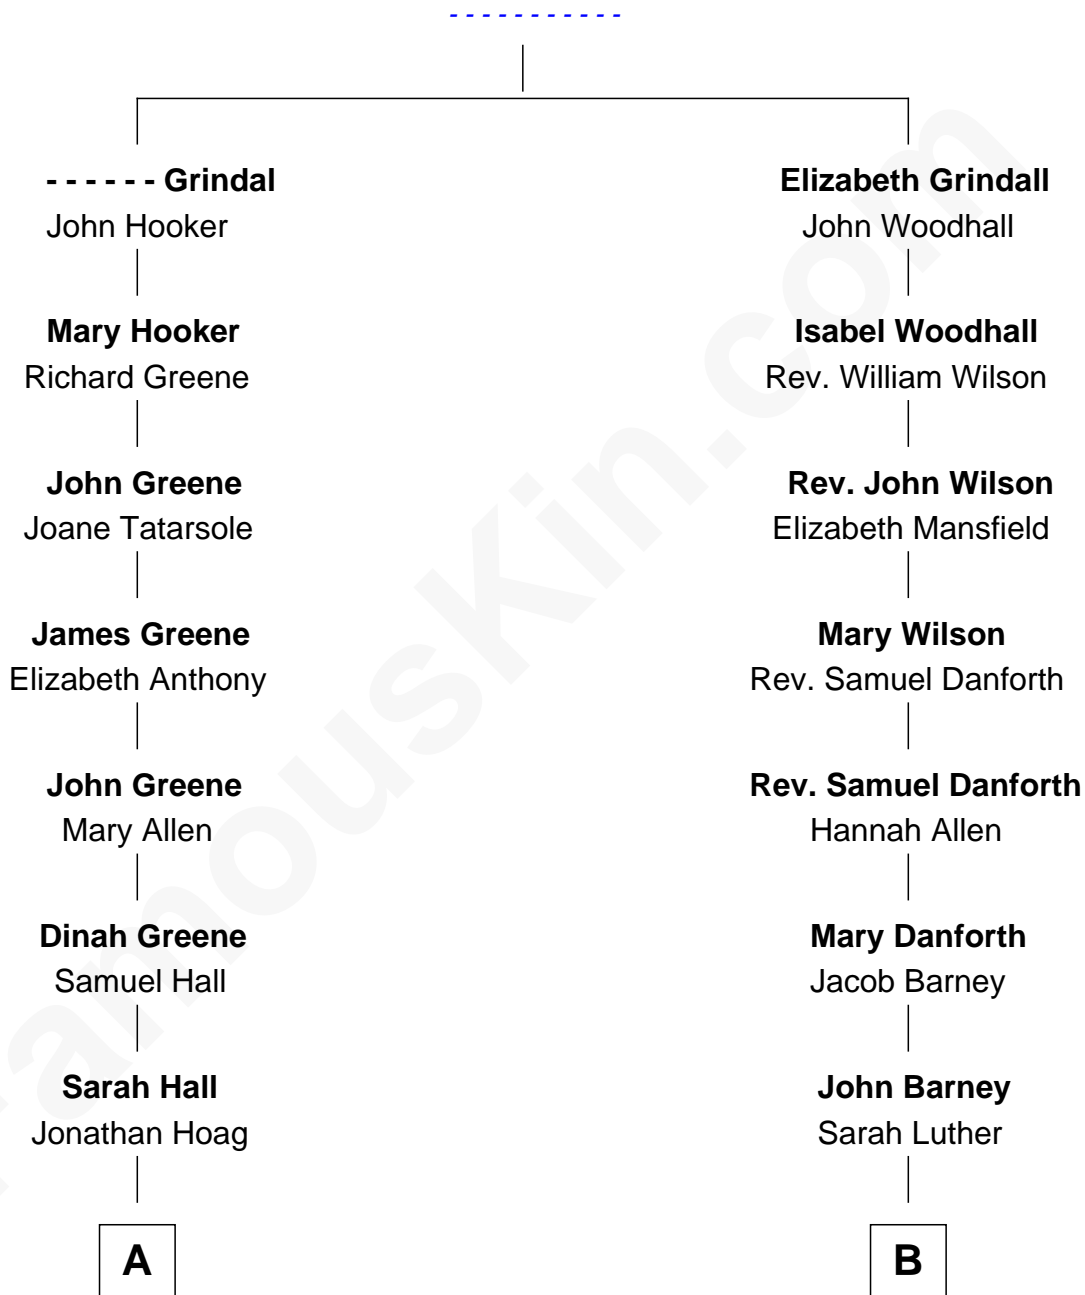

FamousKin.com Relationship Chart of

Willis Carrier

Inventor of Air Conditioning

10th cousin 2 times removed of

Elizabeth Montgomery

TV Actress - "Bewitched"

William Grindall

A

Anna Hoag
David Haviland

David Joy Haviland
Ann Elizabeth Button

Elizabeth R. Haviland
Duane Williams Carrier

Willis Carrier
Inventor of Air Conditioning

B

Benjamin Barney
Elizabeth Ackley

Nathan Barney
Hannah Carey

Nathan Barney
Mary A. Deverell

Mary Weed Barney
Henry Montgomery

Henry Montgomery
Elizabeth Bryan Allen

Elizabeth Montgomery
TV Actress - "Bewitched"

FamousKin.com