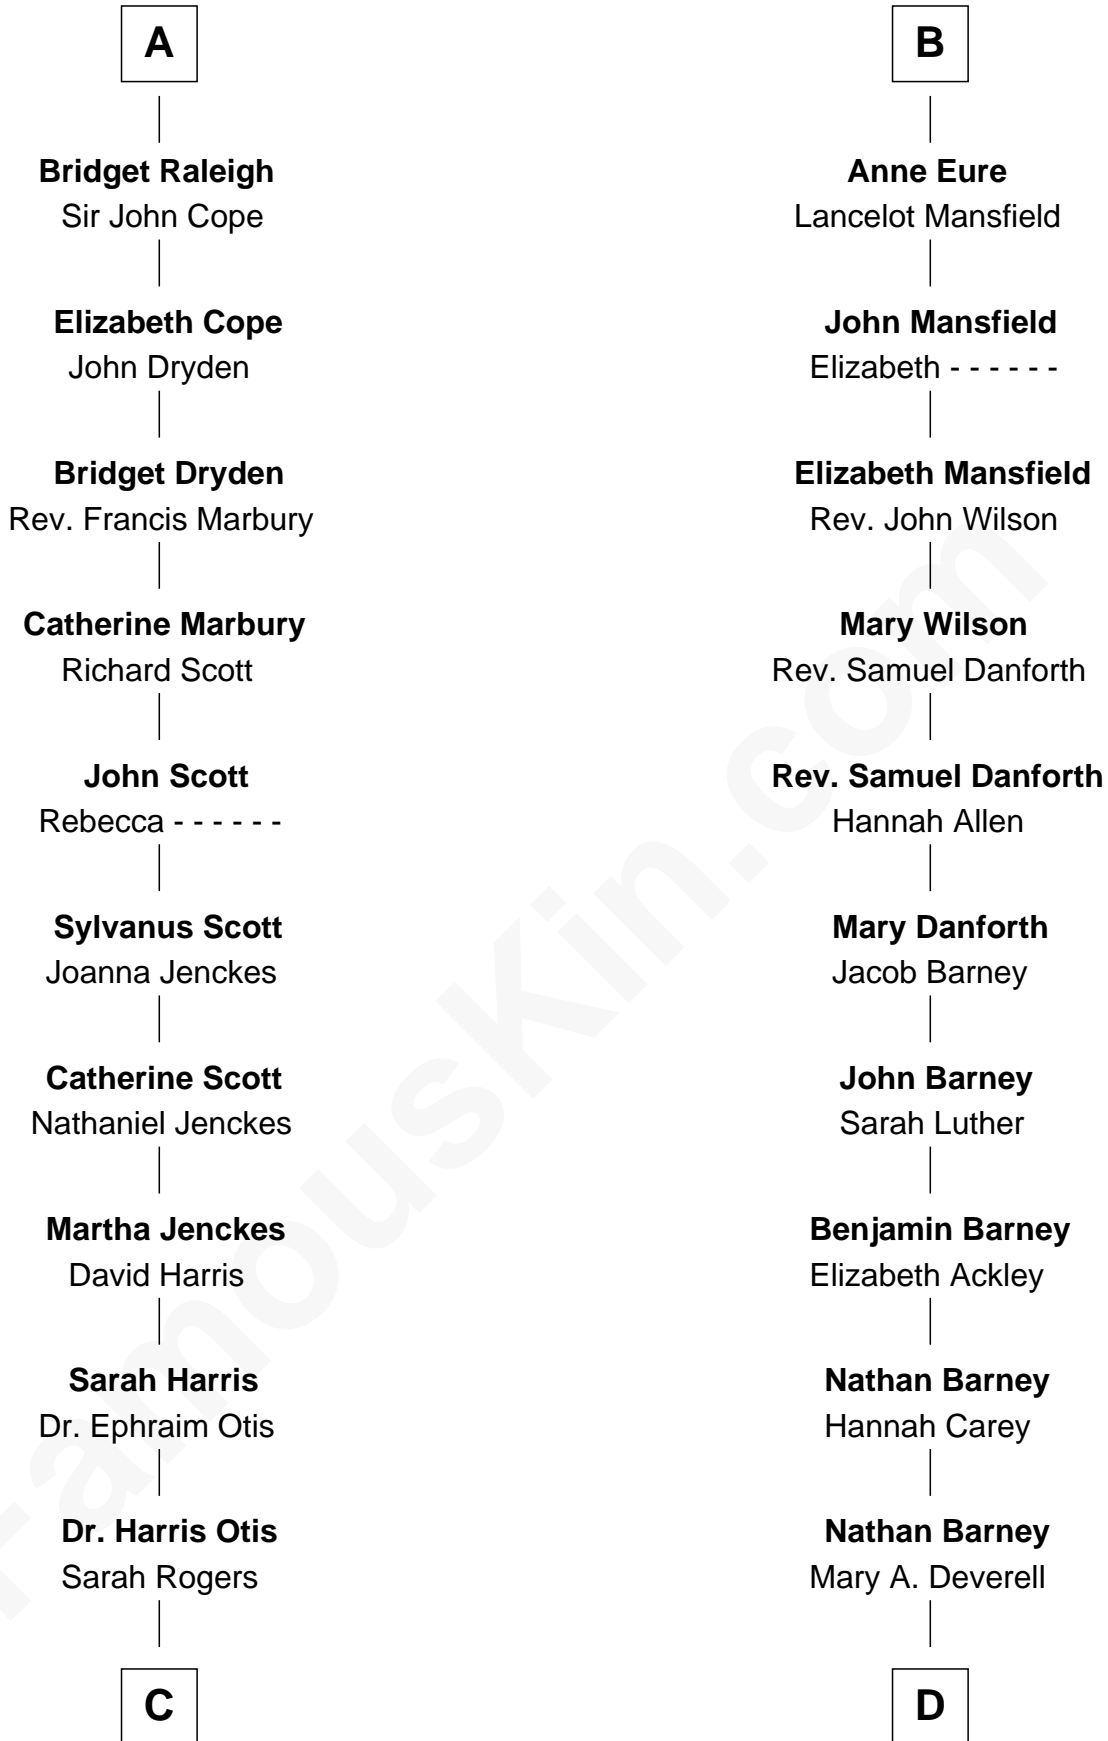

FamousKin.com Relationship Chart of

Willis Carrier

Inventor of Air Conditioning

19th cousin 1 time removed of

Elizabeth Montgomery

TV Actress - "Bewitched"

Edmund Fitzalan

Alice de Warenne

Elizabeth Montgomery
TV Actress - "Bewitched"

FamousKin.com