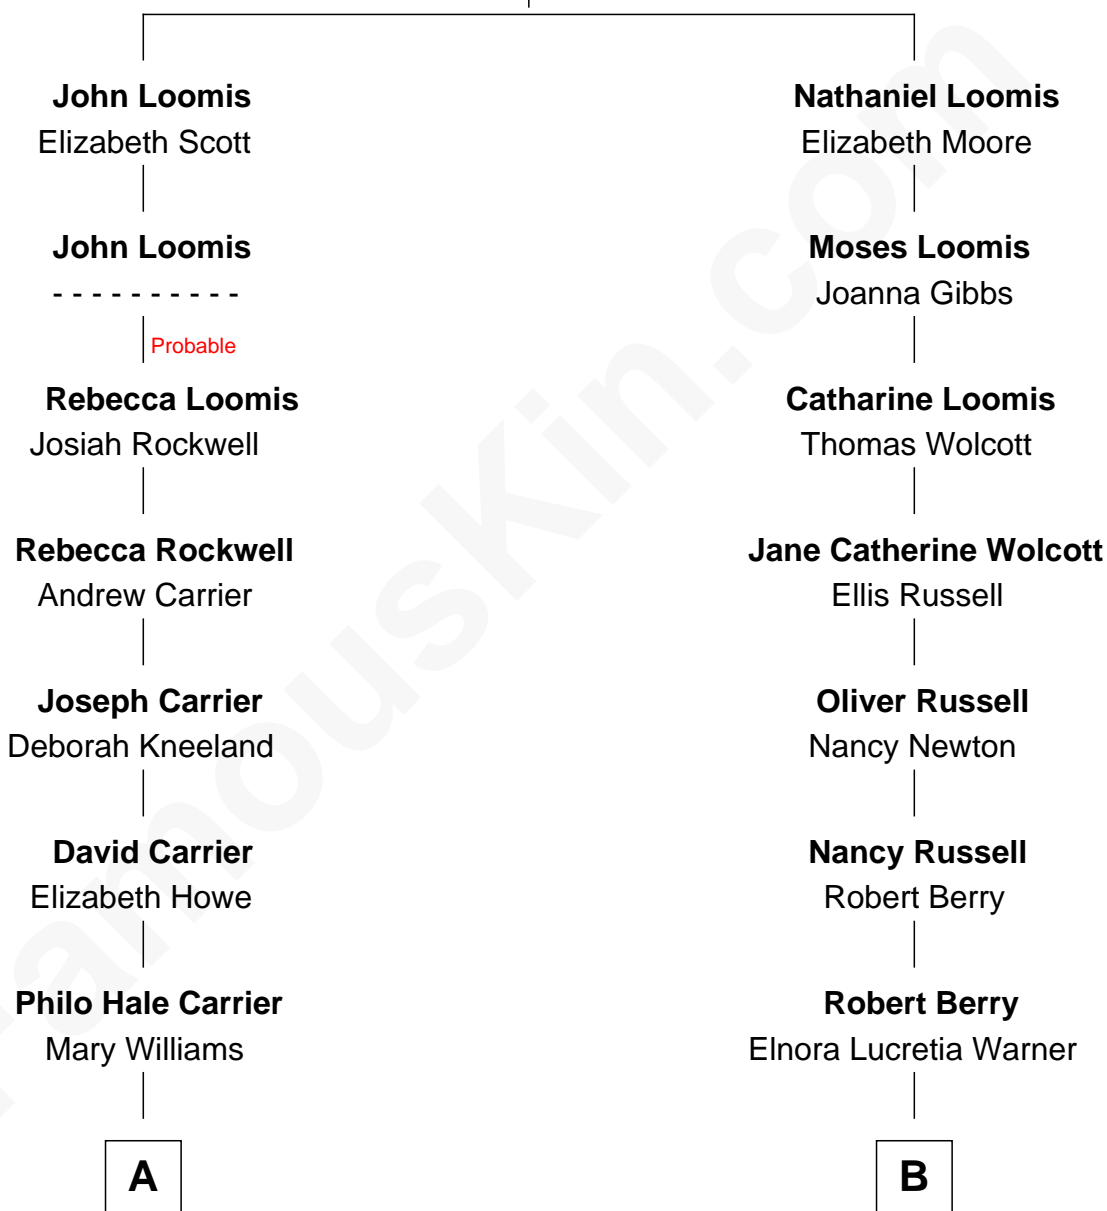

FamousKin.com Relationship Chart of

Willis Carrier

Inventor of Air Conditioning

8th cousin 2 times removed of

Mitt Romney

70th Governor of Massachusetts

Joseph Loomis

Mary White

A

Duane Williams Carrier

Elizabeth R. Haviland

Willis Carrier

Inventor of Air Conditioning

B

Rosetta Mary Berry

Charles Edward Robison

Alma Luella Robison

Harold Arundel LaFount

Lenore Emily LaFount

George Wilcken Romney

Mitt Romney

70th Governor of Massachusetts