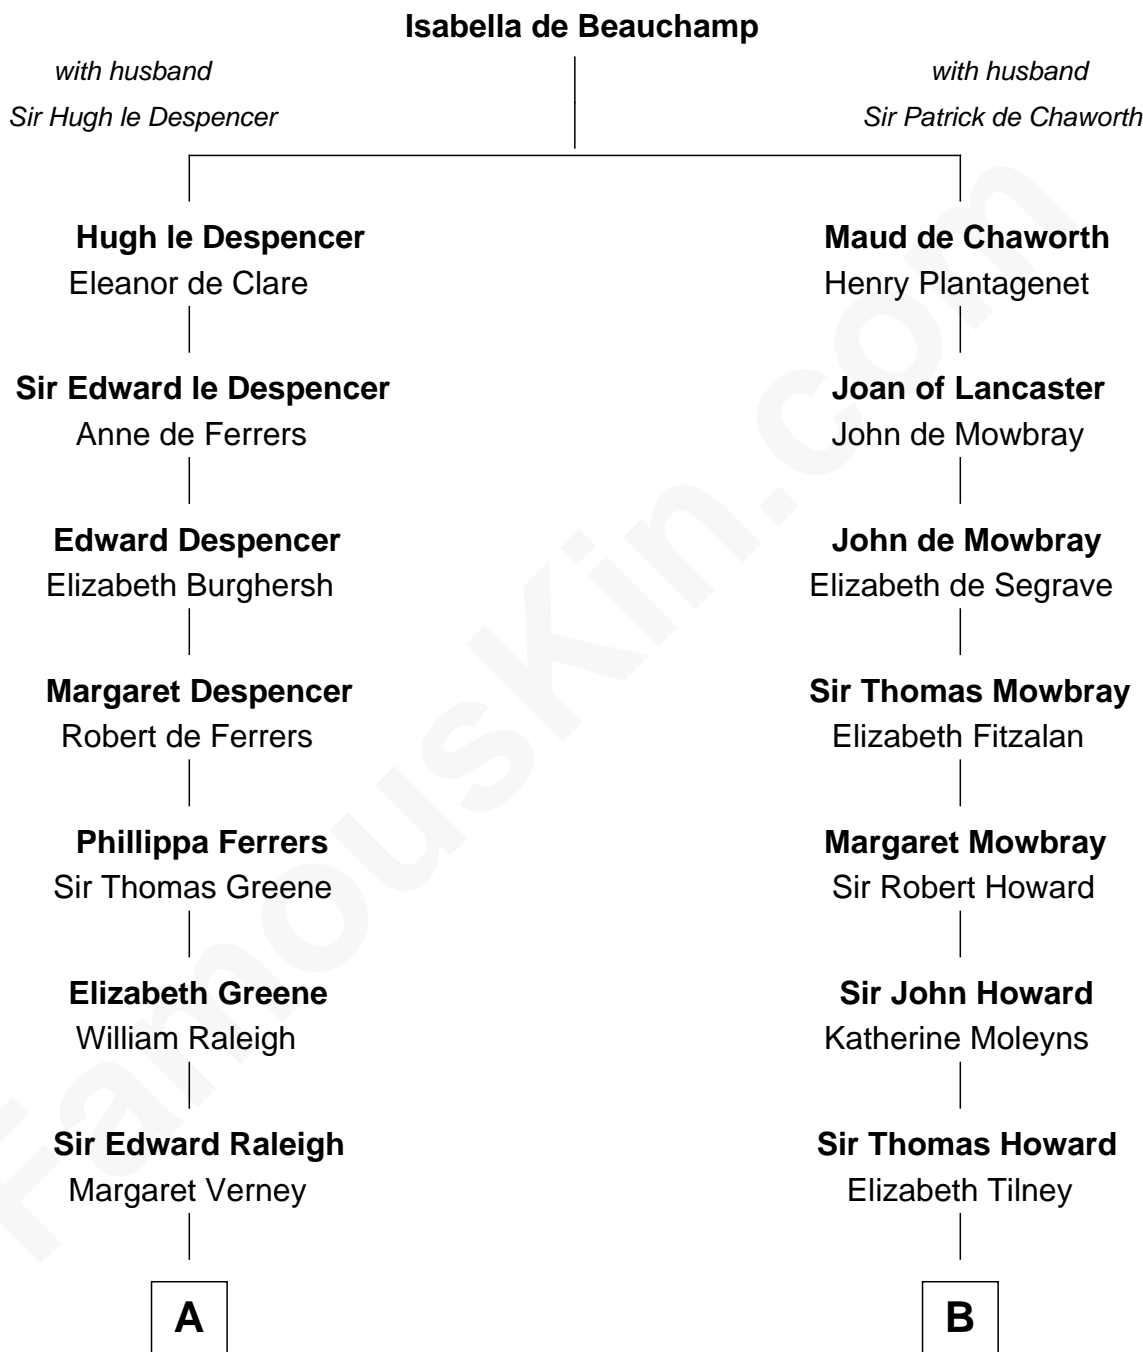

## Relationship Chart of

### Francis Scott Key

*Author of "The Star Spangled Banner"*

**C**

**Dr. Harris Otis**

Sarah Rogers

**Lydia Otis**

Thomas Button

**Ann Elizabeth Button**