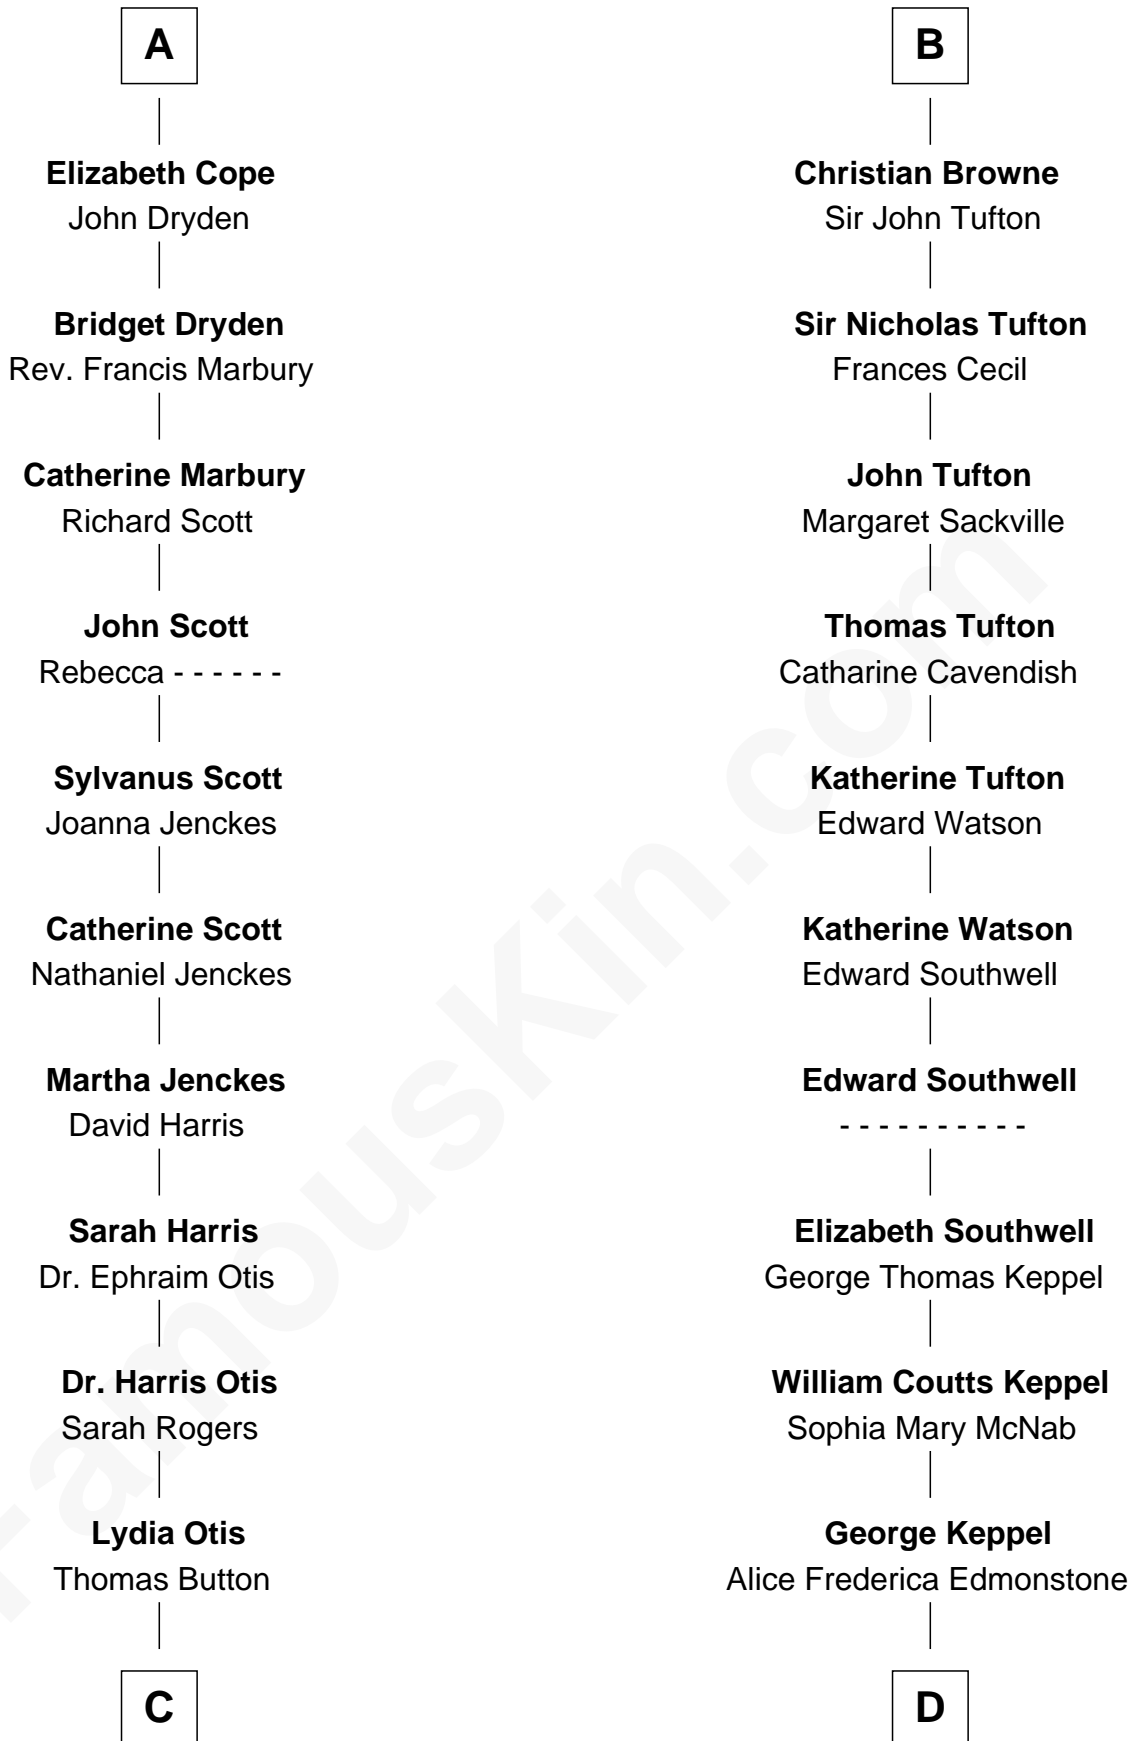

FamousKin.com Relationship Chart of

Willis Carrier

Inventor of Air Conditioning

19th cousin of

Camilla Parker Bowles

Queen Consort of the United Kingdom

C

Ann Elizabeth Button