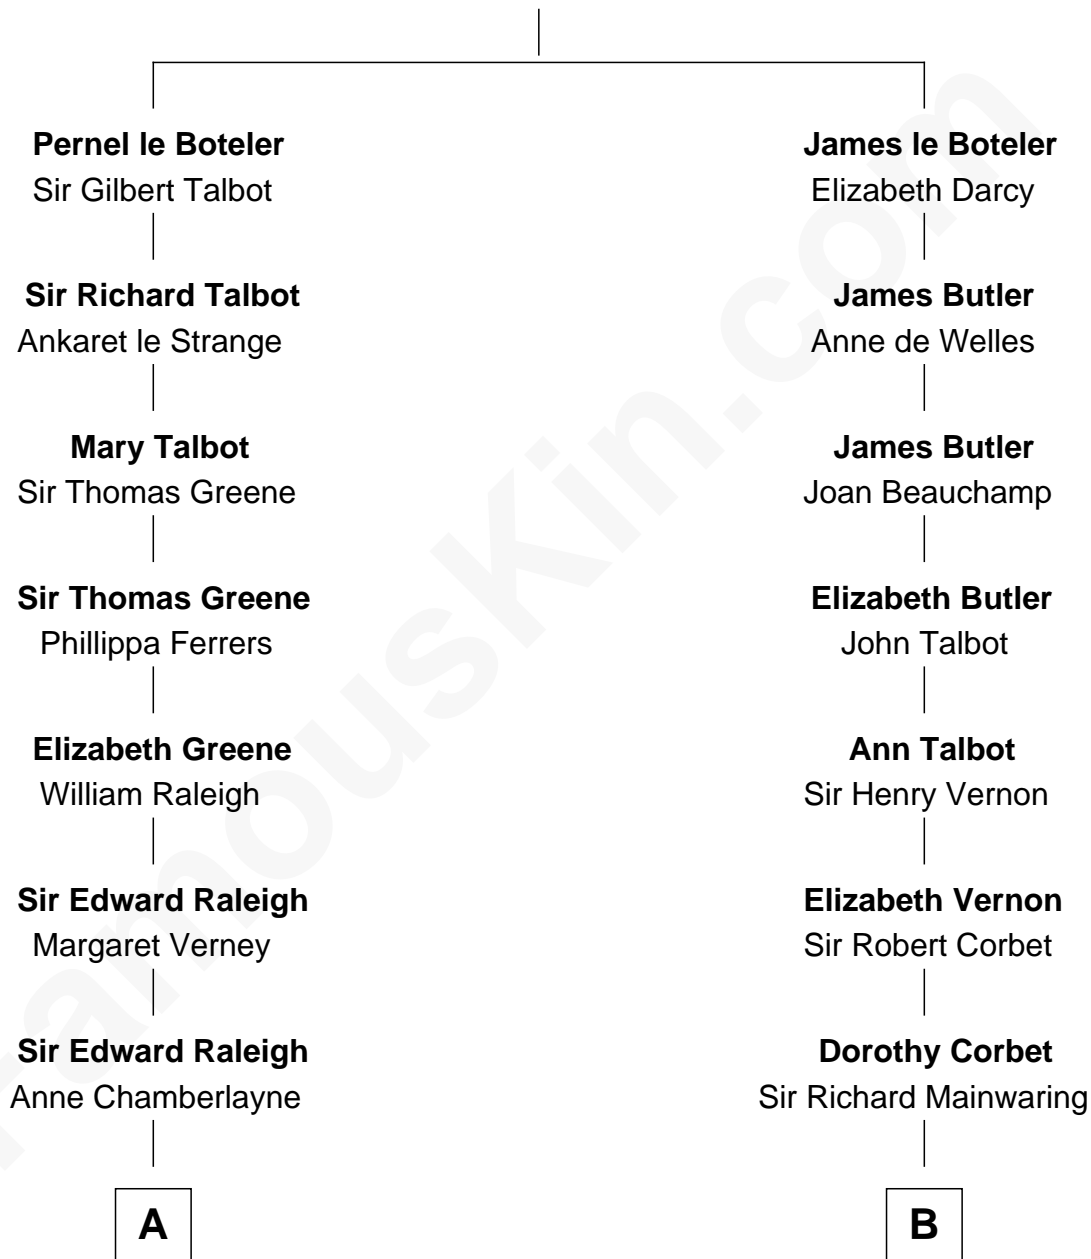

# FamousKin.com Relationship Chart of

**Willis Carrier**

*Inventor of Air Conditioning*

17th cousin 3 times removed of

**Grover Cleveland**

*22nd and 24th U.S. President*

**Sir James le Boteler**

Eleanor de Bohun