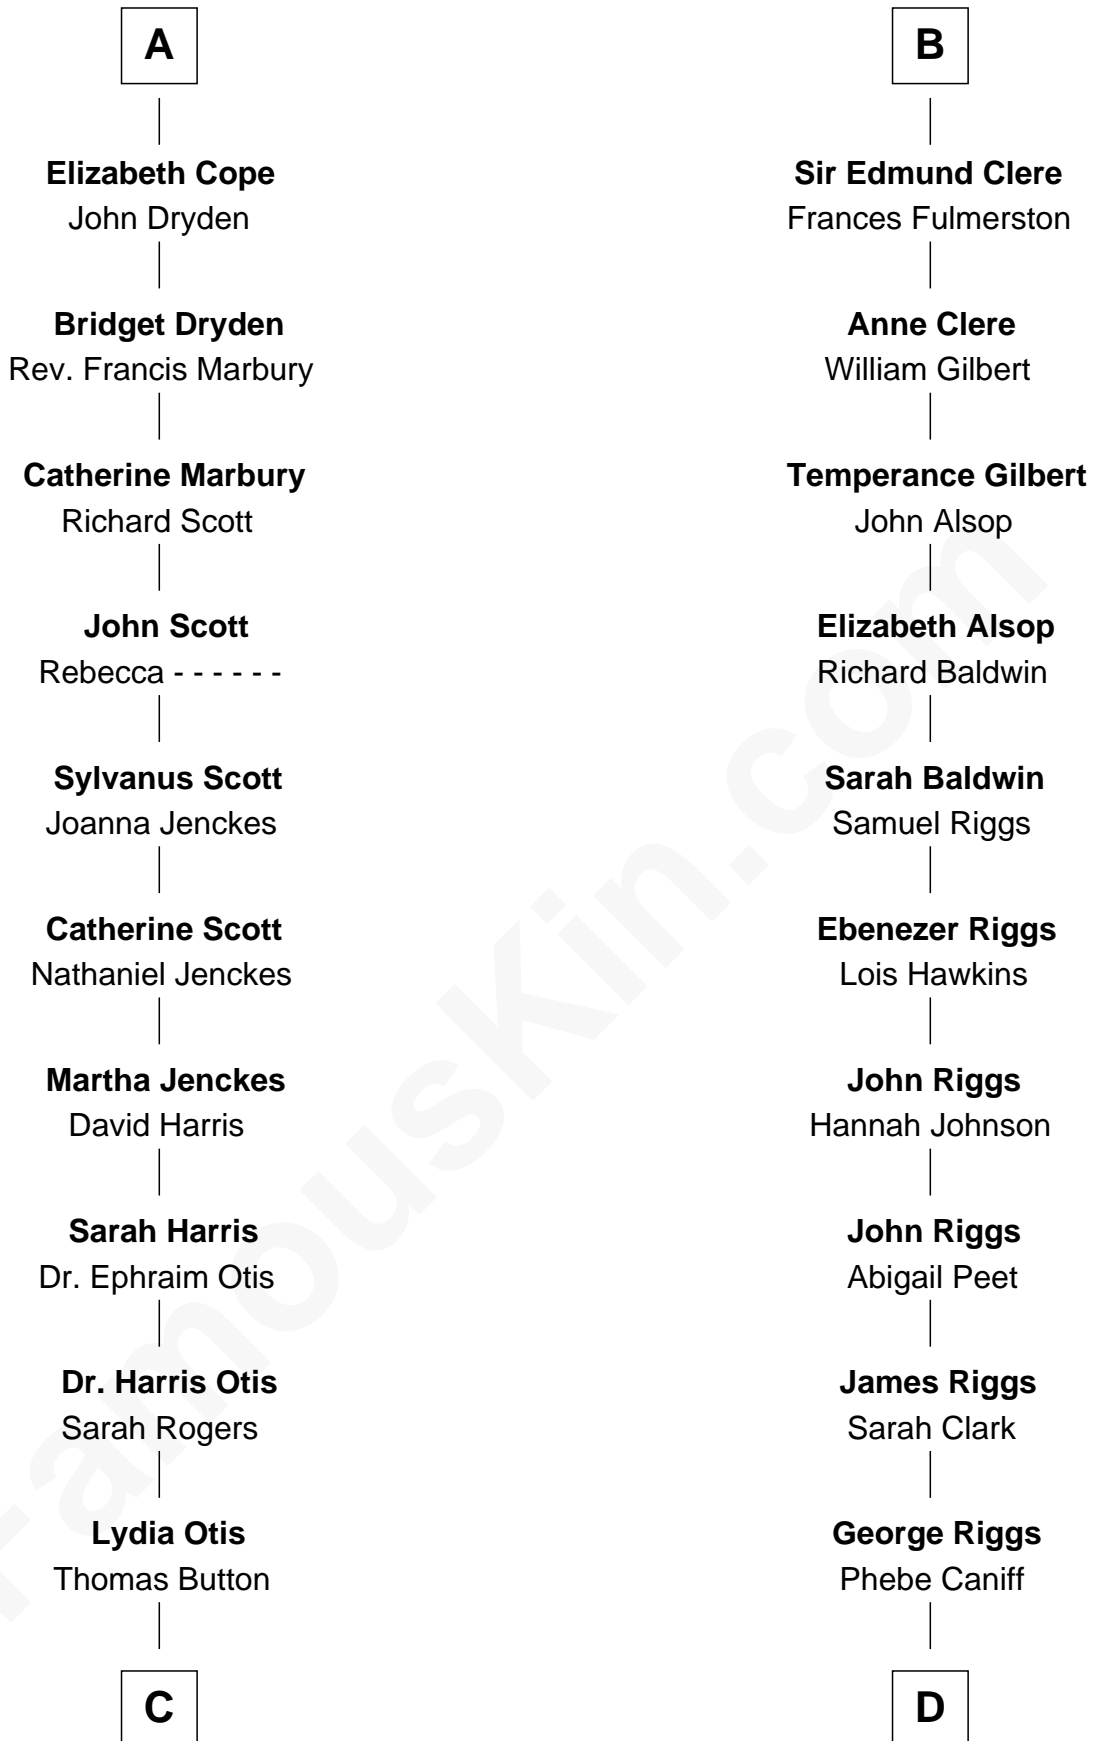

FamousKin.com Relationship Chart of

Willis Carrier

Inventor of Air Conditioning

19th cousin 1 time removed of

Mamie (Doud) Eisenhower

First Lady of President Dwight Eisenhower

C

Ann Elizabeth Button

Royal Houghton Doud

Mary Cornelia Sheldon

John Sheldon Doud

Elivera Mathilda Carlson

Mamie (Doud) Eisenhower

First Lady of Dwight Eisenhower