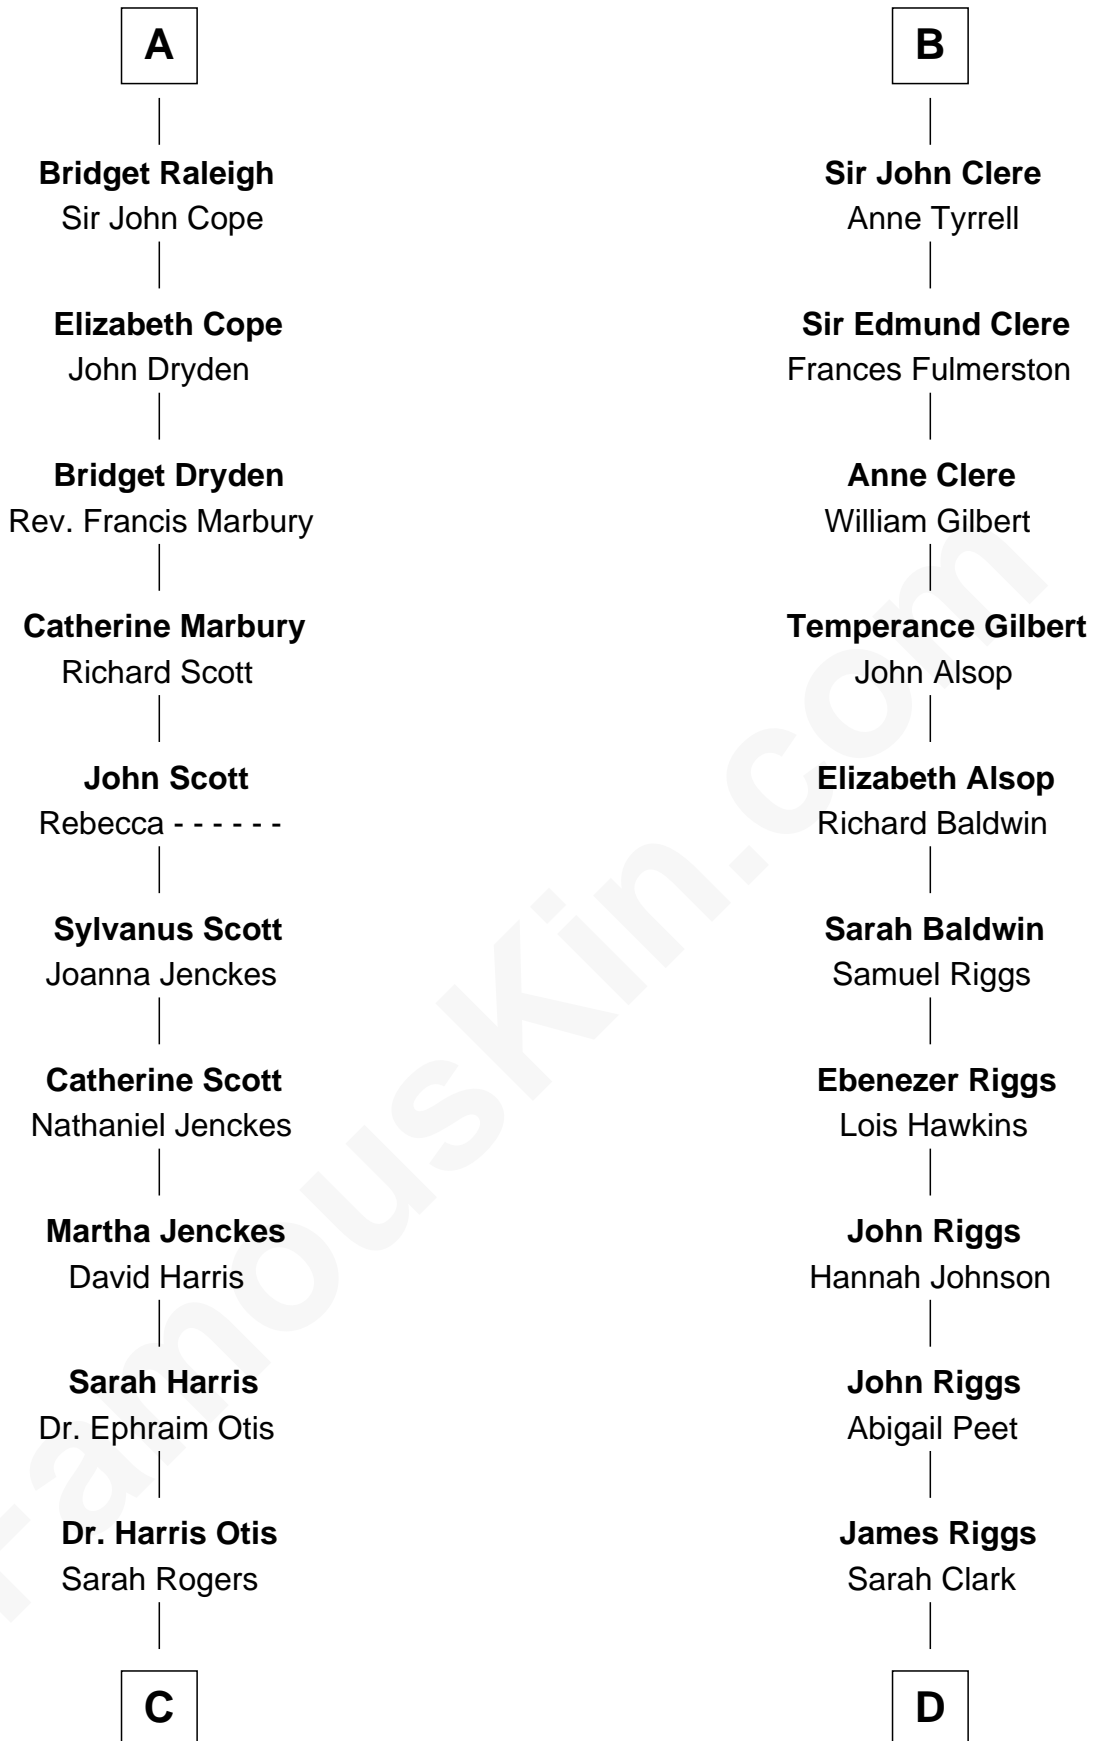

FamousKin.com Relationship Chart of

Willis Carrier

Inventor of Air Conditioning

20th cousin 1 time removed of

Mamie (Doud) Eisenhower

First Lady of President Dwight Eisenhower

Edmund Fitzalan

Alice de Warenne

C

Lydia Otis

Thomas Button

Ann Elizabeth Button

David Joy Haviland

Elizabeth R. Haviland

Duane Williams Carrier

Willis Carrier