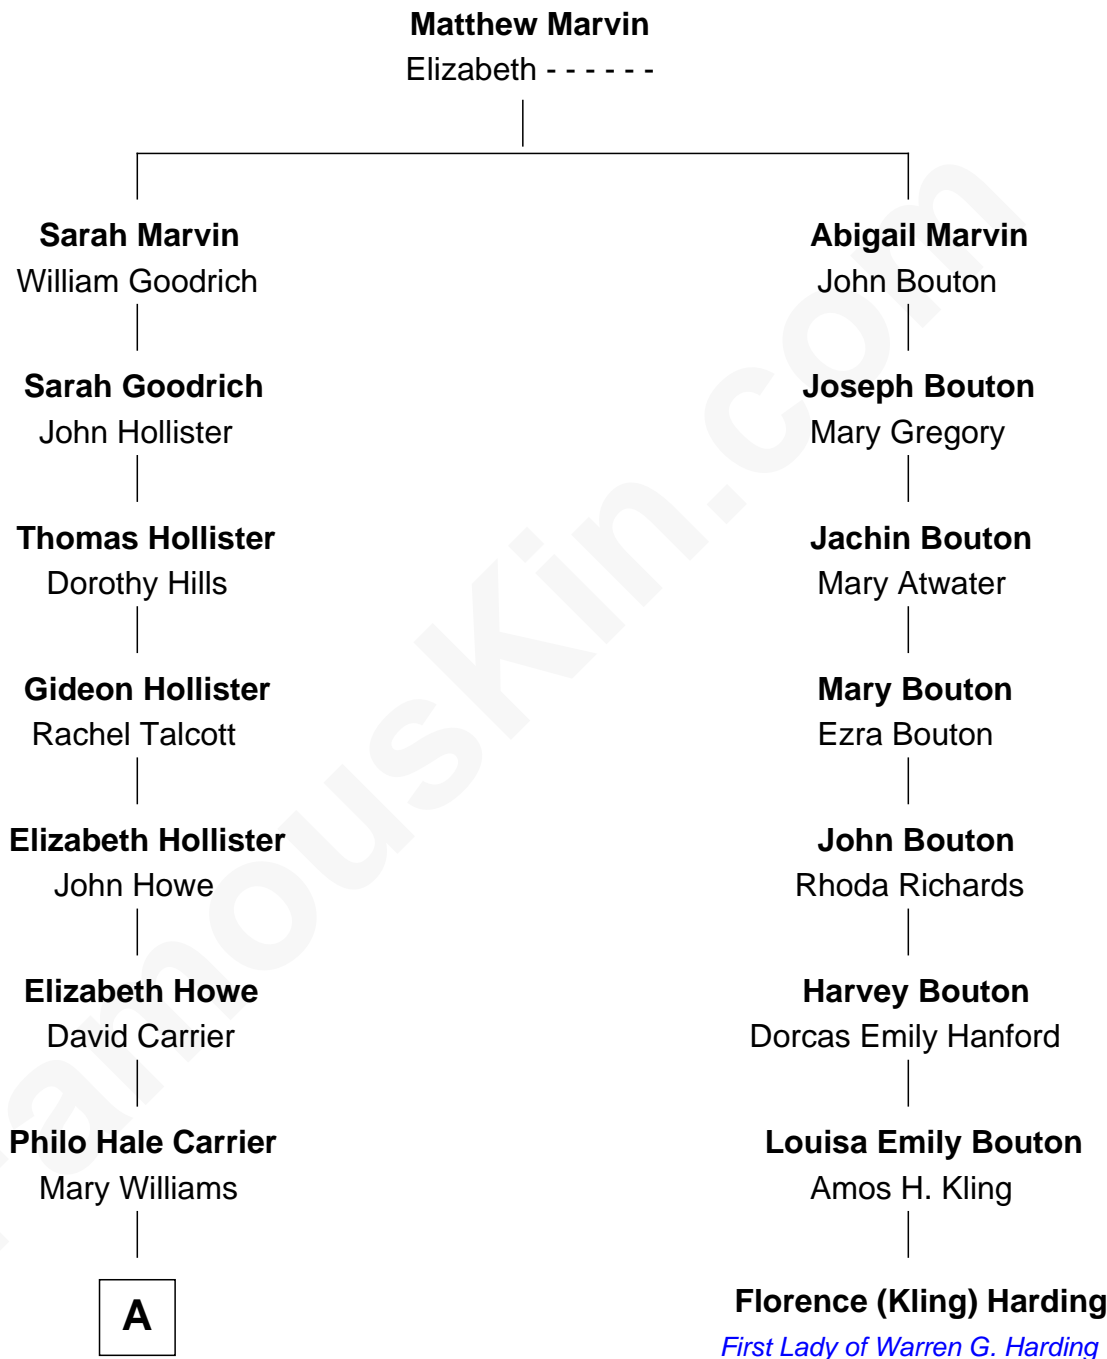

FamousKin.com Relationship Chart of

Willis Carrier

Inventor of Air Conditioning

7th cousin 1 time removed of

Florence (Kling) Harding

First Lady of President Warren G. Harding

A

—
Duane Williams Carrier