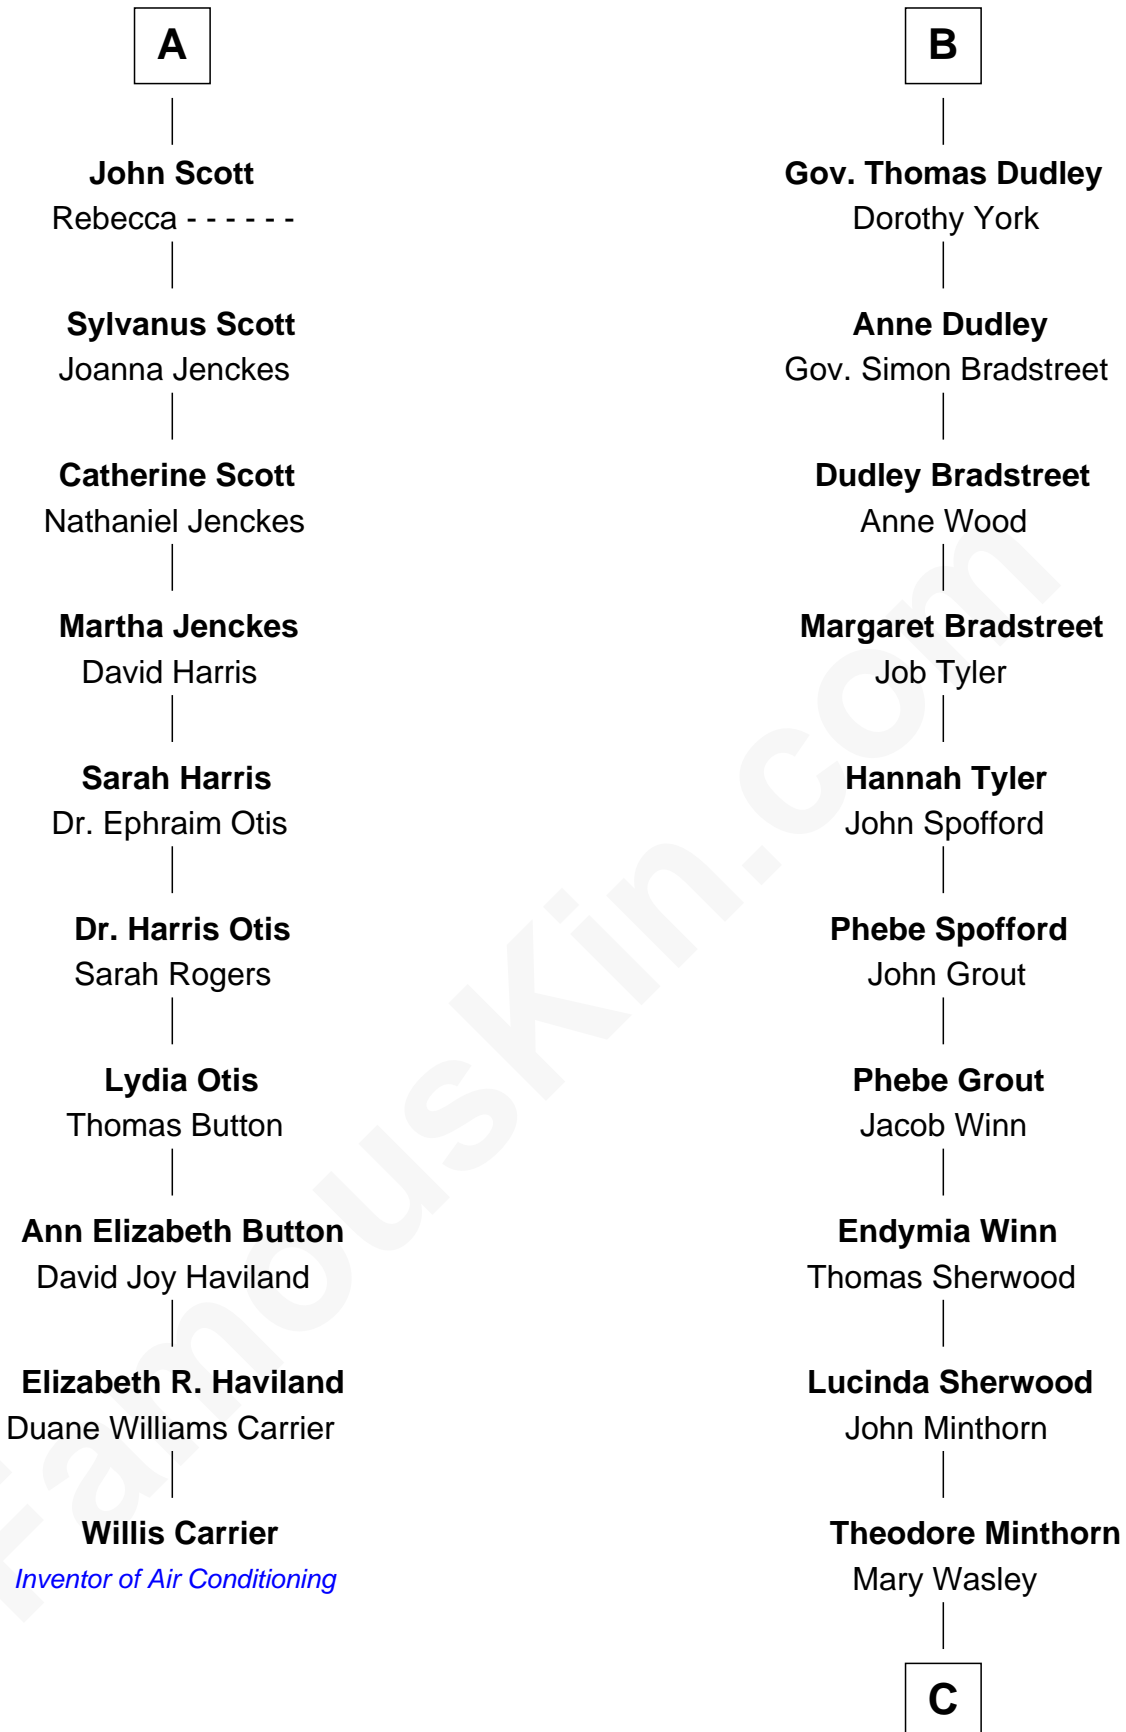

FamousKin.com Relationship Chart of

Willis Carrier

Inventor of Air Conditioning

16th cousin 2 times removed of

Herbert Hoover

31st U.S. President

Sir Walter Blount

Sancha de Ayala

A

Constance Blount
Sir John Sutton

Sir John Sutton
Elizabeth Berkeley

Sir Edmund Sutton
Joyce Tiptoft

Sir Edward Sutton
Cecily Willoughby

Sir John Sutton
Cecily Grey

Sir Henry Dudley
----- Ashton

Probable

Roger Dudley
Susanna Thorne

B

C

Hulda Randall Minthorn

Jessie Clark Hoover

Herbert Hoover

31st U.S. President

FamousKin.com