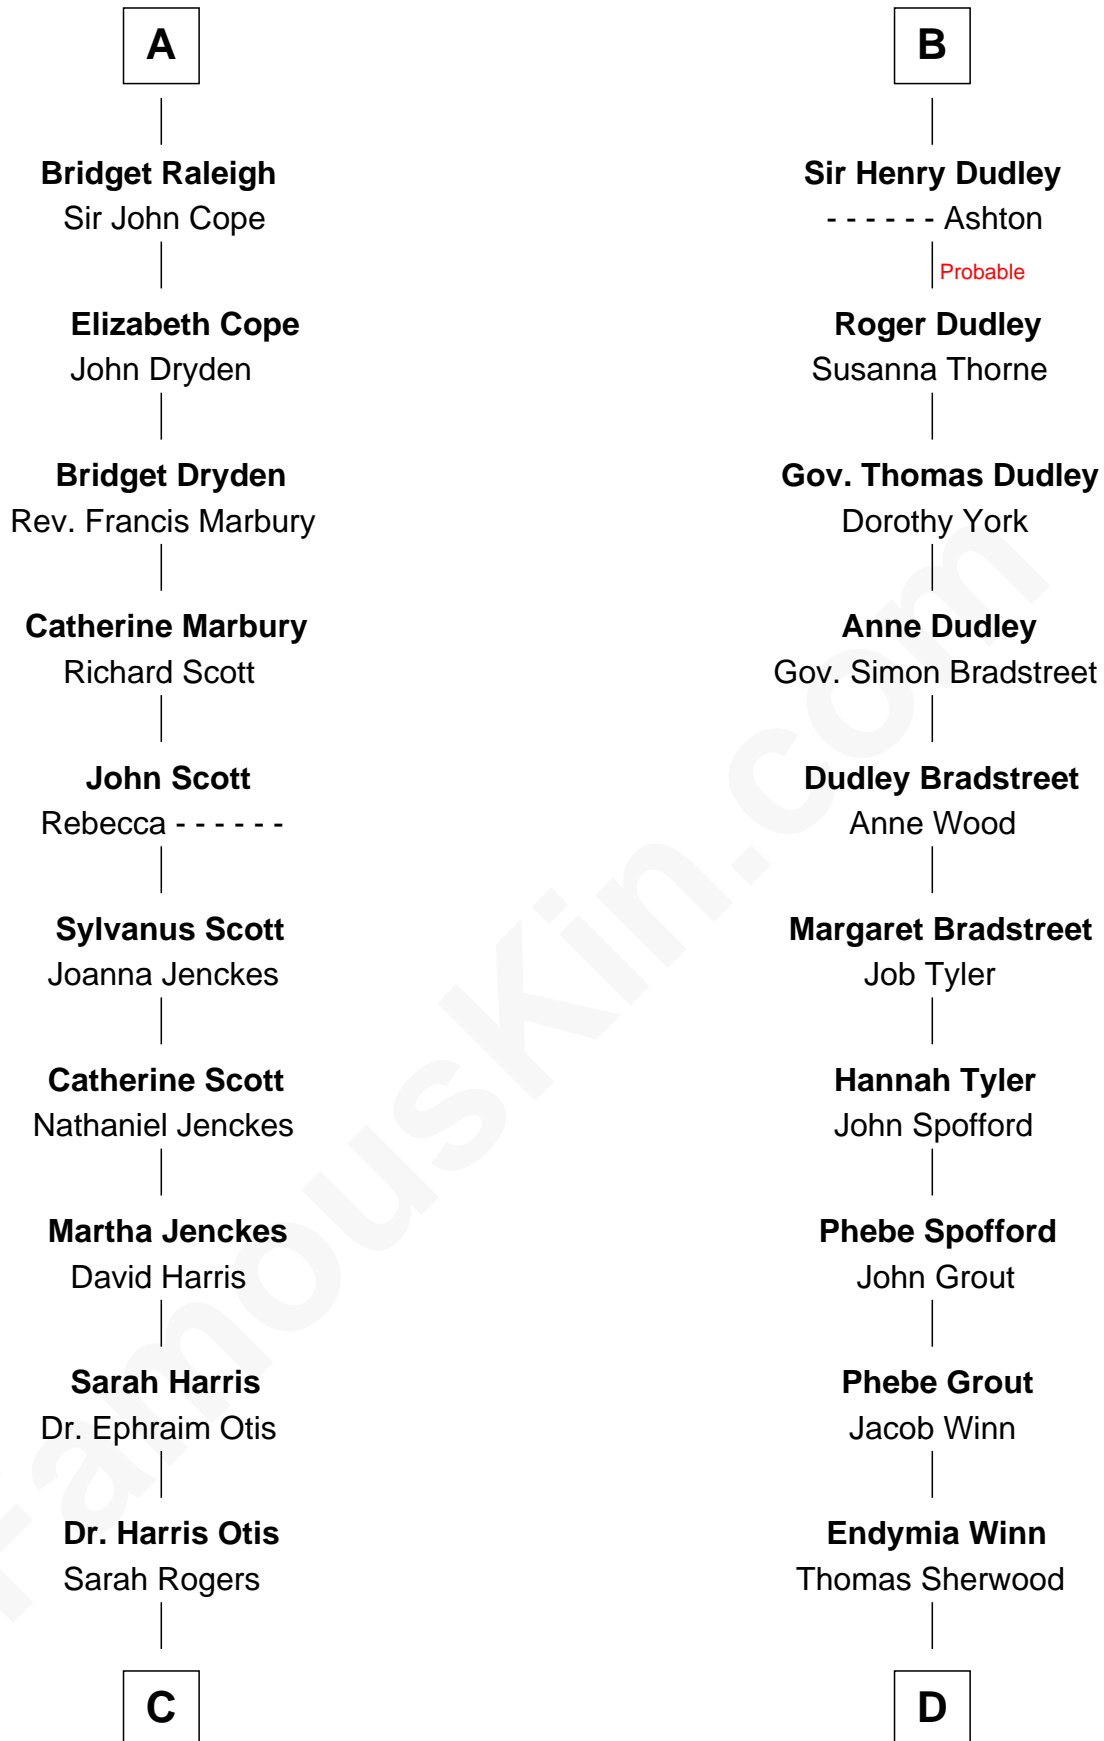

# FamousKin.com Relationship Chart of

**Willis Carrier**

*Inventor of Air Conditioning*

20th cousin of

**Herbert Hoover**

*31st U.S. President*

**Edmund Fitzalan**

Alice de Warenne

**C**

**Lydia Otis**

Thomas Button

**Ann Elizabeth Button**

David Joy Haviland

**Elizabeth R. Haviland**

Duane Williams Carrier

**Willis Carrier**

**Herbert Hoover**

*31st U.S. President*

FamousKin.com