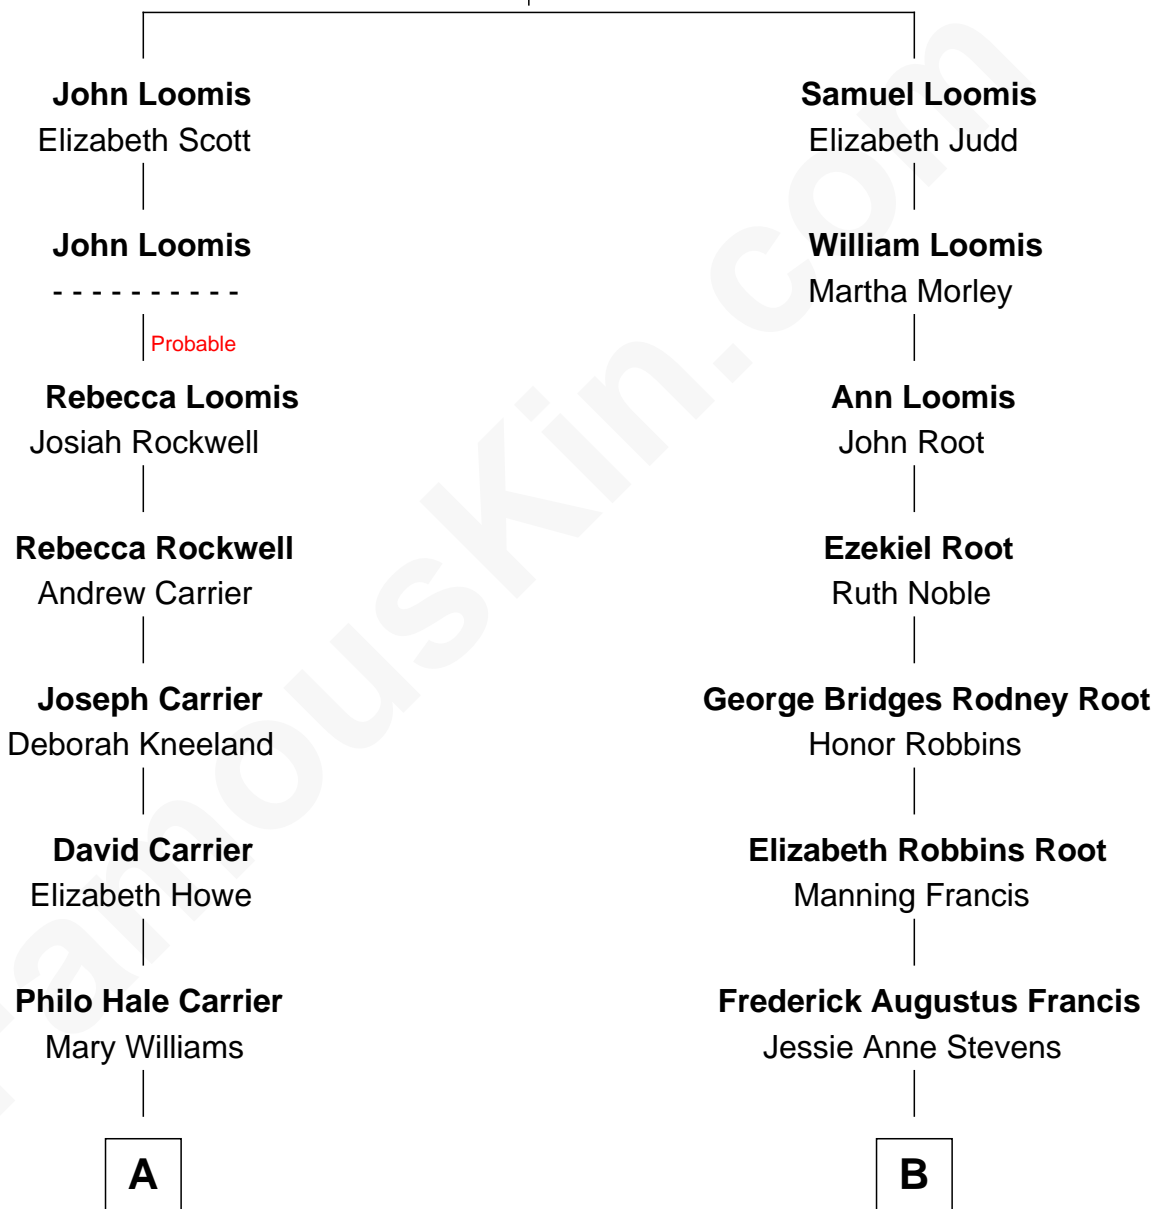

# FamousKin.com Relationship Chart of

**Willis Carrier**

*Inventor of Air Conditioning*

8th cousin 1 time removed of

**Nancy (Davis) Reagan**

*First Lady of President Ronald Reagan*

**Joseph Loomis**

Mary White

**A**

**Duane Williams Carrier**  
Elizabeth R. Haviland

**Willis Carrier**  
*Inventor of Air Conditioning*

**B**

**Anne Ayers Francis**  
John Newell Robbins

**Kenneth Seymour Robbins**  
Edith Prescott Lockett

**Nancy (Davis) Reagan**  
*First Lady of Ronald Reagan*

FamousKin.com