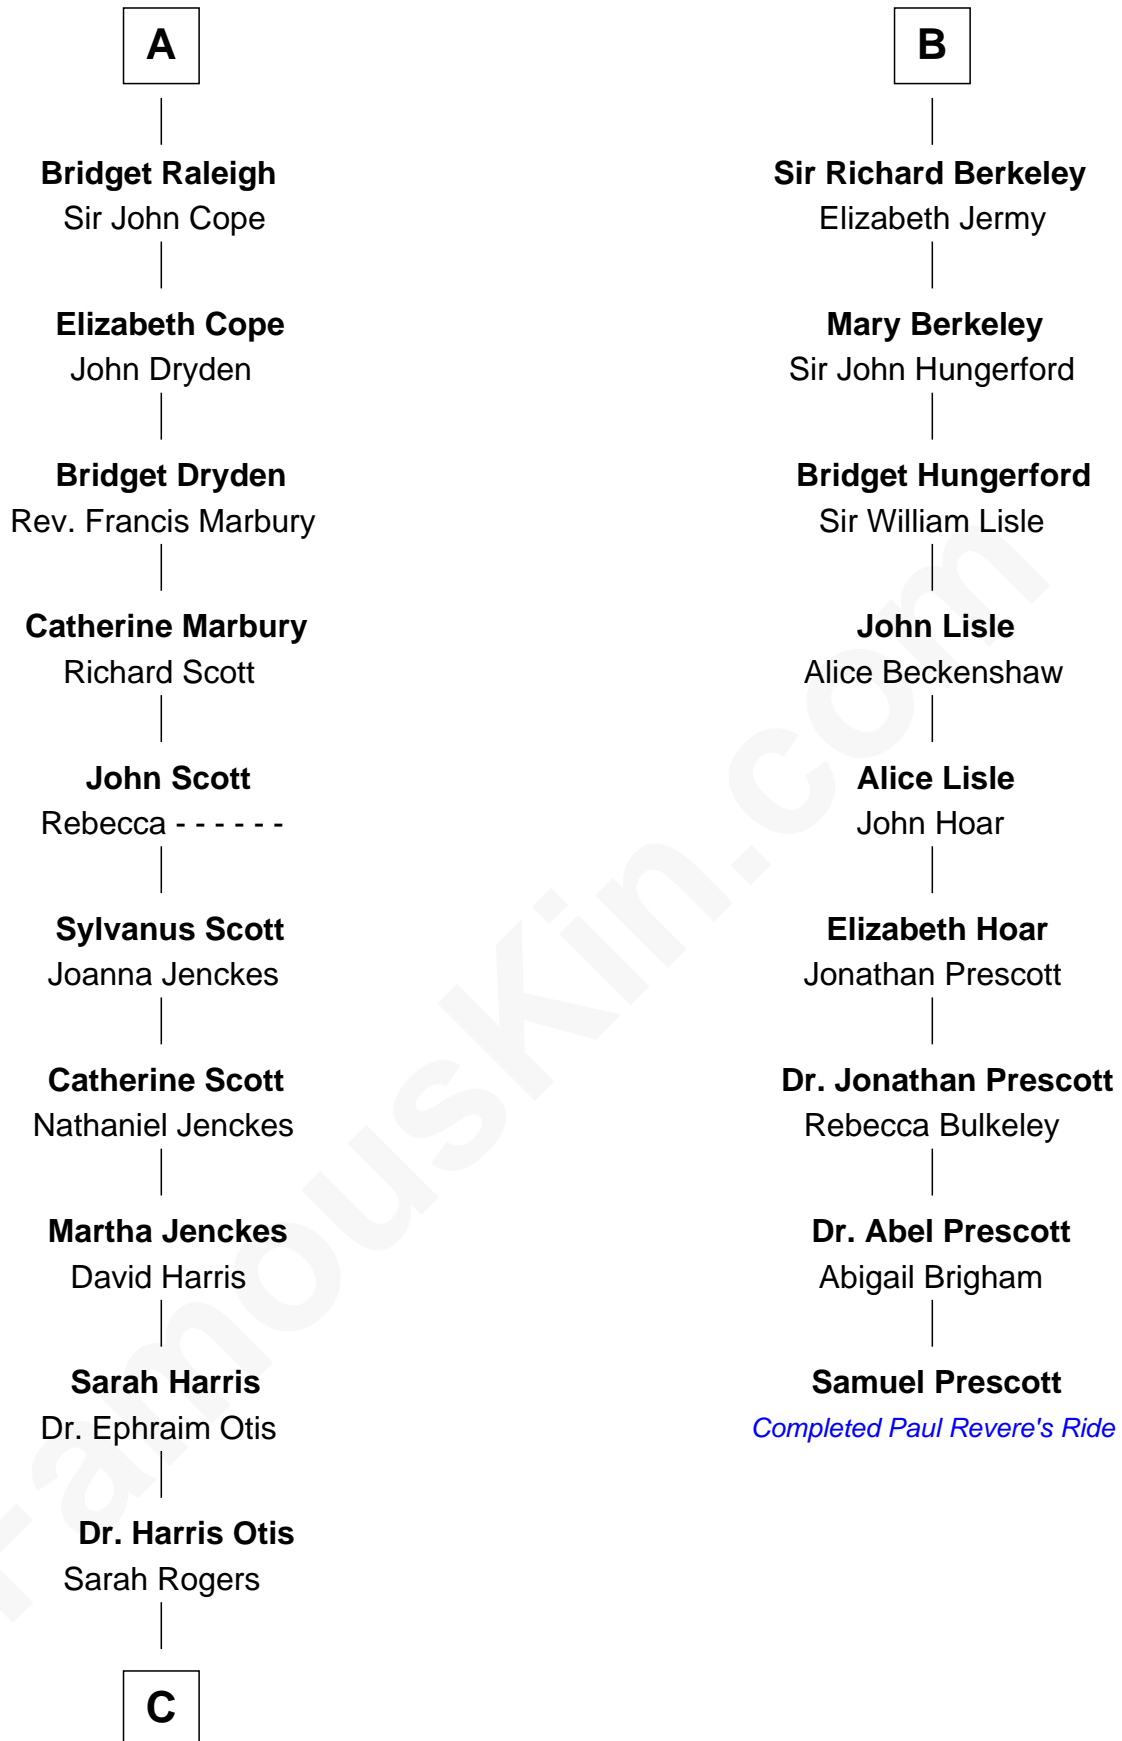

# FamousKin.com Relationship Chart of

**Willis Carrier**

*Inventor of Air Conditioning*

15th cousin 5 times removed of

**Samuel Prescott**

*Completed Paul Revere's Midnight Ride*

**Edmund Fitzalan**

Alice de Warenne

**C**

—  
**Lydia Otis**

Thomas Button

—  
**Ann Elizabeth Button**

David Joy Haviland

—  
**Elizabeth R. Haviland**

Duane Williams Carrier

—  
**Willis Carrier**