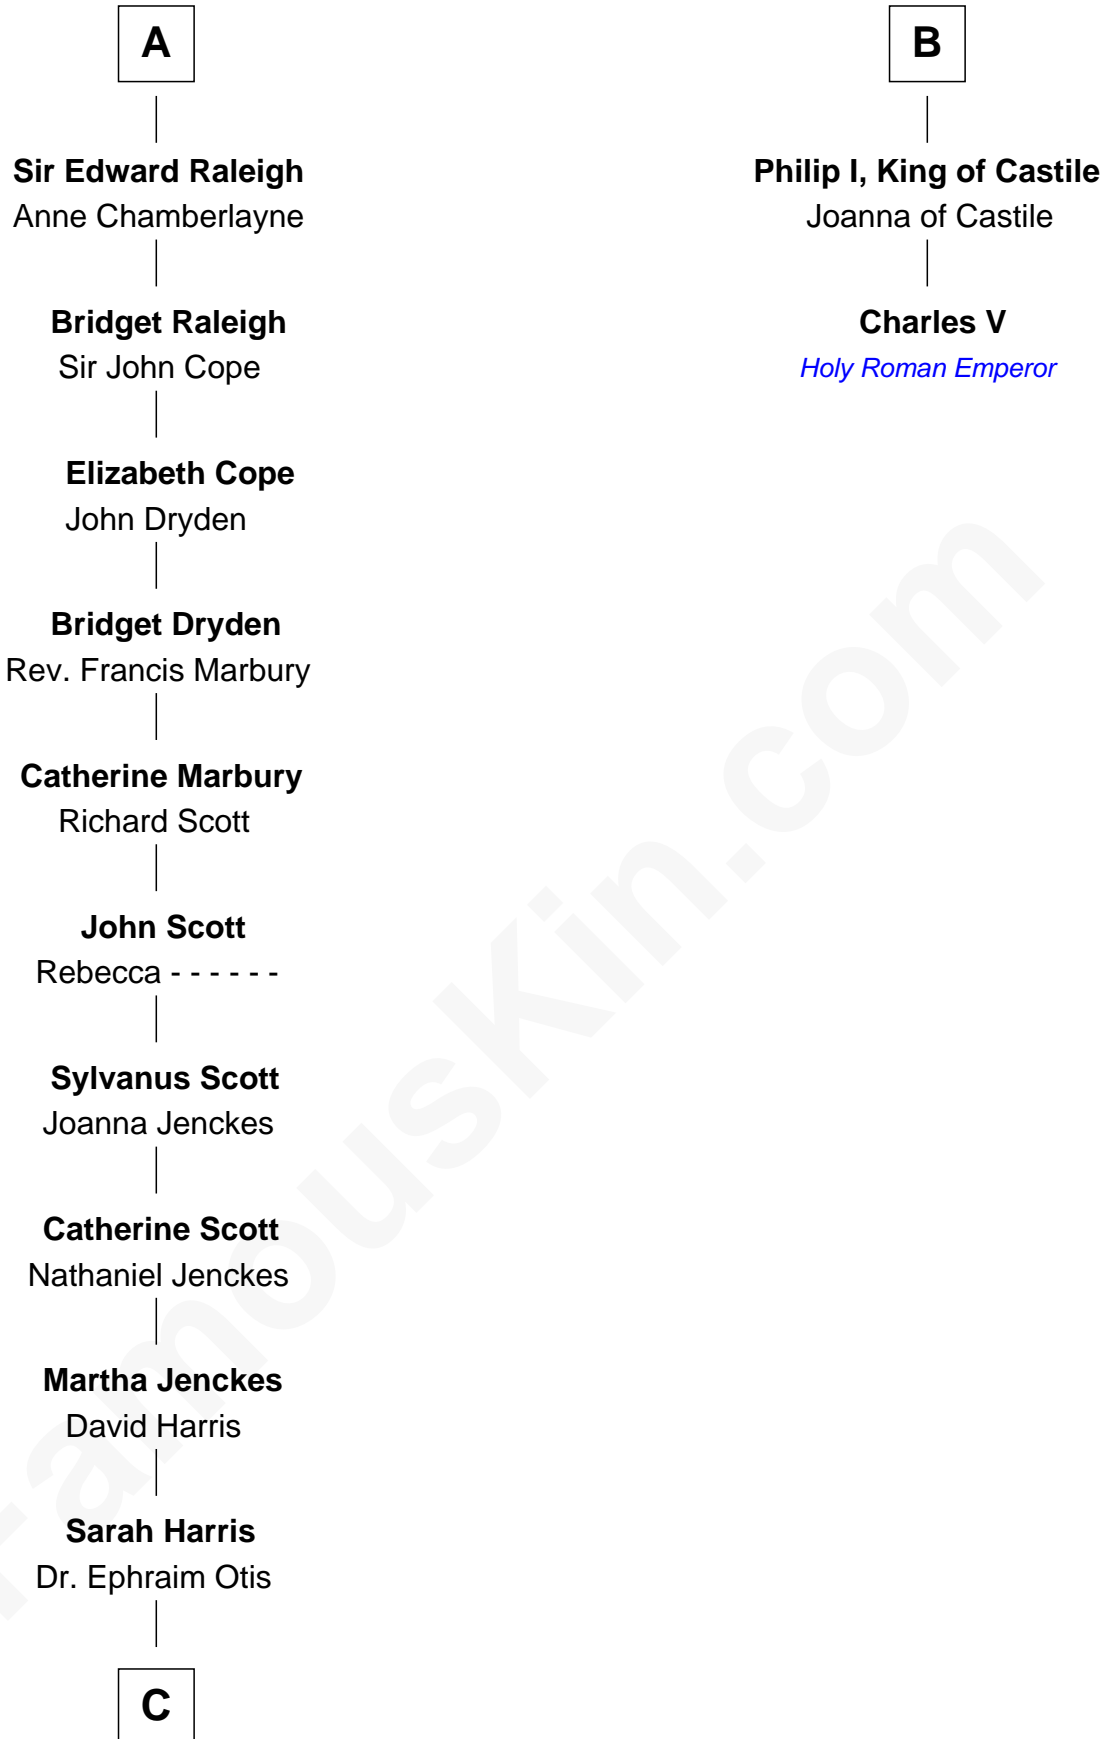

# FamousKin.com Relationship Chart of

**Willis Carrier**

*Inventor of Air Conditioning*

8th cousin 13 times removed of

**Charles V**

*Holy Roman Emperor*

**C**

—  
**Dr. Harris Otis**

Sarah Rogers

—  
**Lydia Otis**

Thomas Button

—  
**Ann Elizabeth Button**

David Joy Haviland

—  
**Elizabeth R. Haviland**

Duane Williams Carrier

—  
**Willis Carrier**