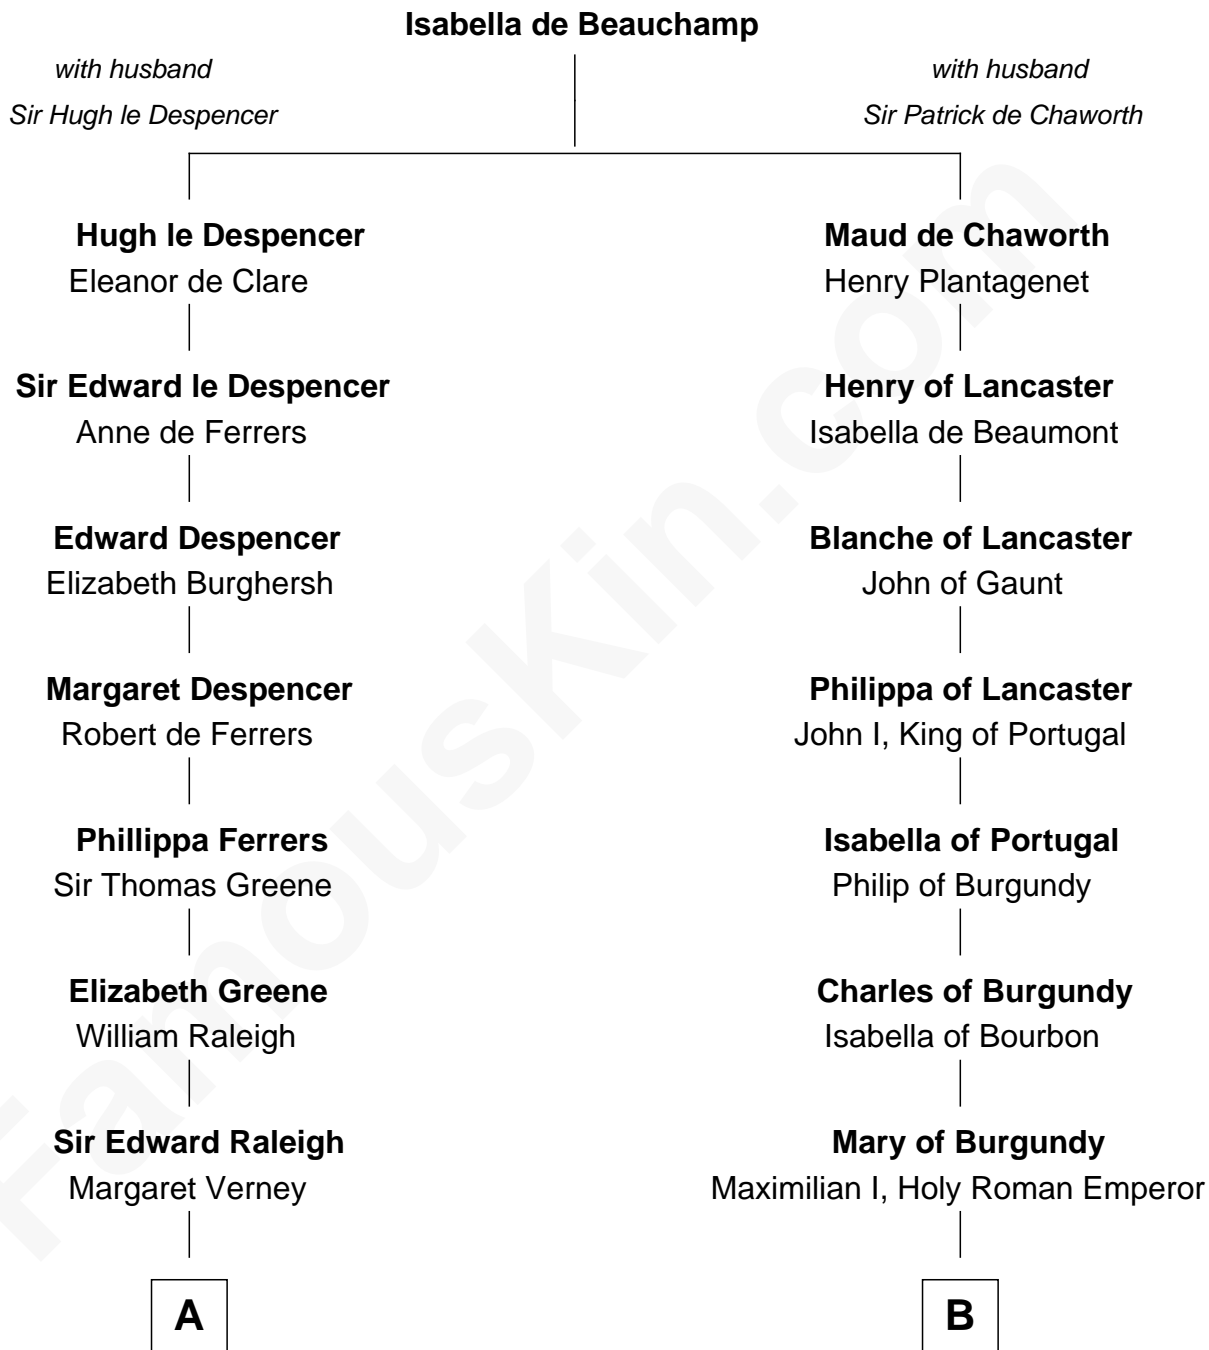

# FamousKin.com Relationship Chart of

**Willis Carrier**

*Inventor of Air Conditioning*

8th cousin 13 times removed of

**Charles V**

*Holy Roman Emperor*

**C**

—  
**Dr. Harris Otis**

Sarah Rogers

—  
**Lydia Otis**

Thomas Button

—  
**Ann Elizabeth Button**

David Joy Haviland

—  
**Elizabeth R. Haviland**

Duane Williams Carrier

—  
**Willis Carrier**