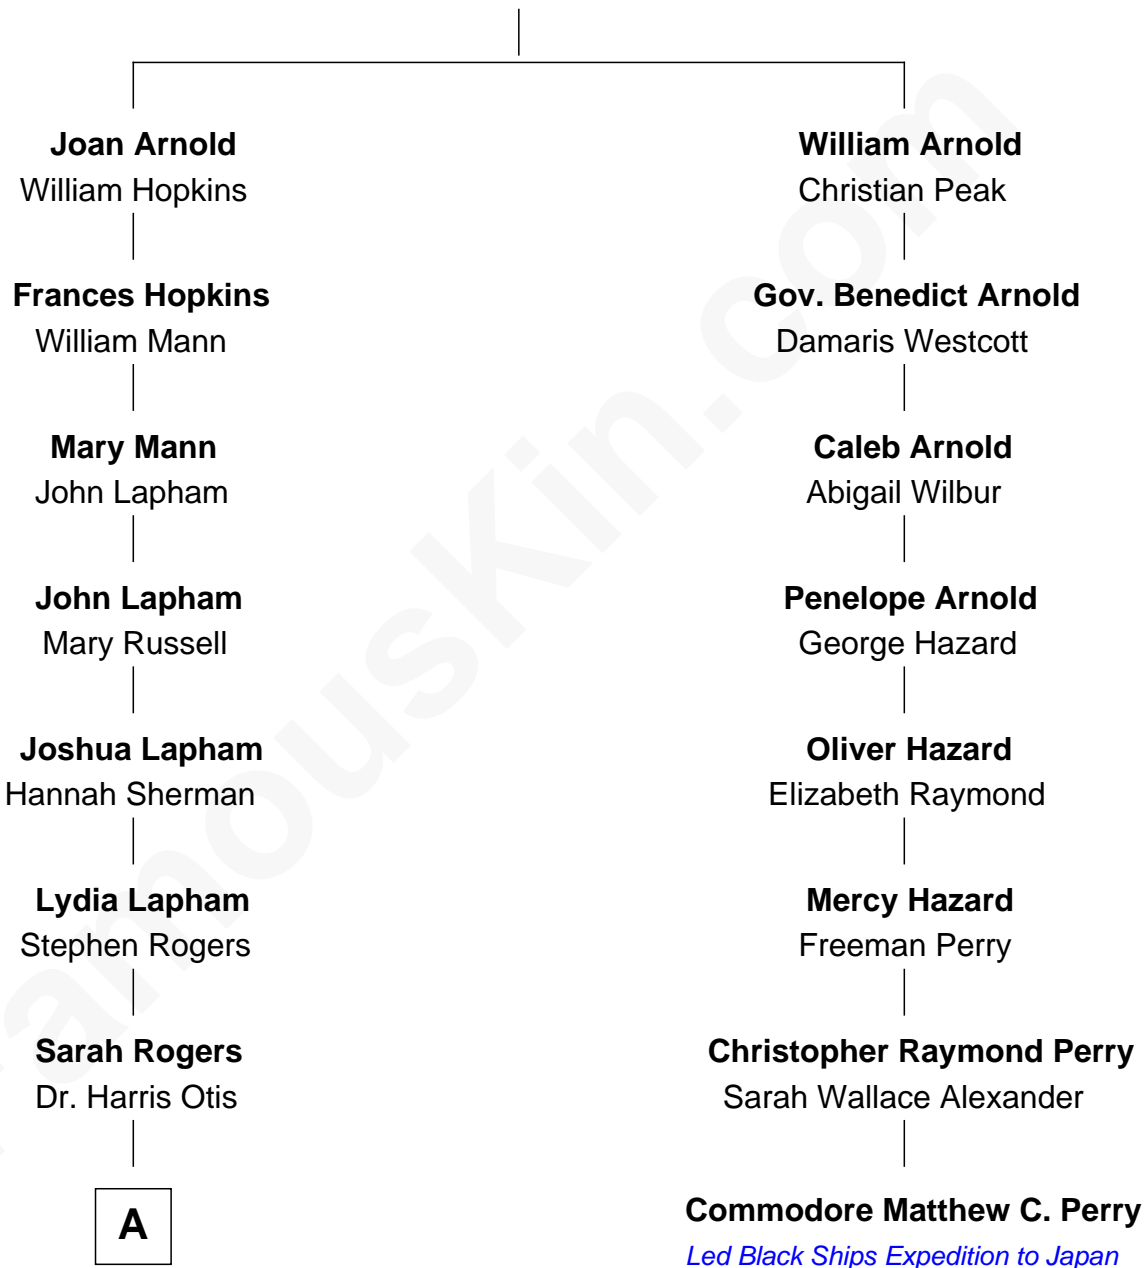

FamousKin.com Relationship Chart of

Willis Carrier

Inventor of Air Conditioning

7th cousin 3 times removed of

Commodore Matthew C. Perry

Led Black Ships Expedition to Japan

Nicholas Arnold

Alice Gully

A

—
Lydia Otis

Thomas Button

—
Ann Elizabeth Button

David Joy Haviland

—
Elizabeth R. Haviland

Duane Williams Carrier

—
Willis Carrier