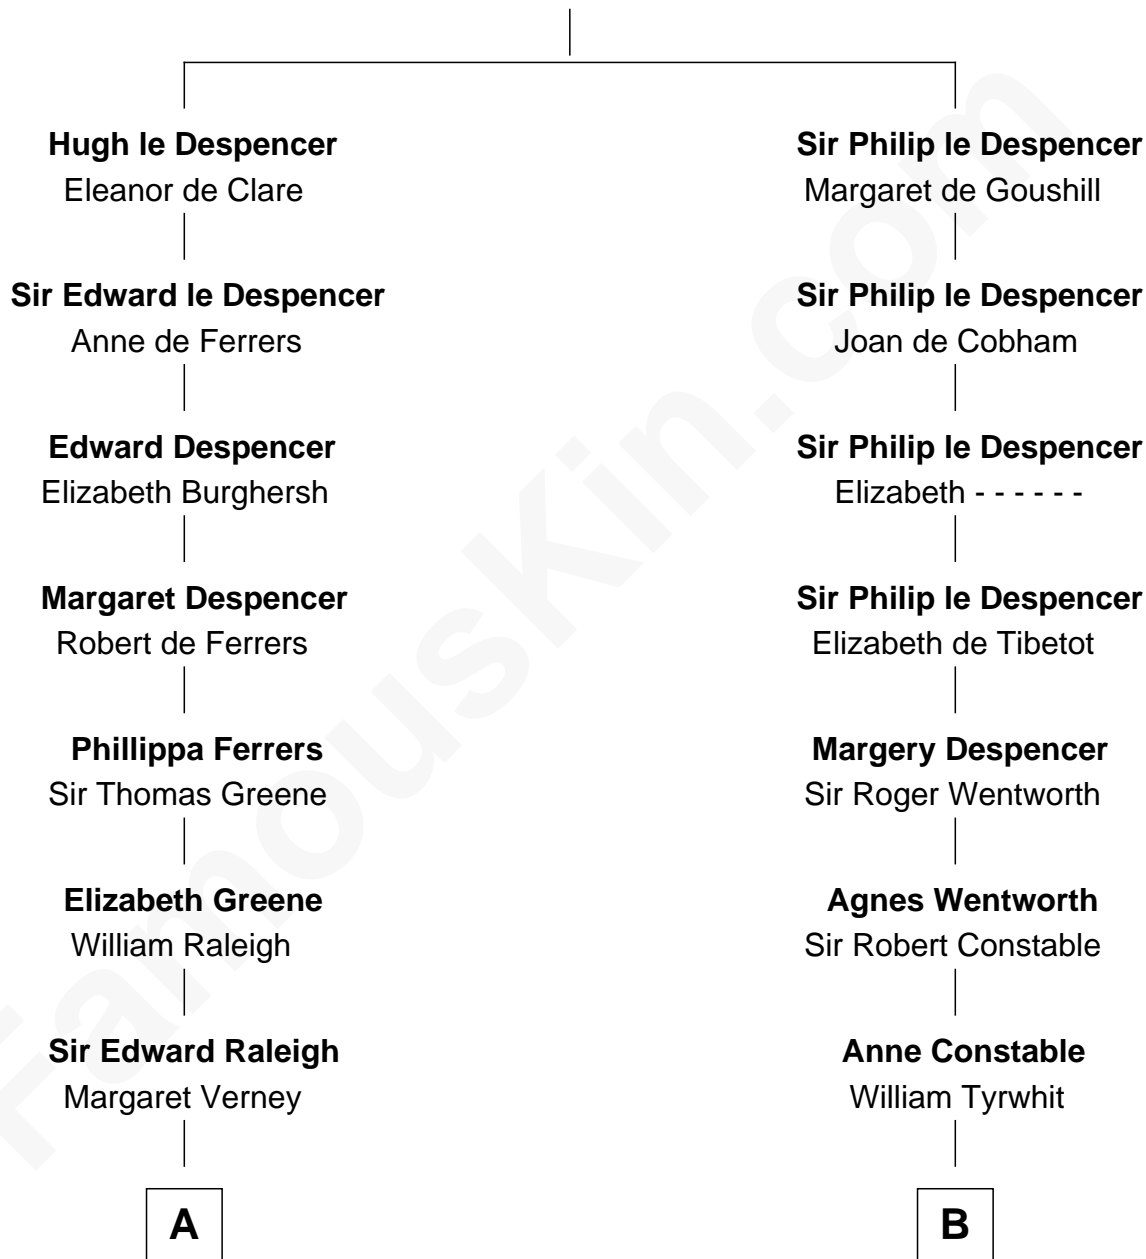

FamousKin.com Relationship Chart of

Willis Carrier

Inventor of Air Conditioning

20th cousin 1 time removed of

Katharine Hepburn

Movie Actress

Sir Hugh le Despencer

Isabella de Beauchamp

C

Dr. Harris Otis

Sarah Rogers

Lydia Otis

Thomas Button

Ann Elizabeth Button

David Joy Haviland

Elizabeth R. Haviland