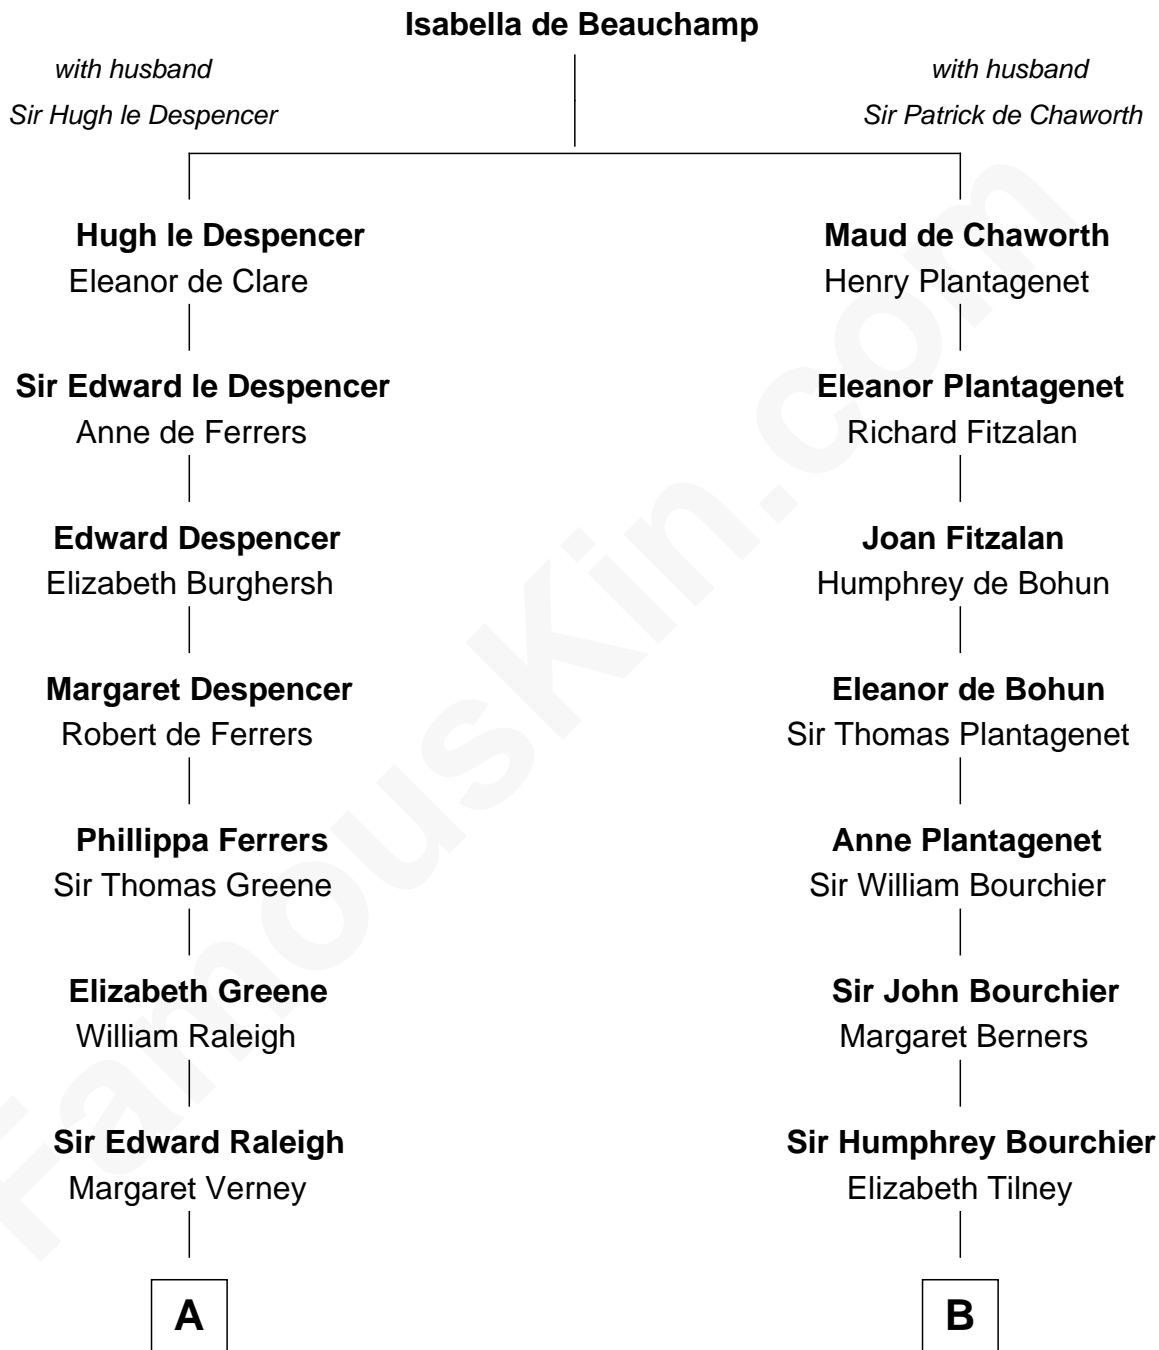

# FamousKin.com Relationship Chart of

**Willis Carrier**

*Inventor of Air Conditioning*

21st cousin of

**Frank Lloyd Wright**

*American Architect*

**C**

**Dr. Harris Otis**

Sarah Rogers

**Lydia Otis**

Thomas Button

**Ann Elizabeth Button**

David Joy Haviland

**Elizabeth R. Haviland**

Duane Williams Carrier

**Willis Carrier**