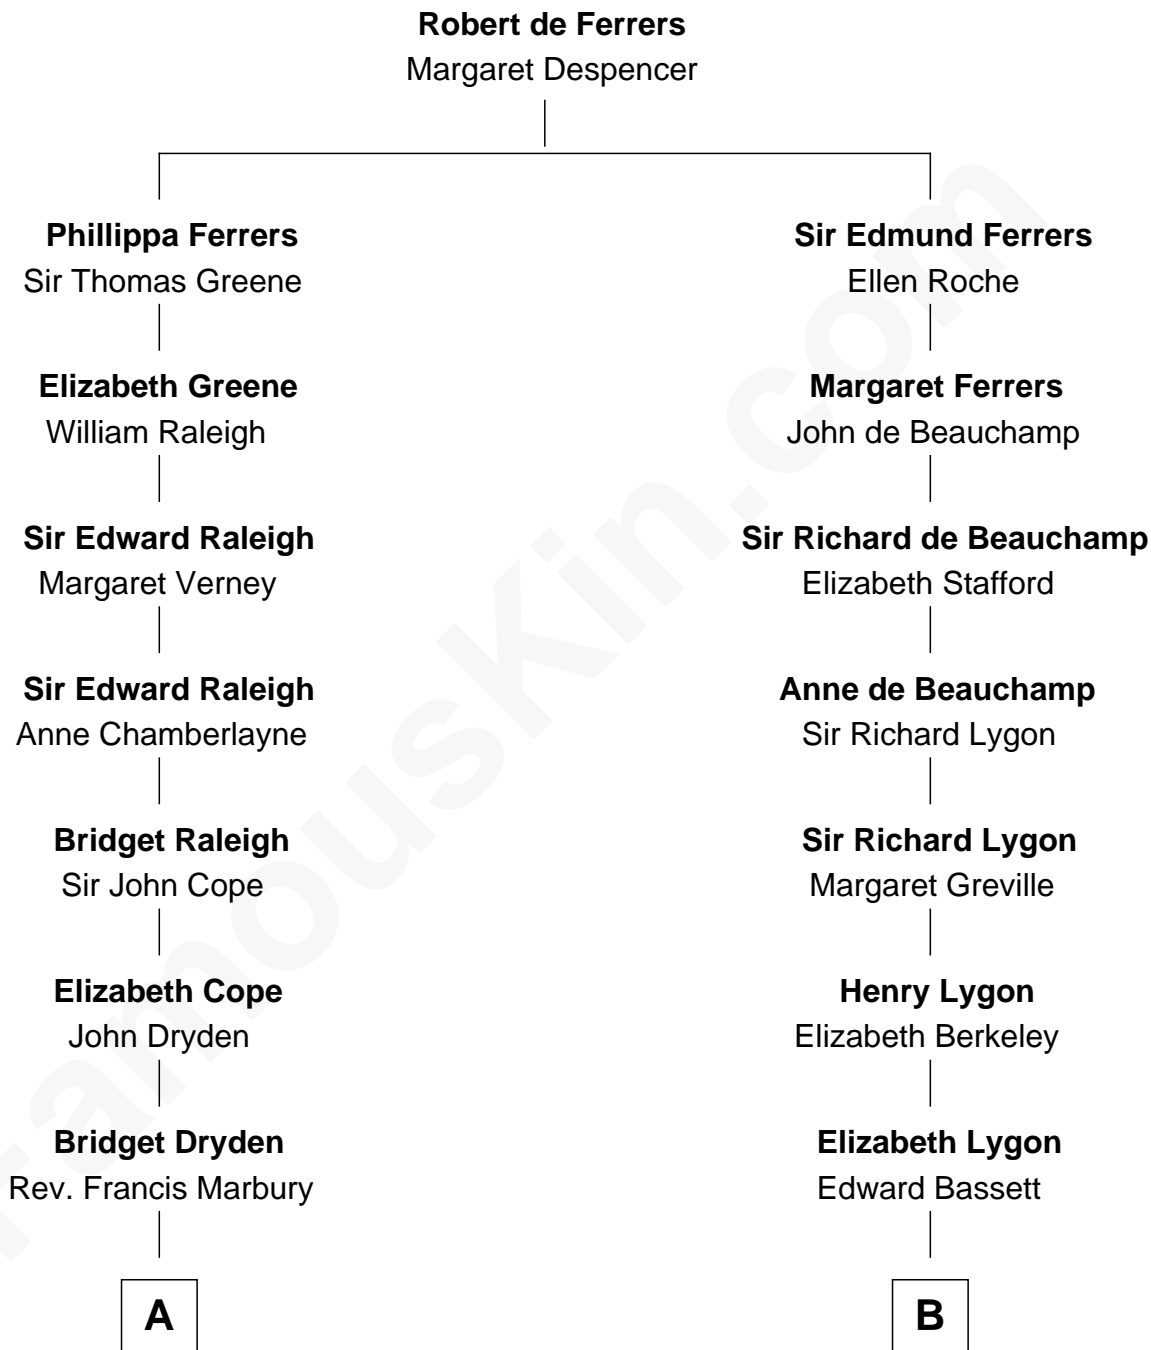

# FamousKin.com Relationship Chart of

**Willis Carrier**

*Inventor of Air Conditioning*

17th cousin 3 times removed of

**Michael Lookinland**

*TV Actor*

**C**

**Nellie M. Cole**

John Andrew Lookinland

**Orrin Paul Lookinland**

Madeline Tait

**Paul Russell Lookinland**

Karen Ruth McKinney

**Michael Lookinland**

*TV Actor*

FamousKin.com