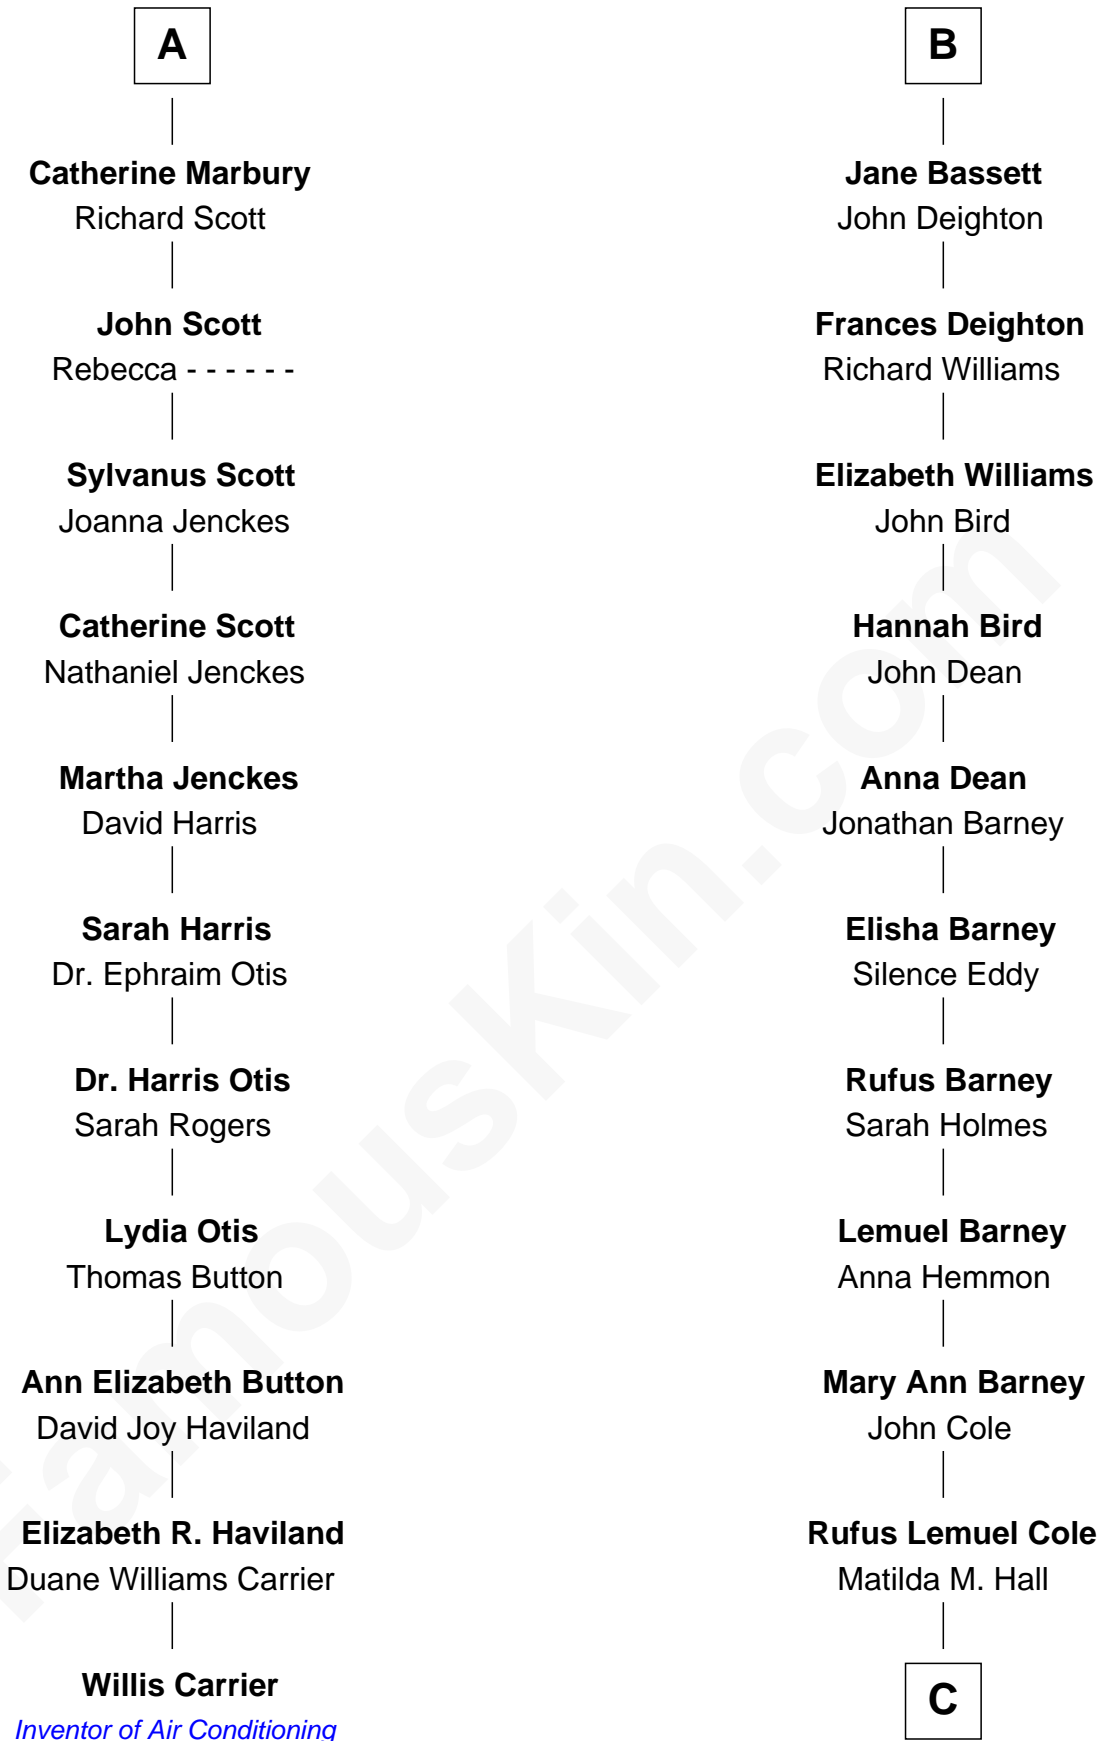

# FamousKin.com Relationship Chart of

**Willis Carrier**

*Inventor of Air Conditioning*

17th cousin 3 times removed of

**Michael Lookinland**

*TV Actor*

**C**

**Nellie M. Cole**

John Andrew Lookinland

**Orrin Paul Lookinland**

Madeline Tait

**Paul Russell Lookinland**

Karen Ruth McKinney

**Michael Lookinland**

*TV Actor*

FamousKin.com