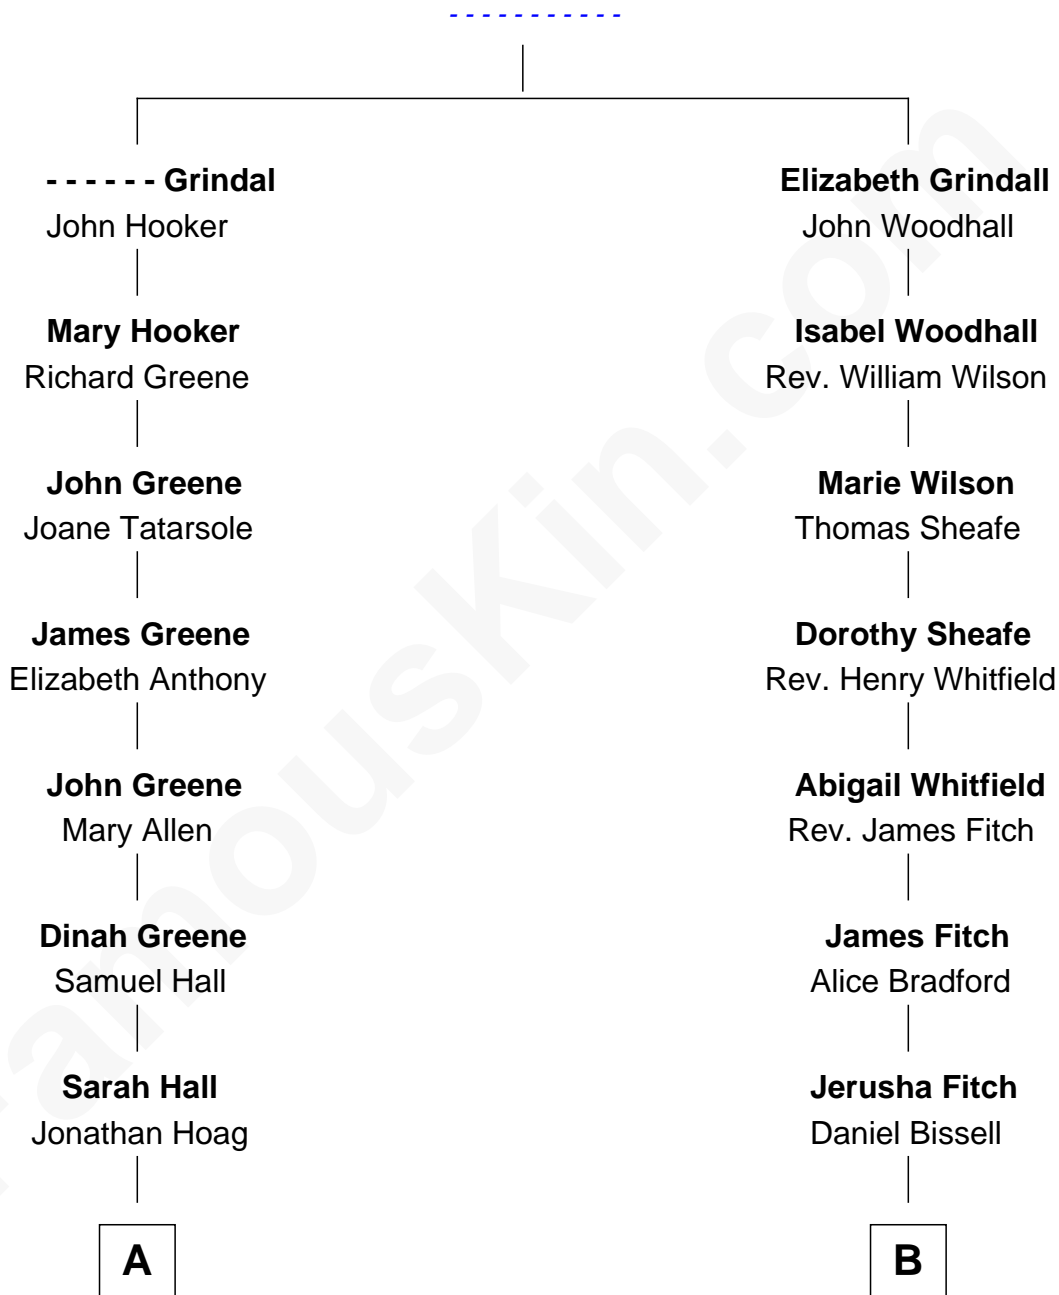

FamousKin.com Relationship Chart of

Willis Carrier

Inventor of Air Conditioning

10th cousin 4 times removed of

Diane Brewster

TV and Movie Actress

William Grindall

A