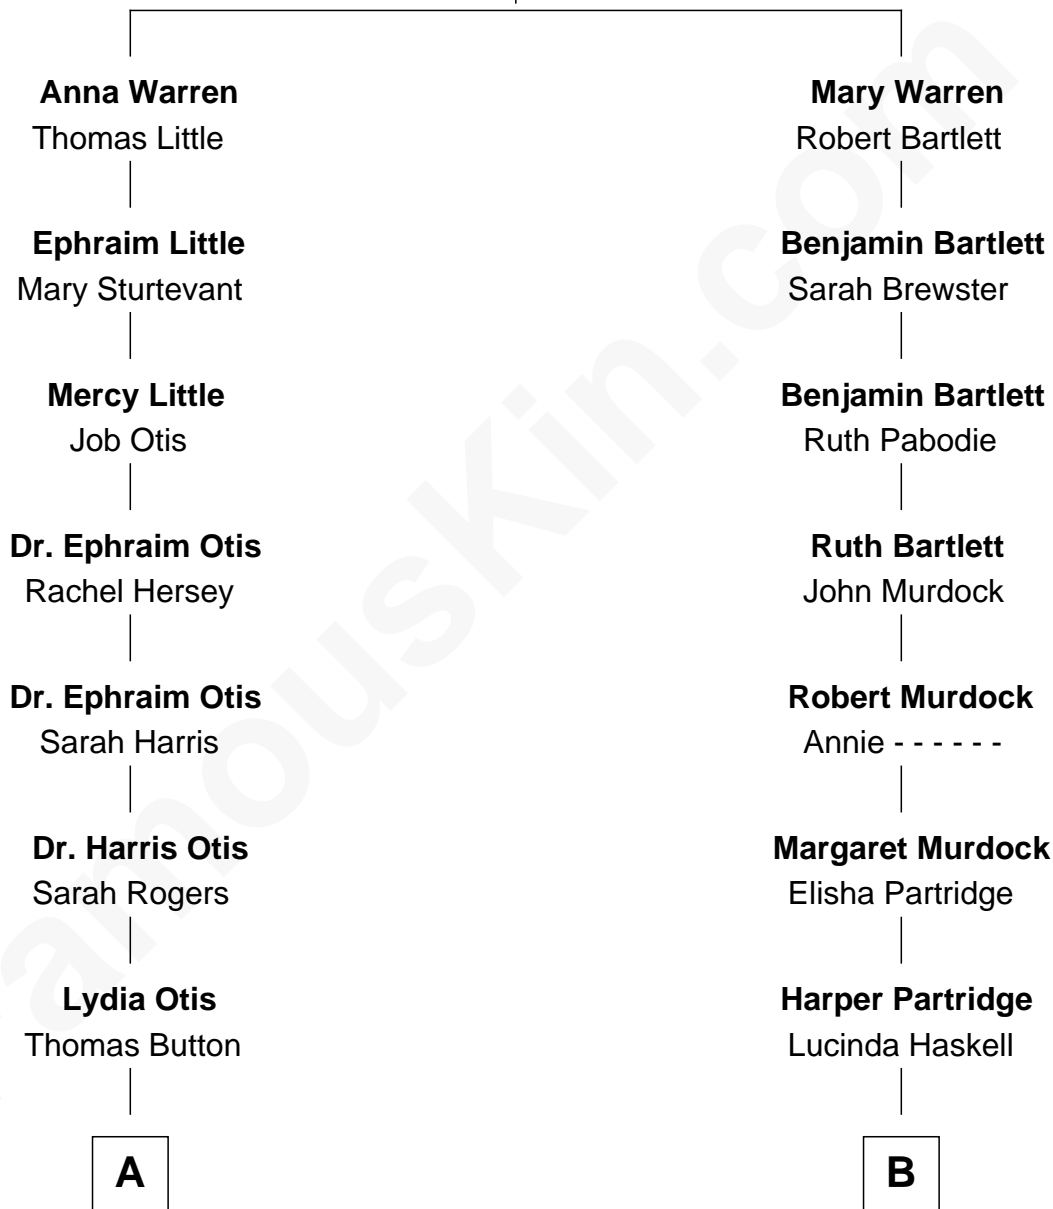

FamousKin.com Relationship Chart of

Willis Carrier

Inventor of Air Conditioning

9th cousin 2 times removed of

Diane Brewster

TV and Movie Actress

Richard Warren
Elizabeth Walker

A

Annie Elizabeth Morrison

Jennie M. Partridge

William B. Sloane

Grace Anna Sloane

Reginald Raymond Brewster

Phillip Sloane Brewster

Geraldine Craddock

Diane Brewster