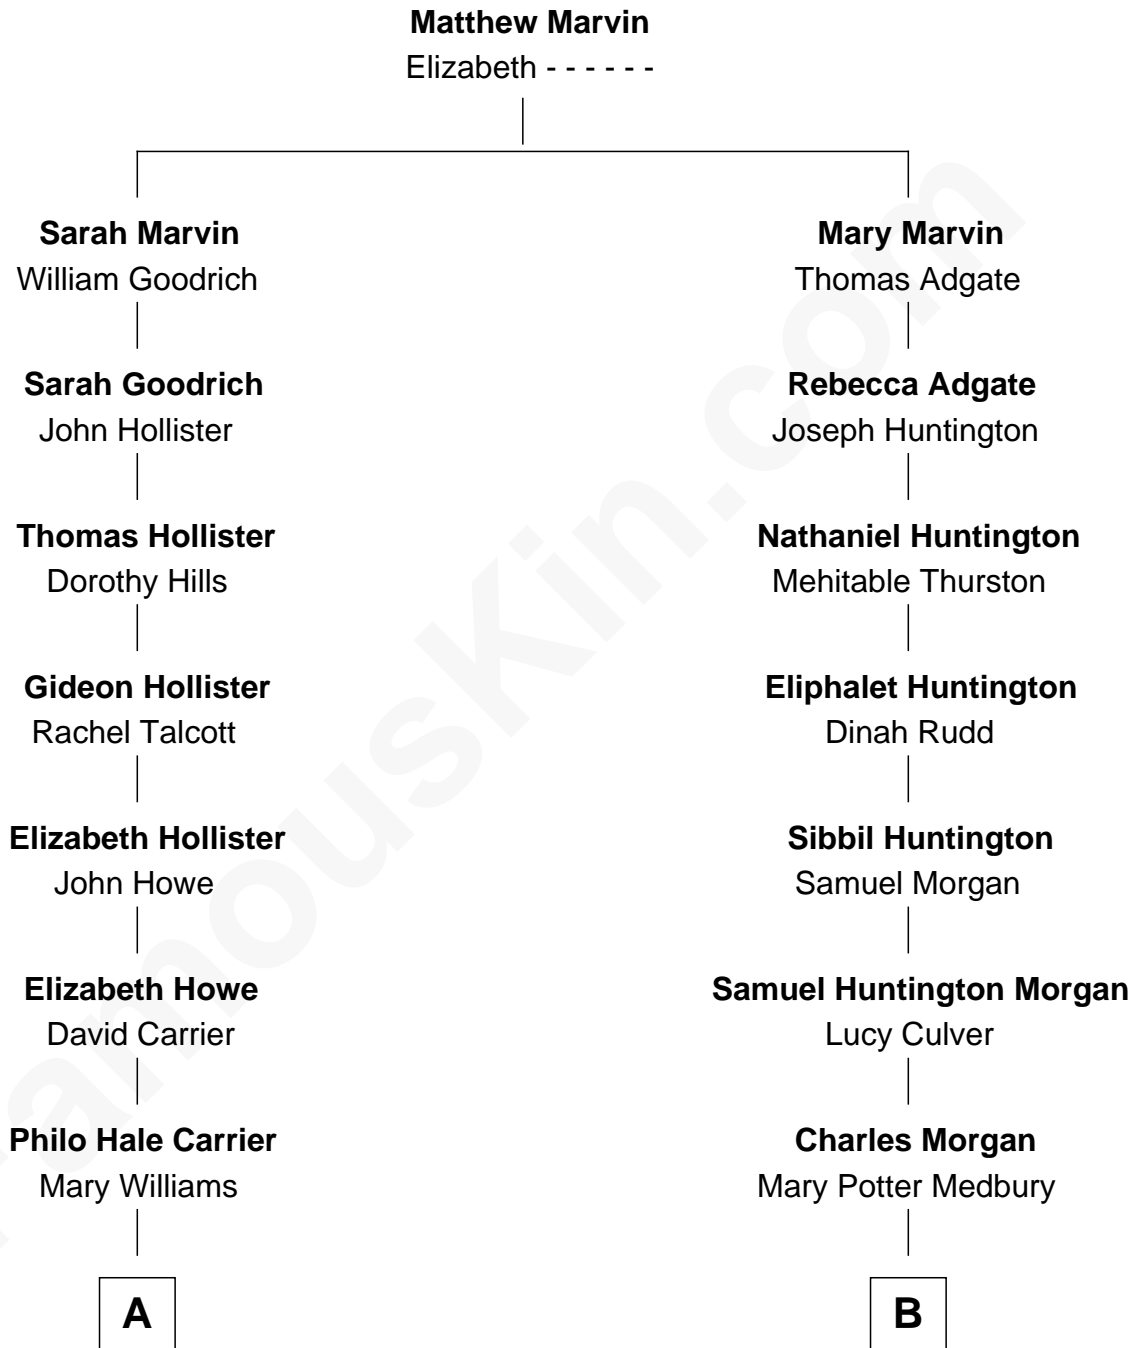

FamousKin.com Relationship Chart of

Willis Carrier

Inventor of Air Conditioning

8th cousin 1 time removed of

Ann Morgan Guilbert

TV and Movie Actress

A

Duane Williams Carrier
Elizabeth R. Haviland