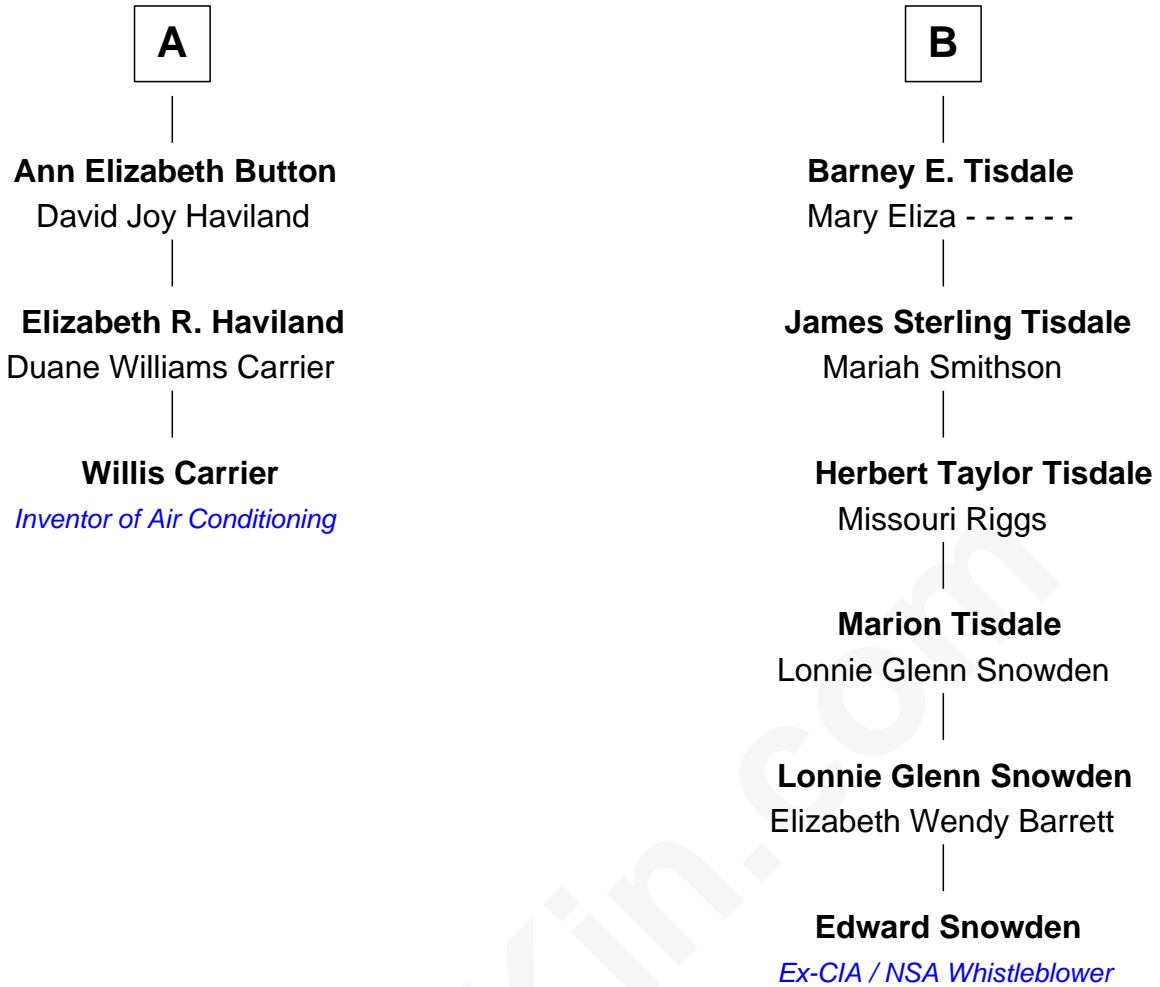

FamousKin.com Relationship Chart of

Willis Carrier

Inventor of Air Conditioning

9th cousin 3 times removed of

Edward Snowden

Ex-CIA / NSA Whistleblower

Robert Hicks

Margaret - - - - -

George Watson

Mary Watson

Thomas Leonard

Mary Leonard

Joseph Tisdale

Joseph Tisdale

Ruth Reed

Simeon Tisdale

Abigail Williams

James Tisdale

Deborah Dean

Sterling W. Tisdale

Chloe Sawyer

B

FamousKin.com