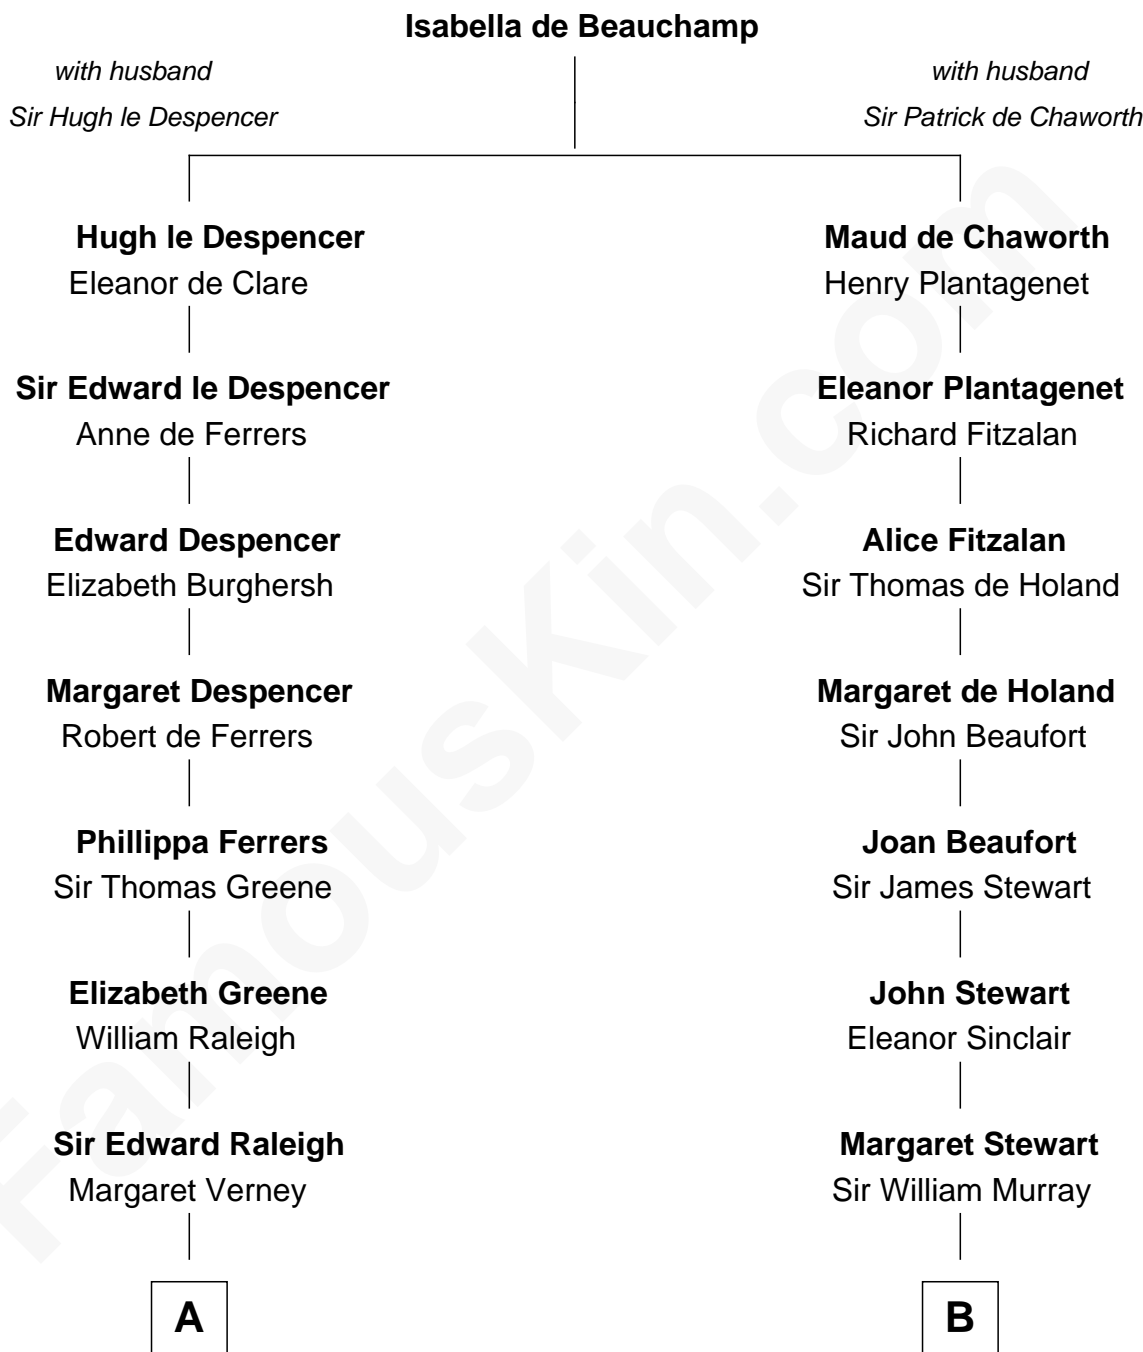

# FamousKin.com Relationship Chart of

**Willis Carrier**

*Inventor of Air Conditioning*

13th cousin 8 times removed of

**Major John Pitcairn**

*British Commander at Battle of Lexington*

**C**

—  
**Dr. Harris Otis**

Sarah Rogers

—  
**Lydia Otis**

Thomas Button

—  
**Ann Elizabeth Button**

David Joy Haviland

—  
**Elizabeth R. Haviland**

Duane Williams Carrier

—  
**Willis Carrier**