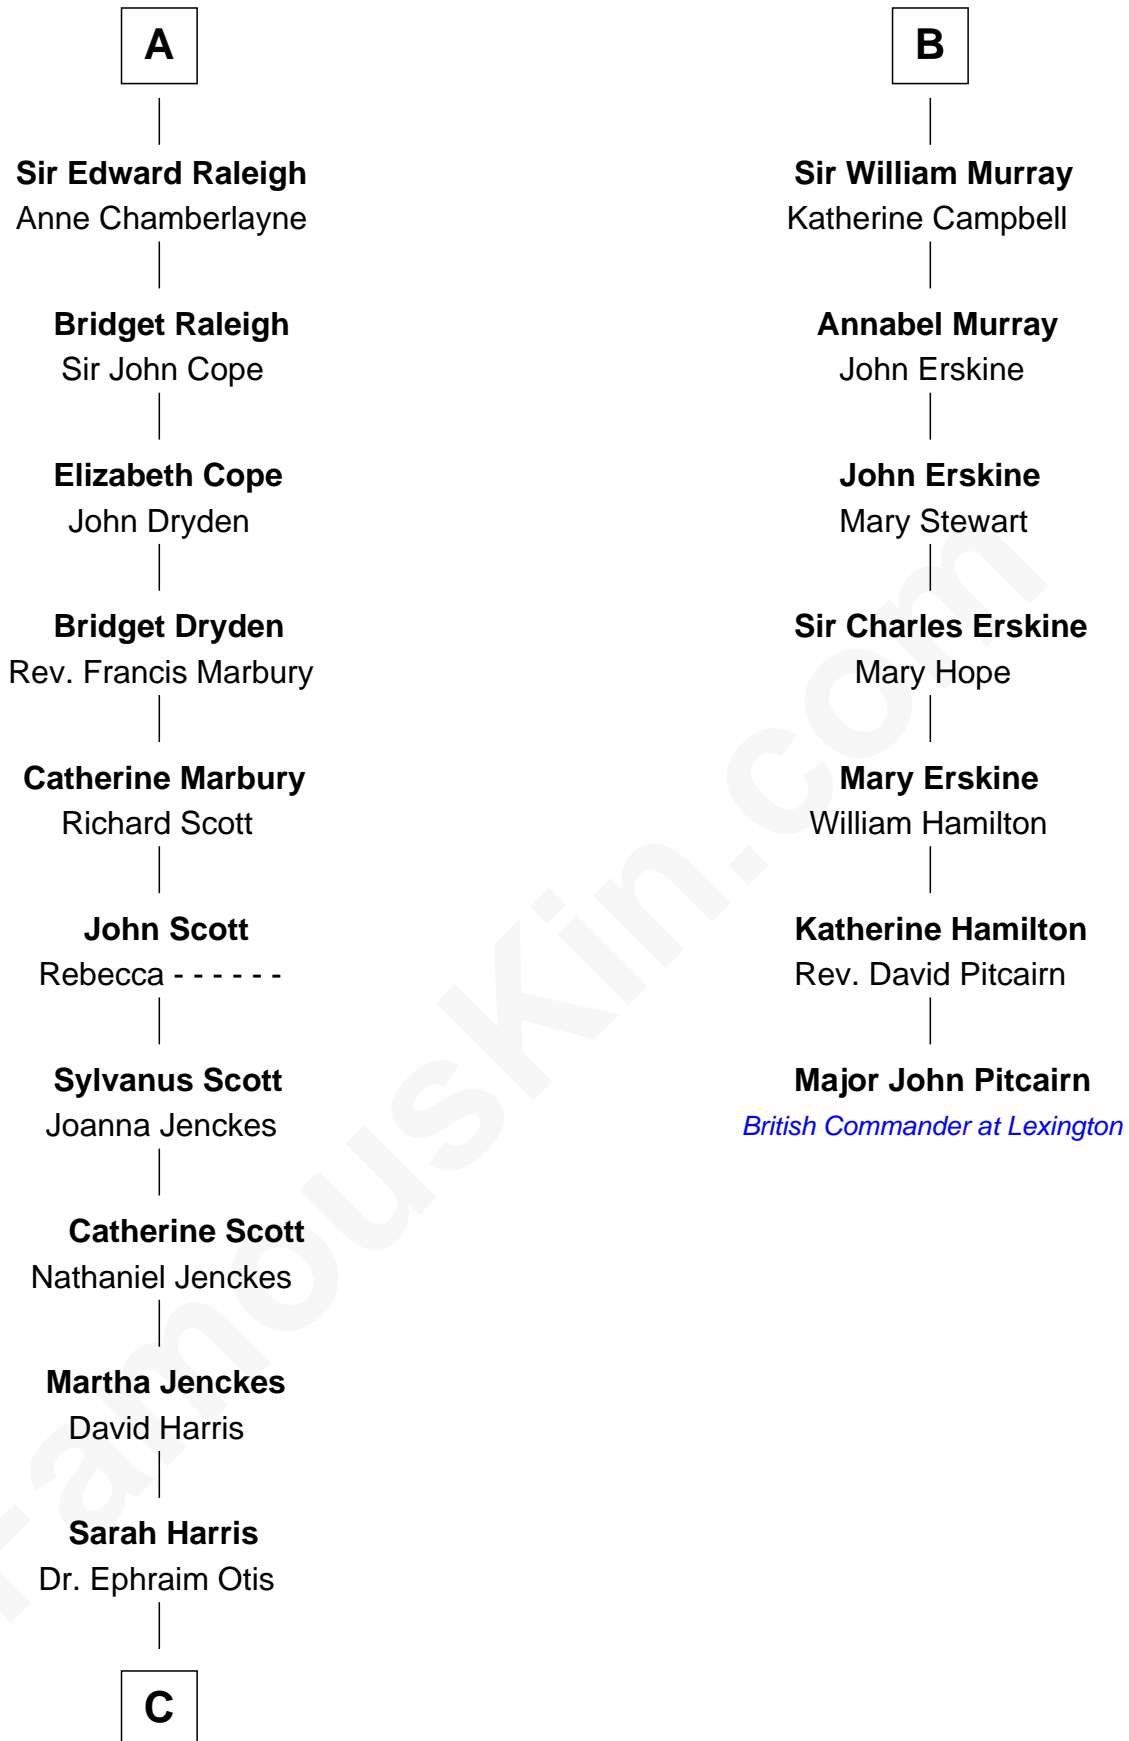

# FamousKin.com Relationship Chart of

**Willis Carrier**

*Inventor of Air Conditioning*

13th cousin 8 times removed of

**Major John Pitcairn**

*British Commander at Battle of Lexington*

**C**

—  
**Dr. Harris Otis**

Sarah Rogers

—  
**Lydia Otis**

Thomas Button

—  
**Ann Elizabeth Button**

David Joy Haviland

—  
**Elizabeth R. Haviland**

Duane Williams Carrier

—  
**Willis Carrier**