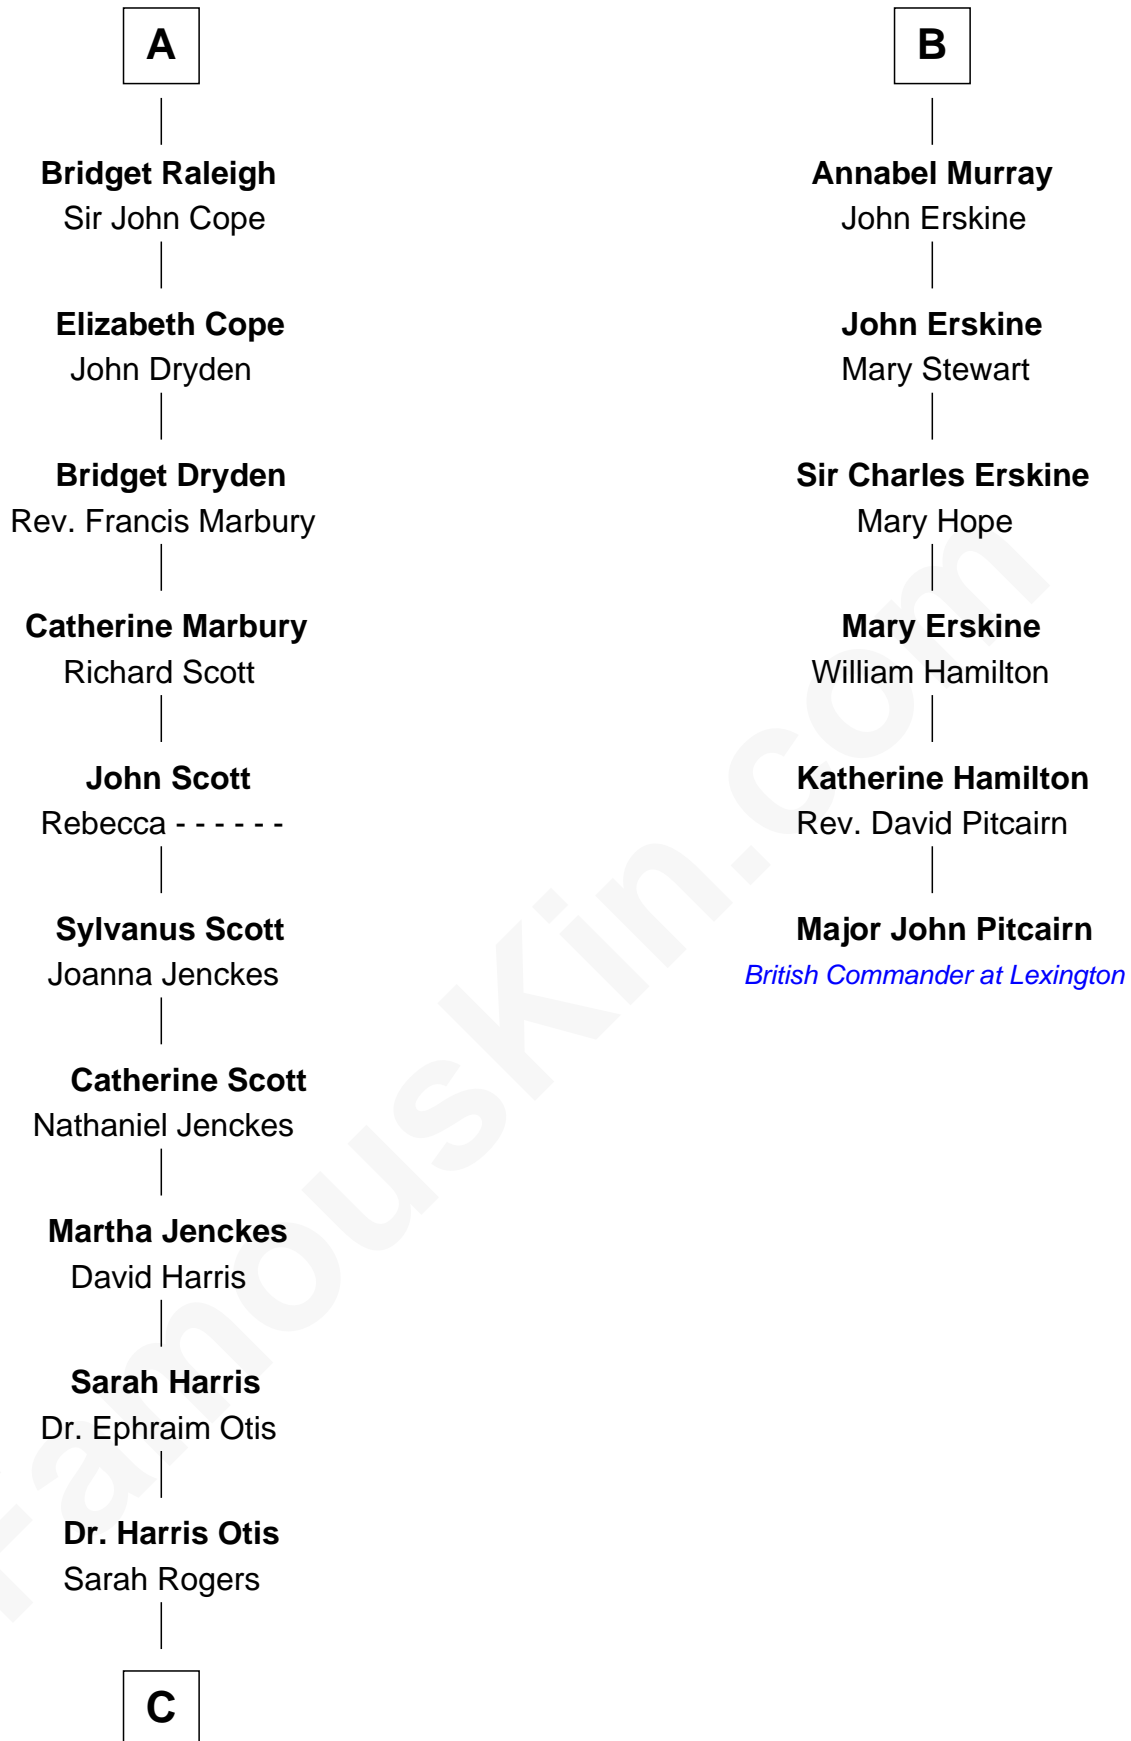

# FamousKin.com Relationship Chart of

**Willis Carrier**

*Inventor of Air Conditioning*

12th cousin 8 times removed of

**Major John Pitcairn**

*British Commander at Battle of Lexington*

**Edmund Fitzalan**

Alice de Warenne

**C**

—  
**Lydia Otis**

Thomas Button

—  
**Ann Elizabeth Button**

David Joy Haviland

—  
**Elizabeth R. Haviland**

Duane Williams Carrier

—  
**Willis Carrier**