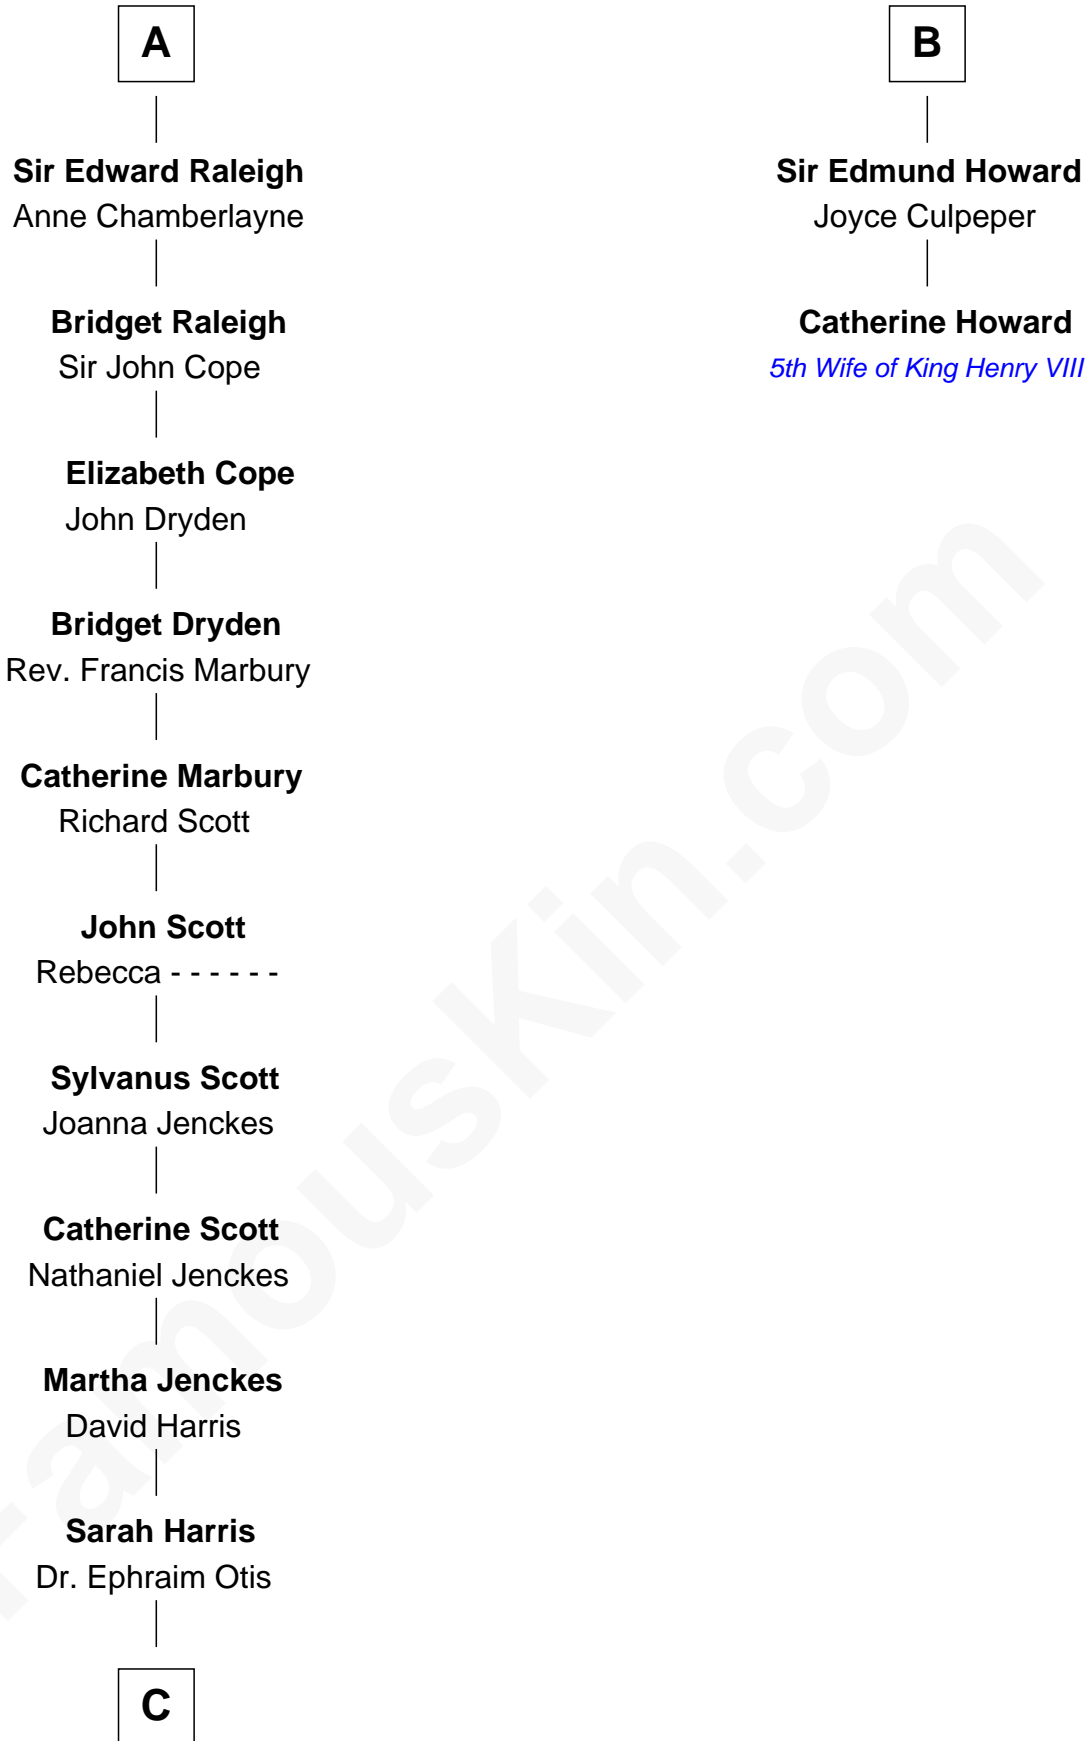

## Relationship Chart of Willis Carrier

*Inventor of Air Conditioning*

8th cousin 13 times removed of

**Catherine Howard**

*5th Wife of King Henry VIII*

**C**

—  
**Dr. Harris Otis**

Sarah Rogers