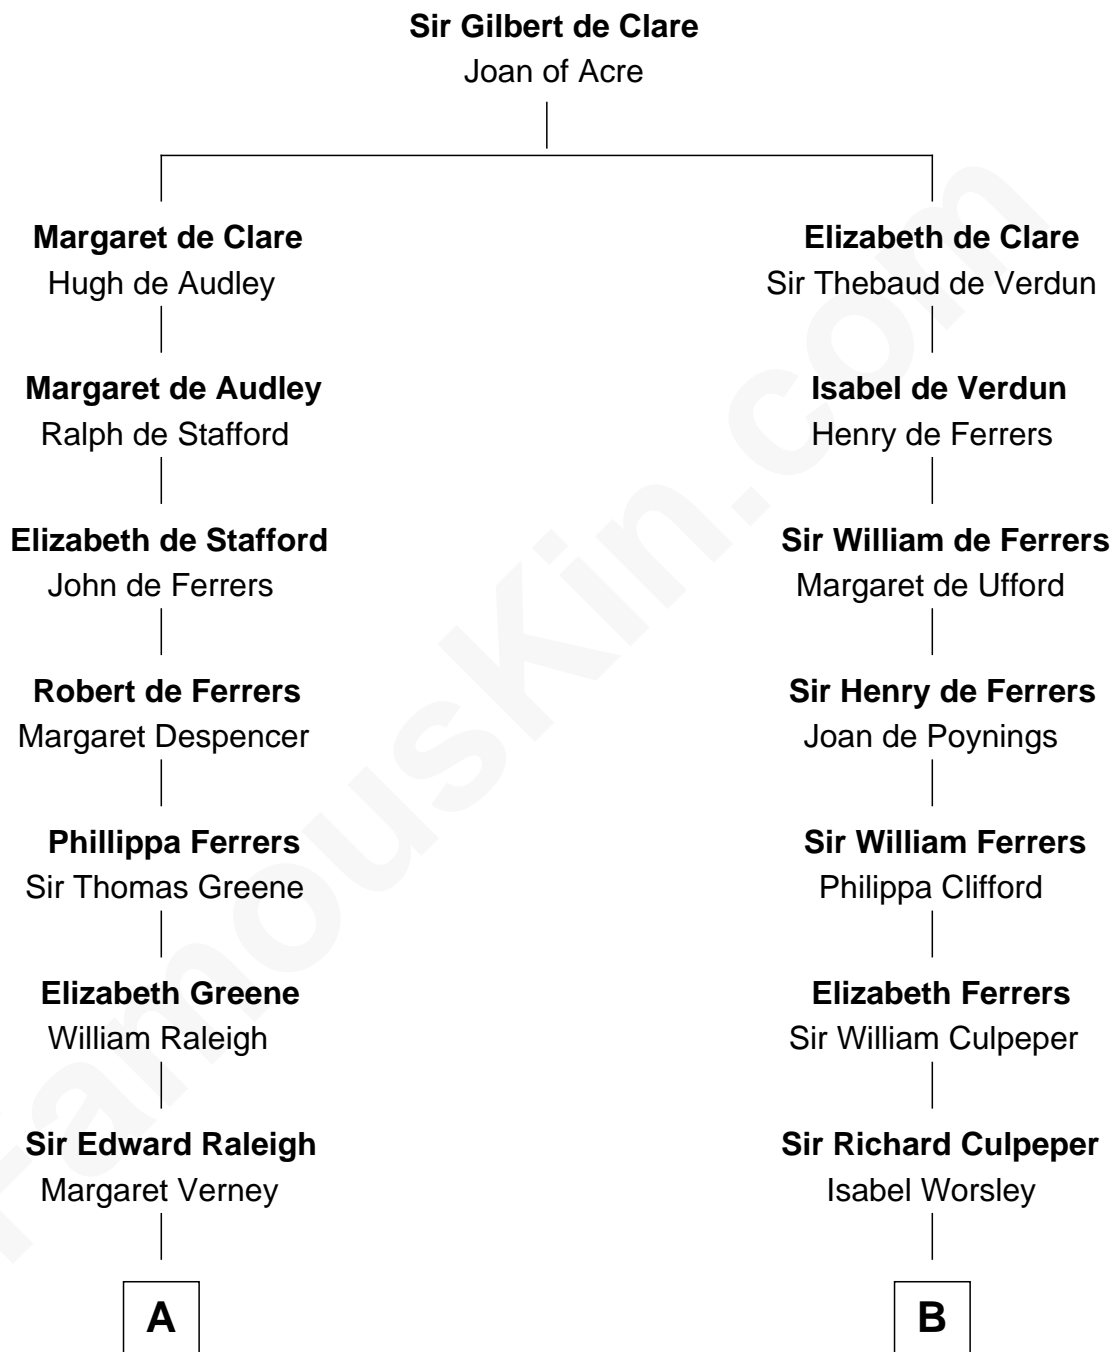

## Relationship Chart of

### Willis Carrier

*Inventor of Air Conditioning*

8th cousin 13 times removed of

**Catherine Howard**

*5th Wife of King Henry VIII*

**C**

—  
**Dr. Harris Otis**

Sarah Rogers