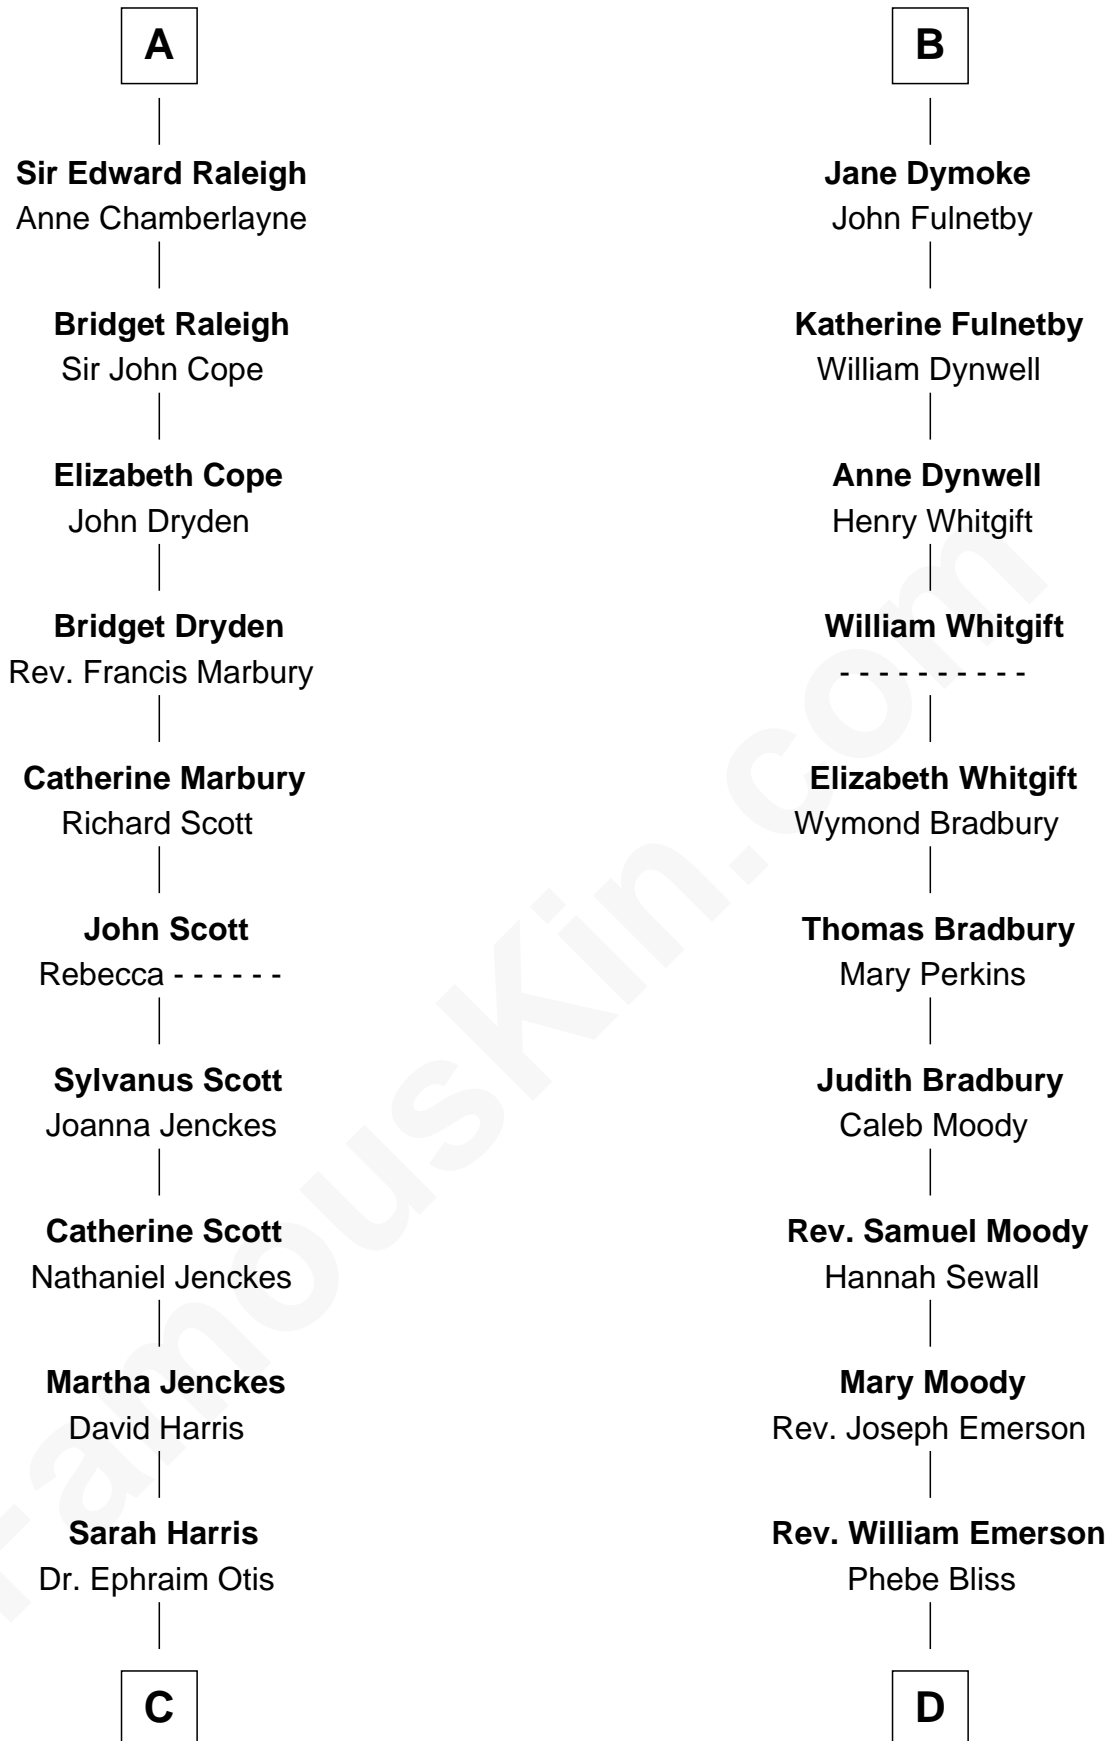

FamousKin.com Relationship Chart of

Willis Carrier

Inventor of Air Conditioning

18th cousin 3 times removed of

Ralph Waldo Emerson

American Poet

C

Dr. Harris Otis

Sarah Rogers

Lydia Otis

Thomas Button

Ann Elizabeth Button

David Joy Haviland

Elizabeth R. Haviland

Duane Williams Carrier

Willis Carrier