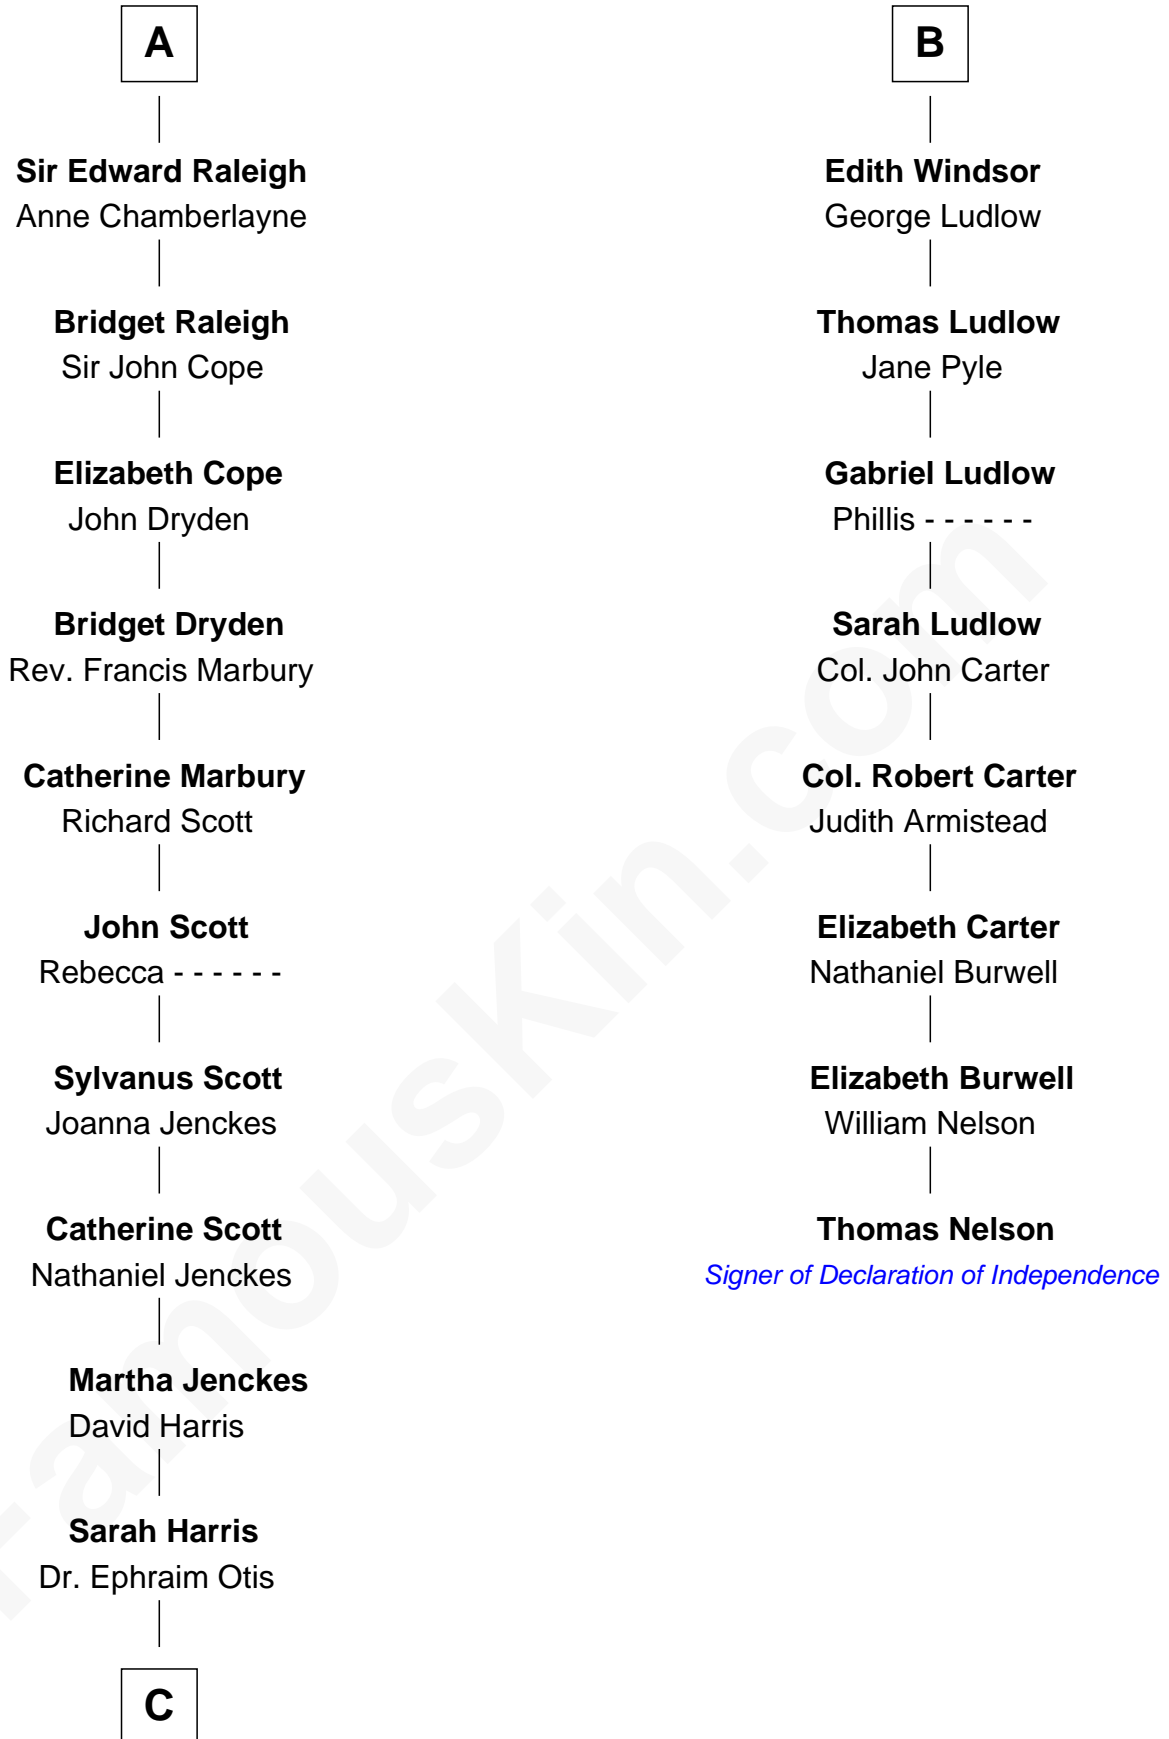

# FamousKin.com Relationship Chart of

**Willis Carrier**

*Inventor of Air Conditioning*

14th cousin 7 times removed of

**Thomas Nelson**

*Signer of the Declaration of Independence*

**C**

—  
**Dr. Harris Otis**

Sarah Rogers

—  
**Lydia Otis**

Thomas Button

—  
**Ann Elizabeth Button**

David Joy Haviland

—  
**Elizabeth R. Haviland**

Duane Williams Carrier

—  
**Willis Carrier**