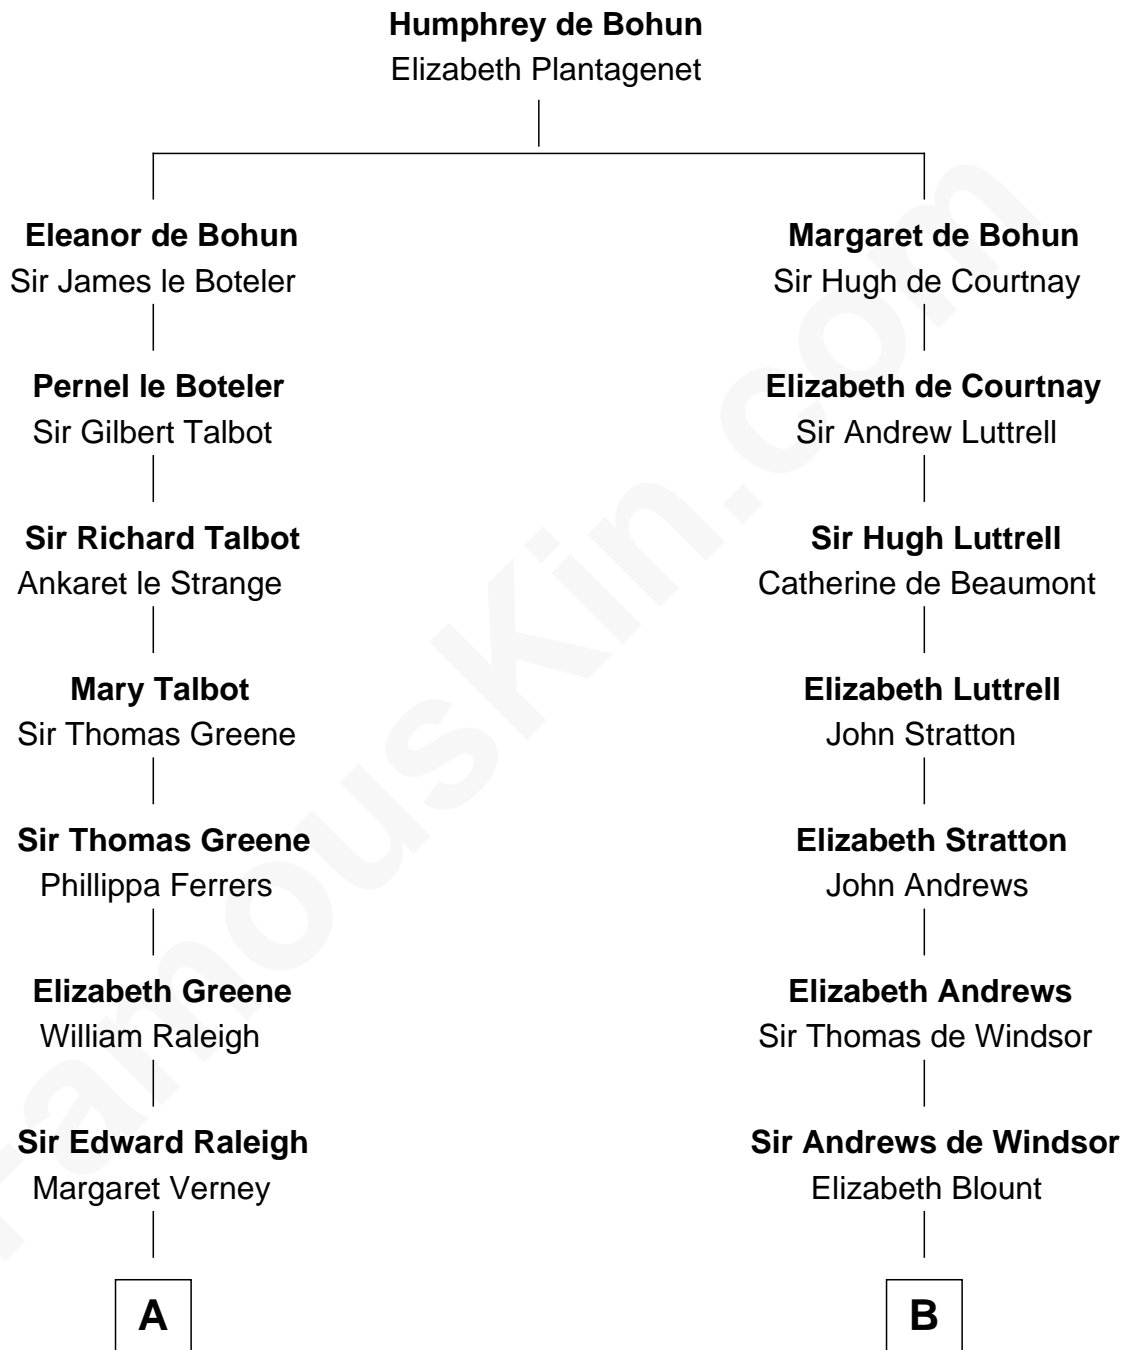

# FamousKin.com Relationship Chart of

**Willis Carrier**

*Inventor of Air Conditioning*

14th cousin 7 times removed of

**Thomas Nelson**

*Signer of the Declaration of Independence*

**C**

—  
**Dr. Harris Otis**

Sarah Rogers

—  
**Lydia Otis**

Thomas Button

—  
**Ann Elizabeth Button**

David Joy Haviland

—  
**Elizabeth R. Haviland**

Duane Williams Carrier

—  
**Willis Carrier**