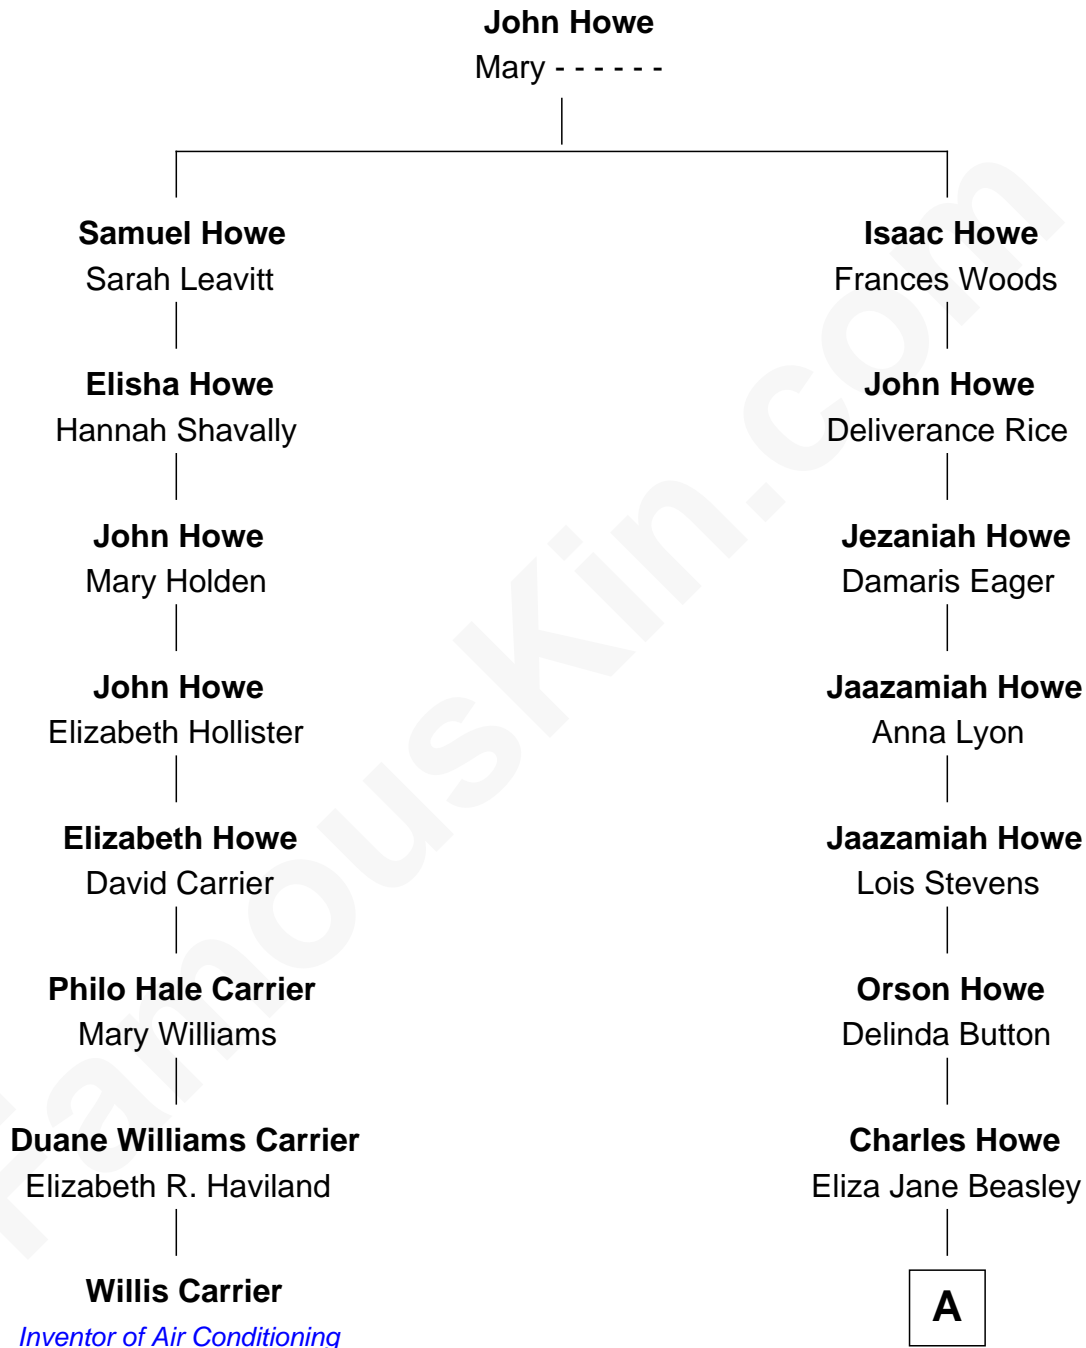

FamousKin.com

Relationship Chart of Willis Carrier

Inventor of Air Conditioning

7th cousin 2 times removed of

Timothy Leatherman

Founder of Leatherman Tools

A

—
Selata Howe

Samuel Lloyd Leatherman

—
Kenneth Elvene Leatherman

Arlene Gertrude Gjertsen

—
Timothy Leatherman

Founder of Leatherman Tools

FamousKin.com