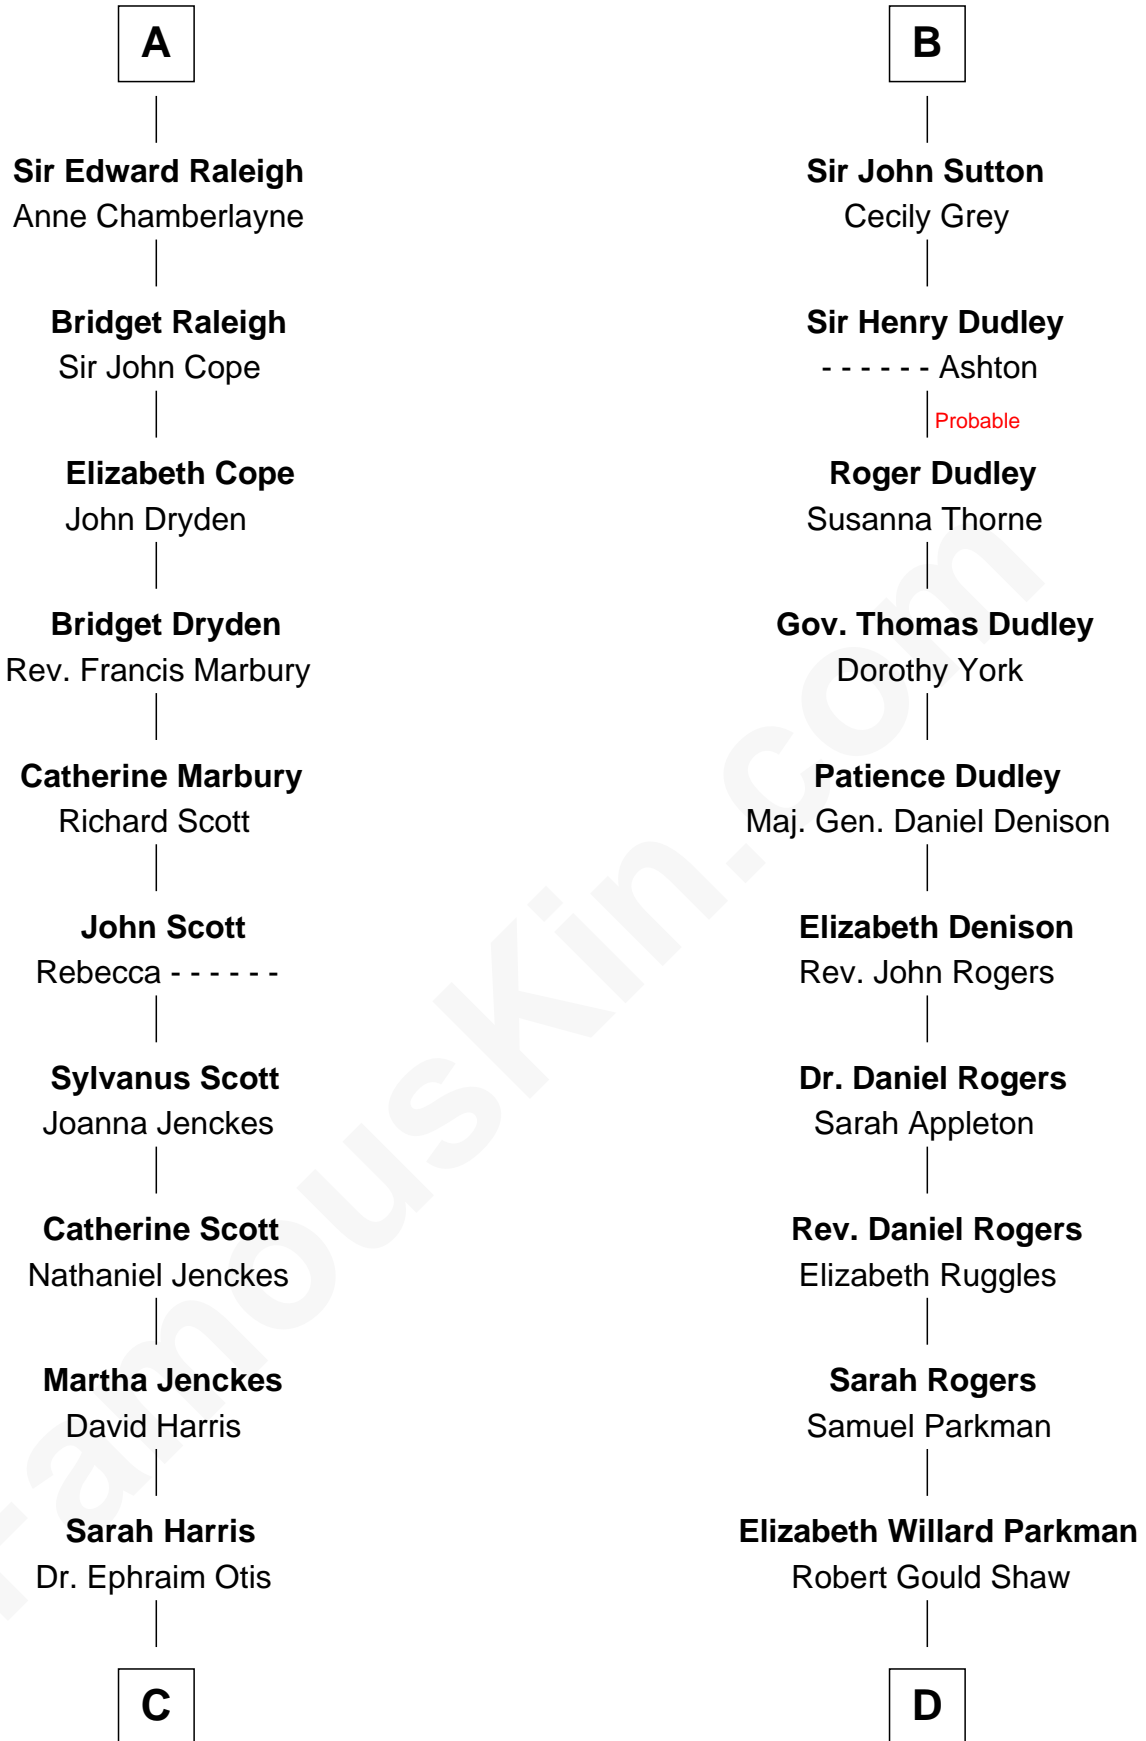

## Relationship Chart of

### Willis Carrier

*Inventor of Air Conditioning*

18th cousin 3 times removed of

### Colonel Robert Gould Shaw

*U.S. Civil War leader of film "Glory" fame*

**C**

**Dr. Harris Otis**

Sarah Rogers

**Lydia Otis**

Thomas Button

**Ann Elizabeth Button**

**Colonel Robert Gould Shaw**

*Main character in film "Glory"*

FamousKin.com