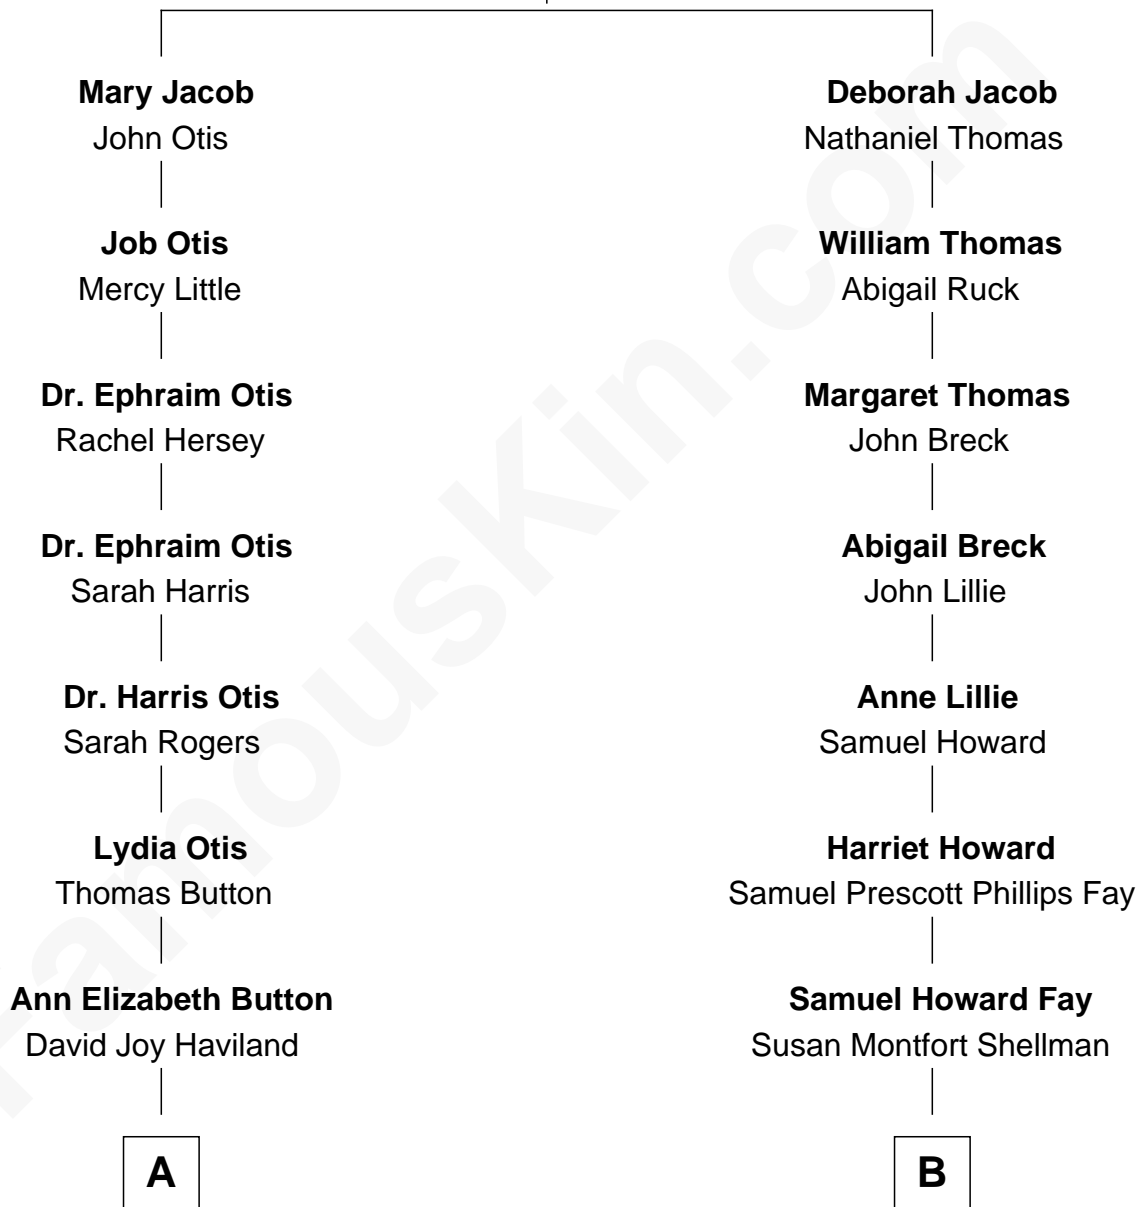

# FamousKin.com Relationship Chart of

**Willis Carrier**

*Inventor of Air Conditioning*

8th cousin 2 times removed of

**George H. W. Bush**

*41st U.S. President*

**Nicholas Jacob**

Mary Gilman

**A**

**Elizabeth R. Haviland**  
Duane Williams Carrier

**Willis Carrier**  
*Inventor of Air Conditioning*

**B**

**Harriet Eleanor Fay**  
Rev. James Smith Bush

**Samuel Prescott Bush**  
Flora Sheldon

**Prescott Sheldon Bush**  
Dorothy Wear Walker

**George H. W. Bush**  
*41st U.S. President*

FamousKin.com