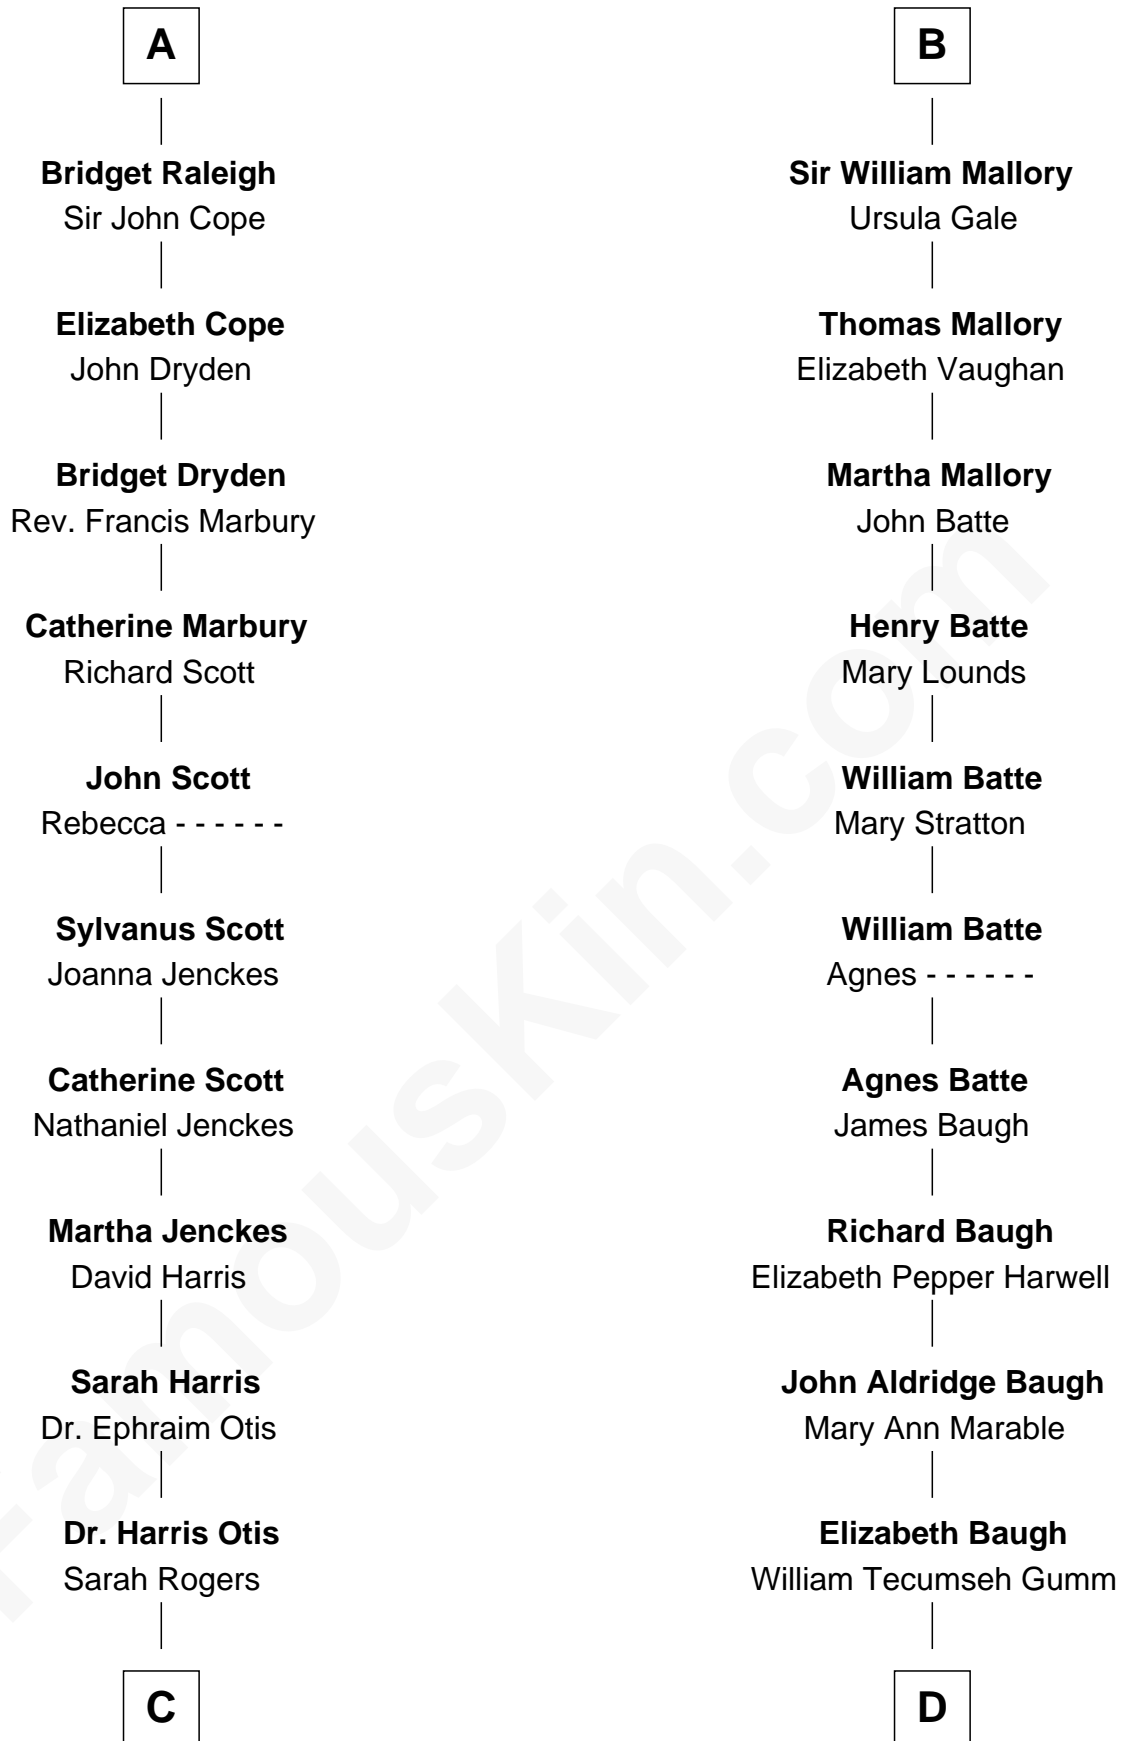

FamousKin.com Relationship Chart of

Willis Carrier

Inventor of Air Conditioning

18th cousin 2 times removed of

Judy Garland

Singer and Movie Actress

Edmund Fitzalan

Alice de Warenne

C

Lydia Otis

Thomas Button

Ann Elizabeth Button

David Joy Haviland

Elizabeth R. Haviland

Duane Williams Carrier

Willis Carrier