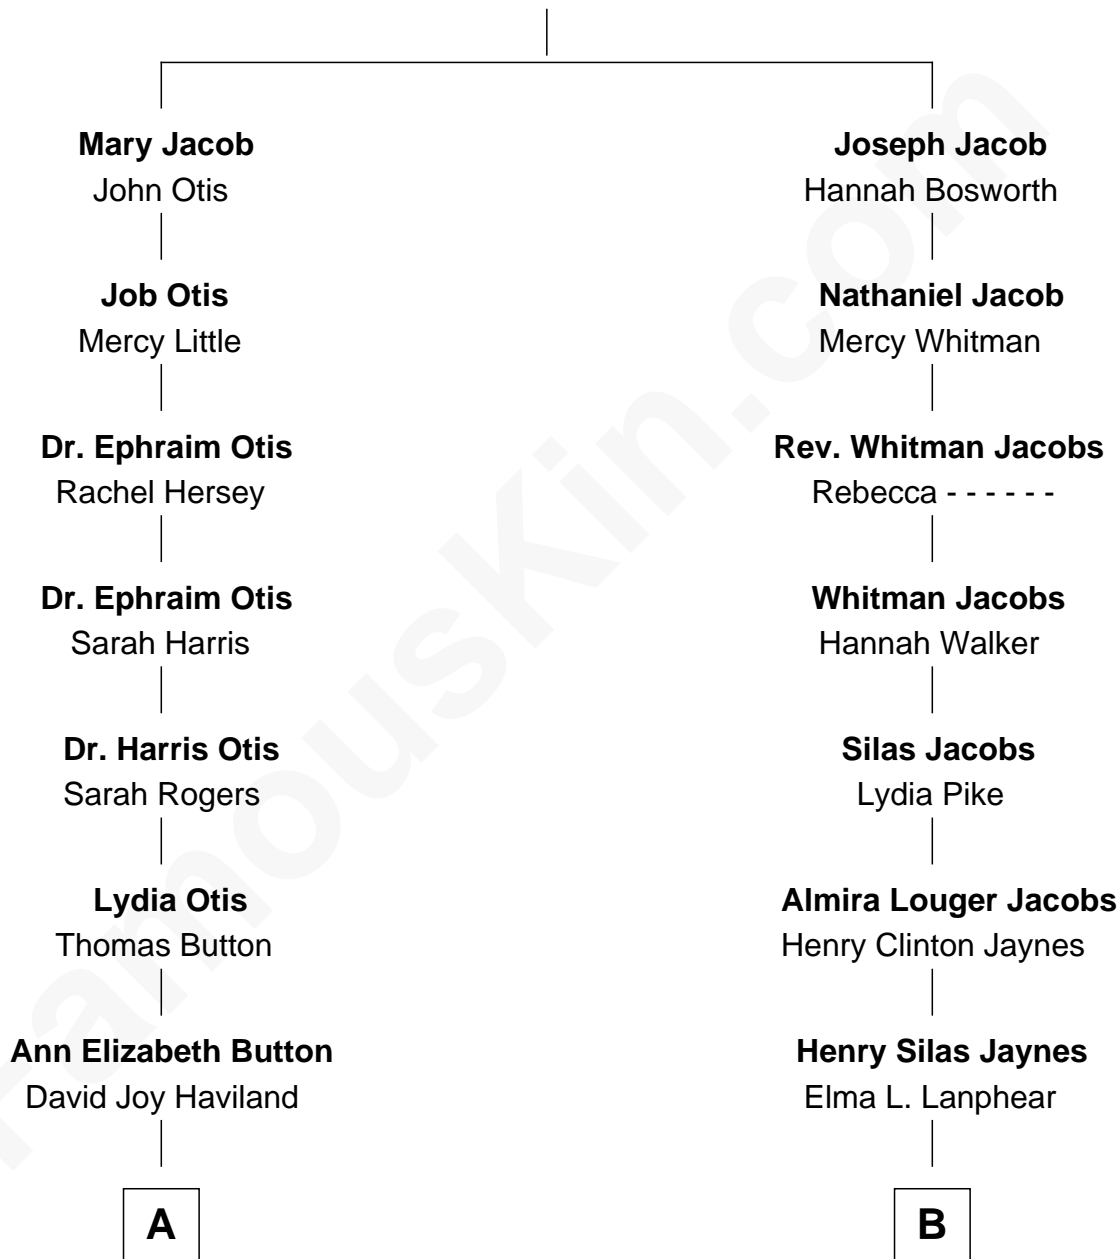

FamousKin.com Relationship Chart of

Willis Carrier

Inventor of Air Conditioning

8th cousin of

Henry Fonda

Movie Actor

Nicholas Jacob

Mary Gilman

A

Elizabeth R. Haviland
Duane Williams Carrier

Willis Carrier
Inventor of Air Conditioning

B

Herberta Elma Jaynes
William Brace Fonda

Henry Fonda
Movie Actor

FamousKin.com