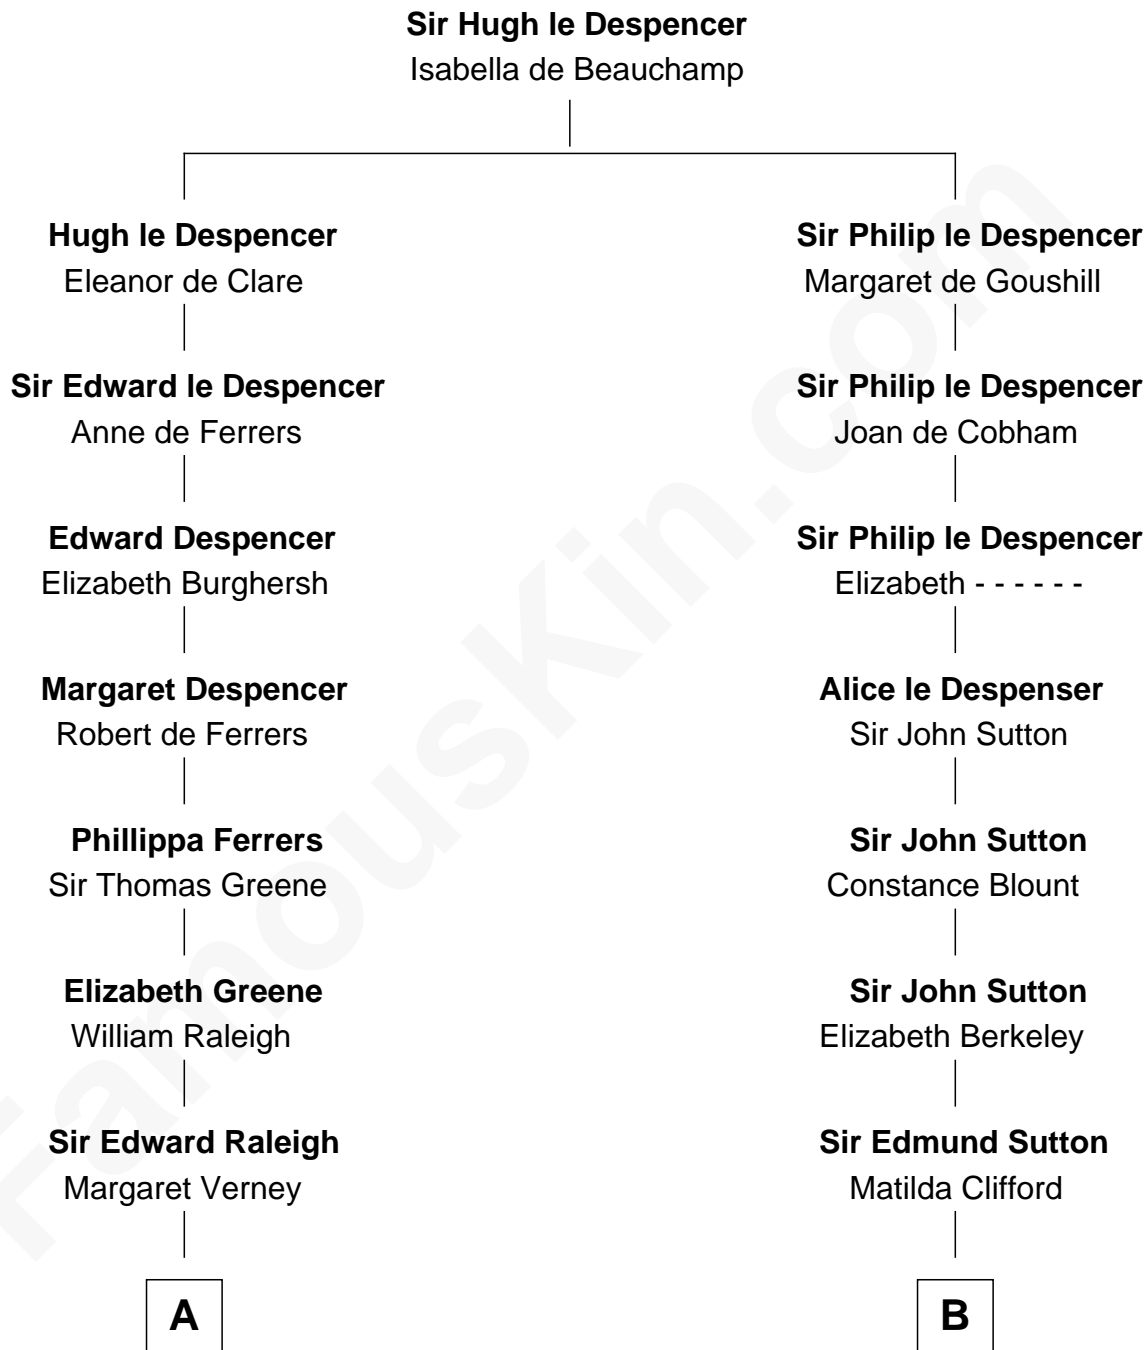

# FamousKin.com Relationship Chart of

**Willis Carrier**

*Inventor of Air Conditioning*

12th cousin 9 times removed of

**Richard More**

*(c1614 - c1696) Mayflower passenger 1620*

**MAYFLOWER**

**C**

—  
**Dr. Harris Otis**

Sarah Rogers

—  
**Lydia Otis**

Thomas Button

—  
**Ann Elizabeth Button**

David Joy Haviland

—  
**Elizabeth R. Haviland**

Duane Williams Carrier