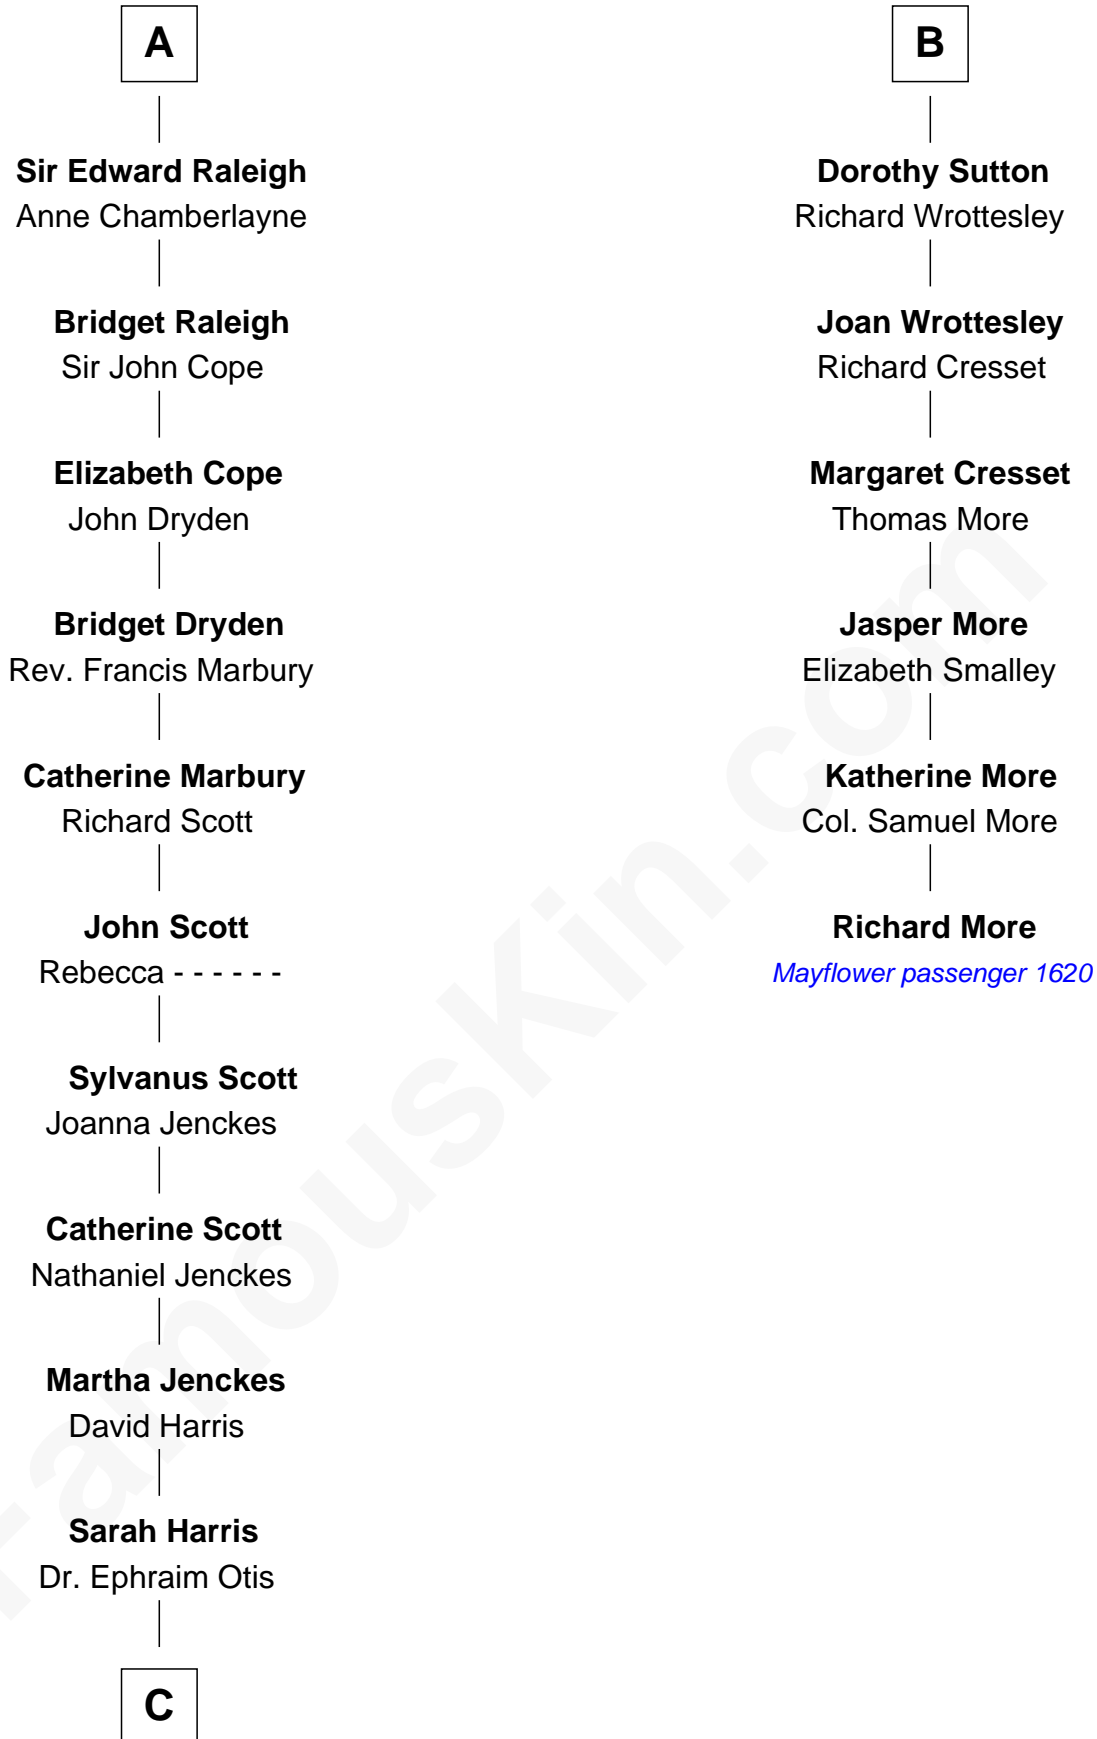

# FamousKin.com Relationship Chart of

**Willis Carrier**

*Inventor of Air Conditioning*

12th cousin 9 times removed of

**Richard More**

*(c1614 - c1696) Mayflower passenger 1620*

**MAYFLOWER**

**C**

—  
**Dr. Harris Otis**

Sarah Rogers

—  
**Lydia Otis**

Thomas Button

—  
**Ann Elizabeth Button**

David Joy Haviland

—  
**Elizabeth R. Haviland**

Duane Williams Carrier