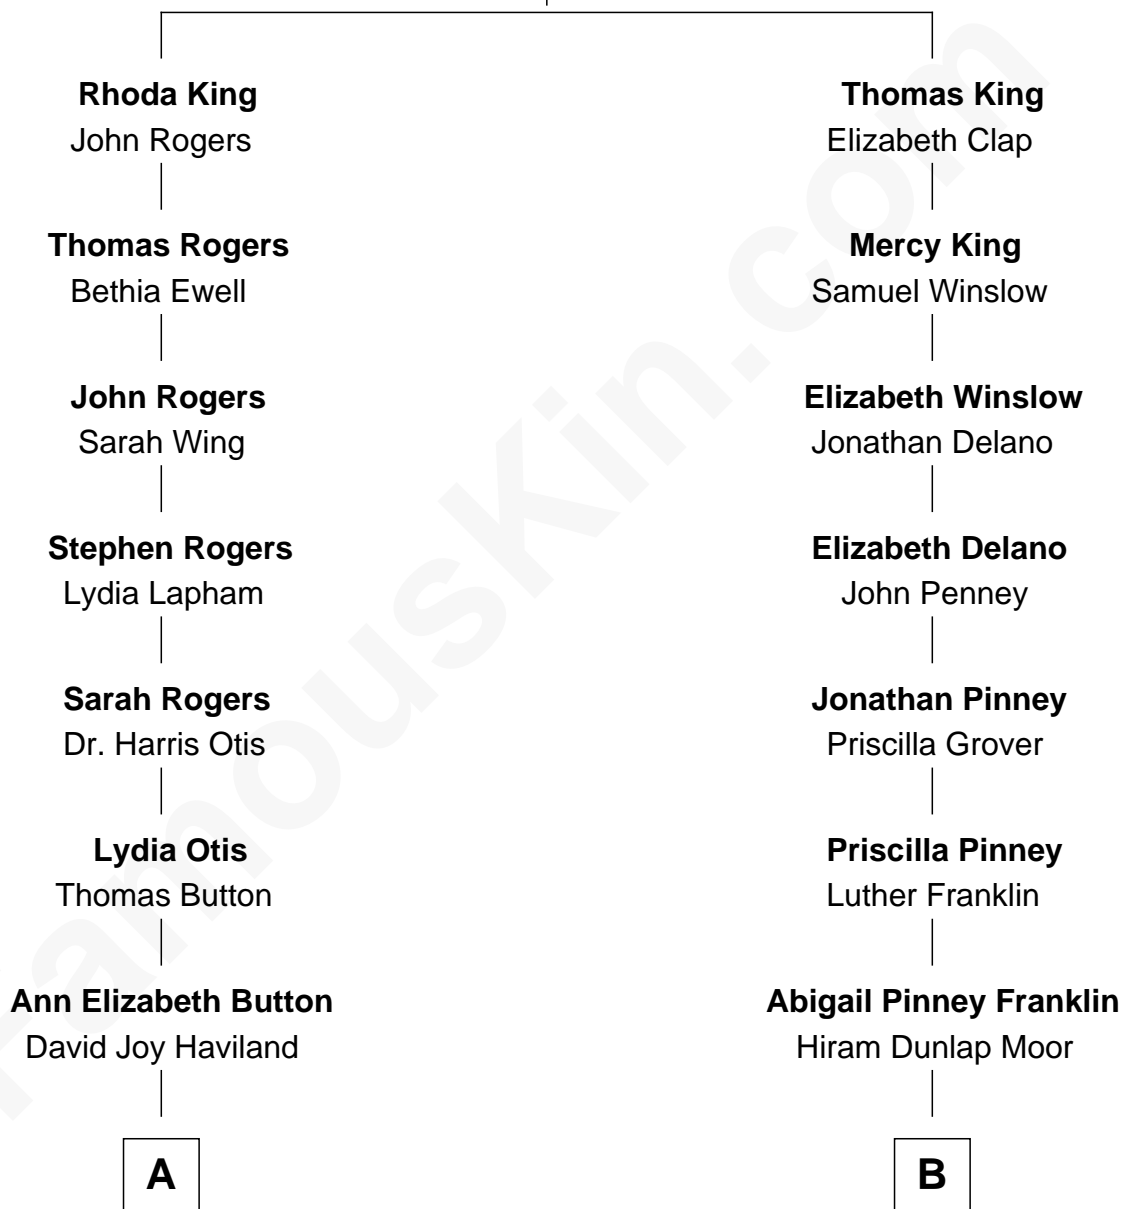

FamousKin.com Relationship Chart of

Willis Carrier

Inventor of Air Conditioning

8th cousin of

Calvin Coolidge

30th U.S. President

Thomas King
Sarah Tinker

A