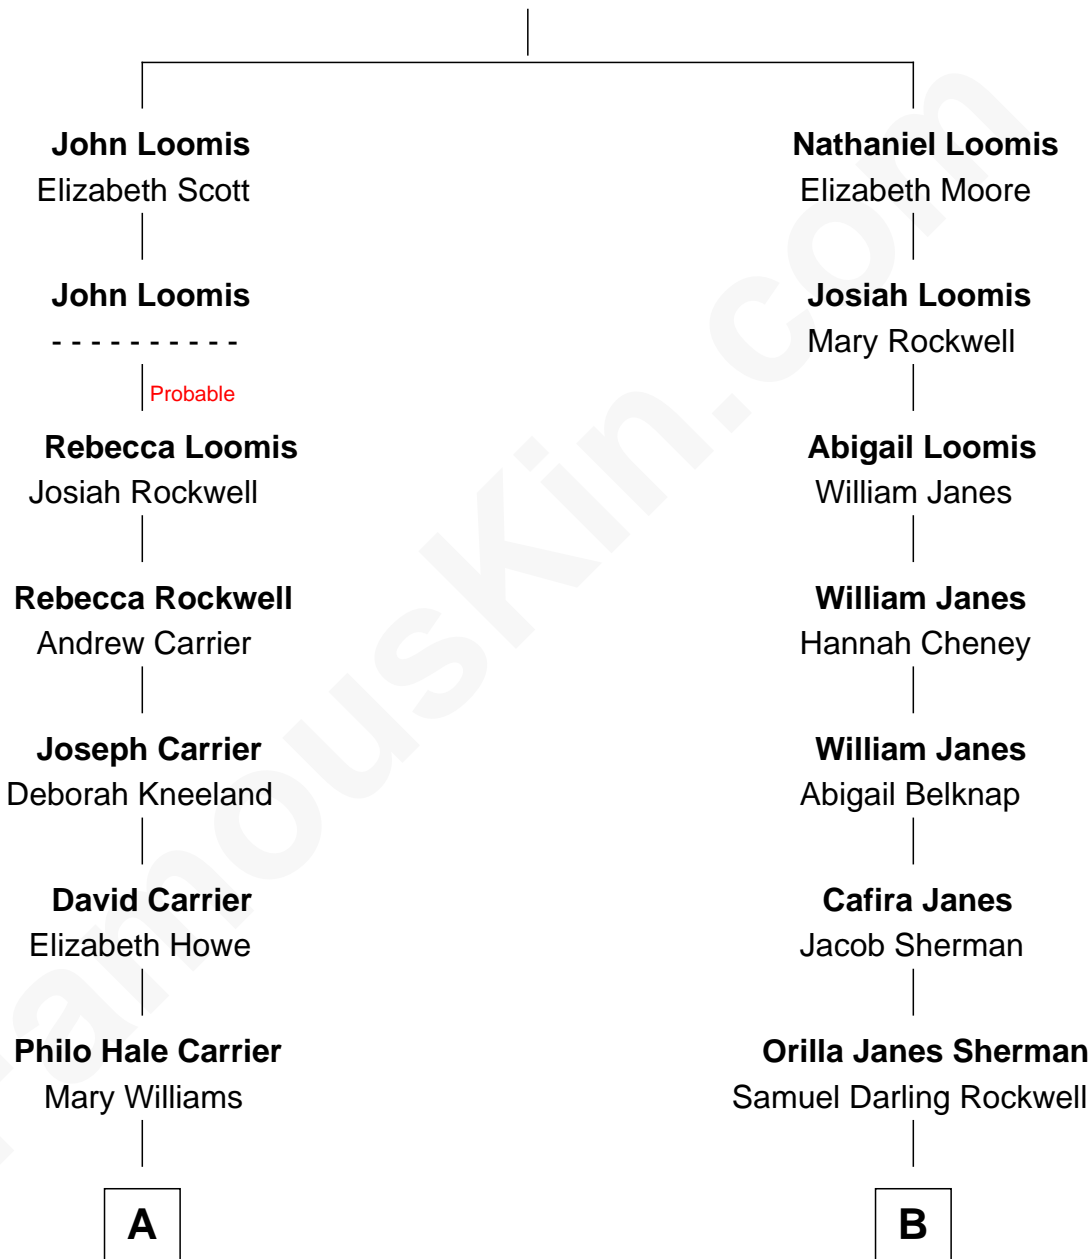

FamousKin.com Relationship Chart of

Willis Carrier

Inventor of Air Conditioning

8th cousin 1 time removed of

Norman Rockwell

American Artist

Joseph Loomis

Mary White

A

Duane Williams Carrier

Elizabeth R. Haviland

Willis Carrier

Inventor of Air Conditioning

B

John William Rockwell

Phebe Boyce Waring

Jarvis Waring Rockwell

Anne Mary Hill

Norman Rockwell

American Artist

FamousKin.com