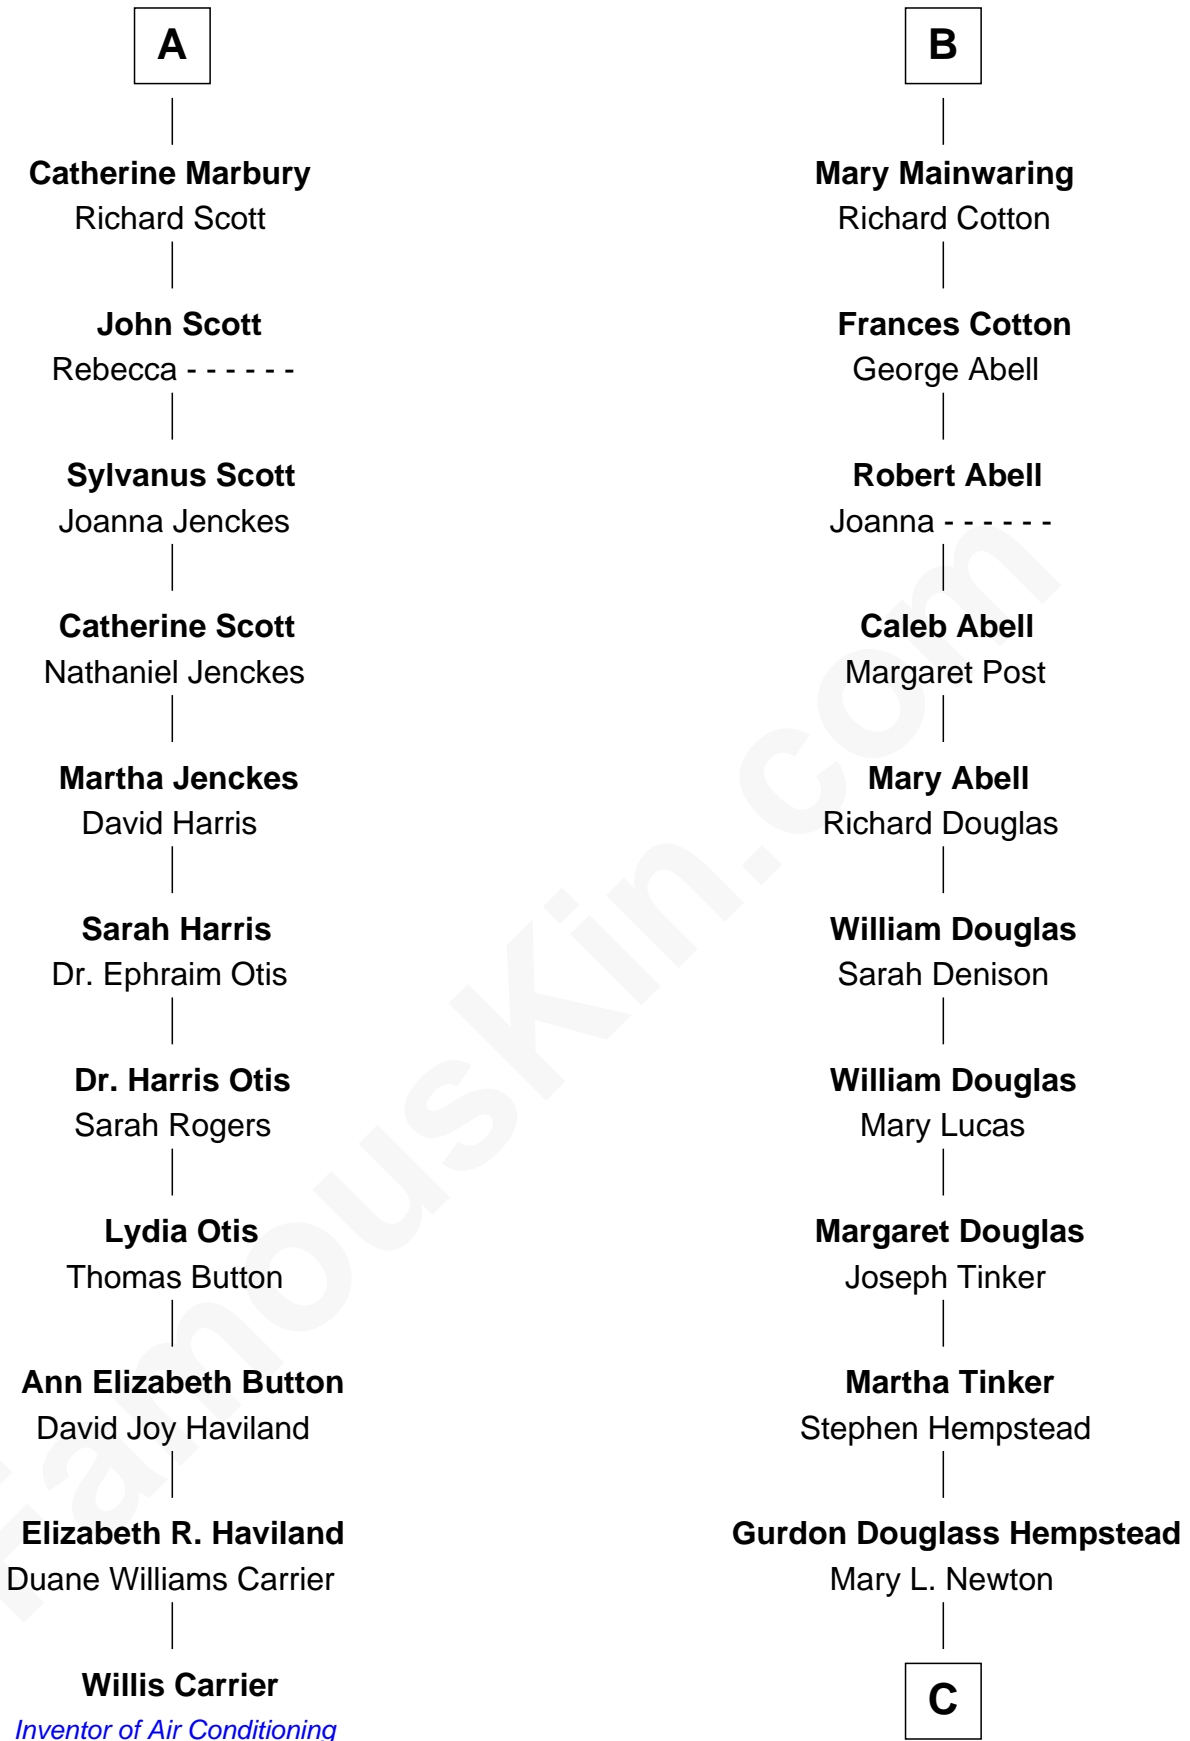

# FamousKin.com Relationship Chart of

**Willis Carrier**

*Inventor of Air Conditioning*

17th cousin 4 times removed of

**Richard Gere**

*Movie Actor*

**Robert de Ferrers**  
Margaret Despencer

**Phillippa Ferrers**  
Sir Thomas Greene

**A**

**Sir Edmund Ferrers**  
Ellen Roche

**Sir William Ferrers**  
Elizabeth Belknap

**Anne Ferrers**  
Sir Walter Devereux

**Elizabeth Devereux**  
Sir Richard Corbet

**Sir Robert Corbet**  
Elizabeth Vernon

**Dorothy Corbet**  
Sir Richard Mainwaring

**Sir Arthur Mainwaring**  
Margaret Mainwaring

**B**

C

**Julia Anne Hempstead**

Elisha Thomas Tiffany

**Nelson Leroy Tiffany**

Evaline Harriet Williams