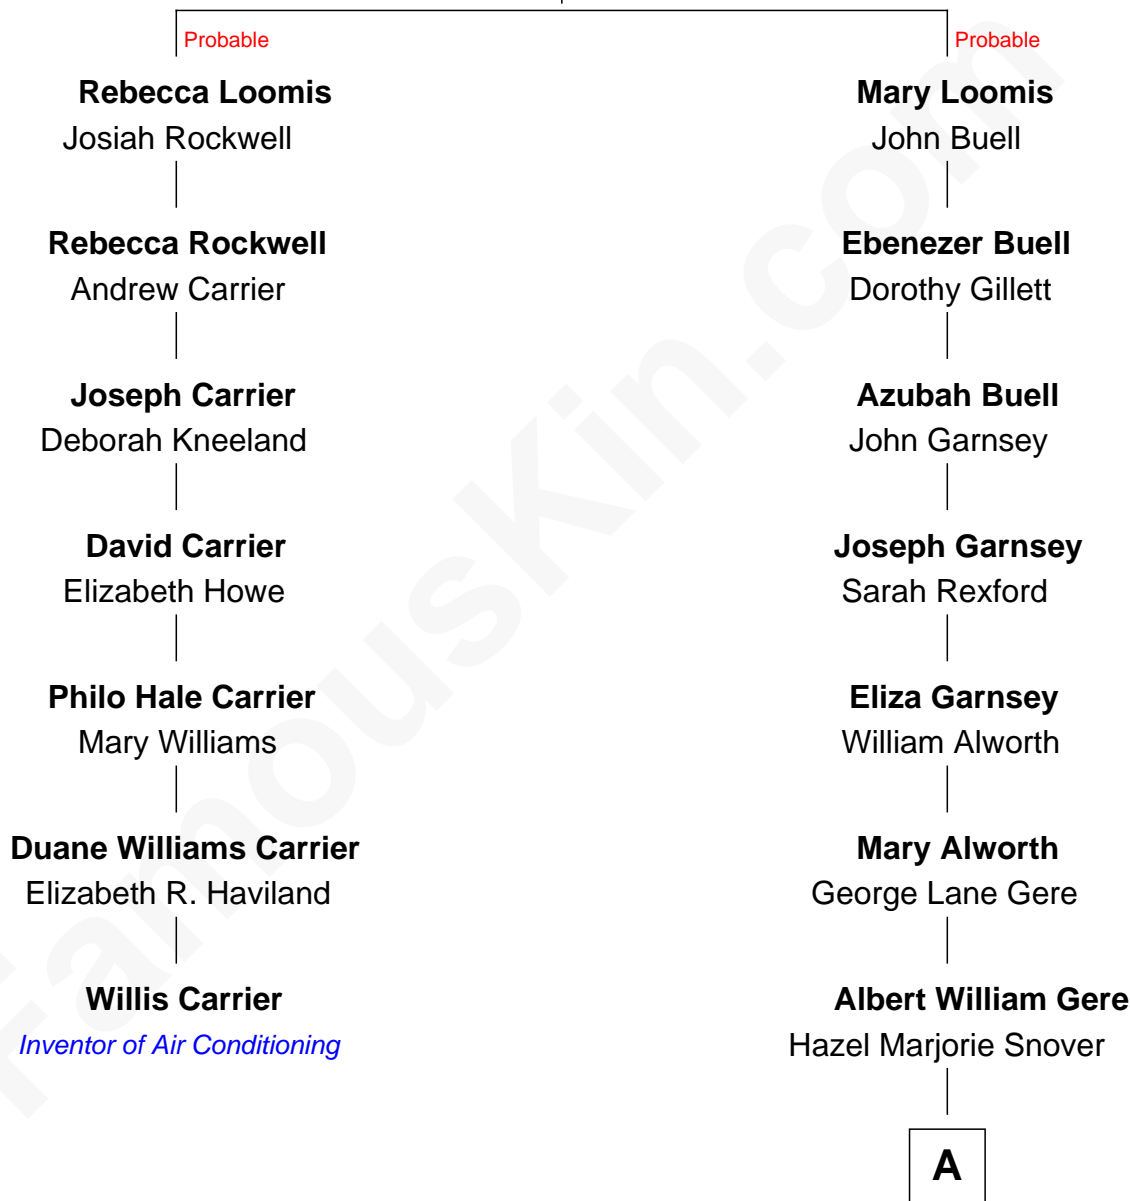

FamousKin.com Relationship Chart of

Willis Carrier

Inventor of Air Conditioning

6th cousin 2 times removed of

Richard Gere

Movie Actor

John Loomis

A

|
Homer George Gere

Doris Anna Tiffany

|
Richard Gere

Movie Actor

FamousKin.com