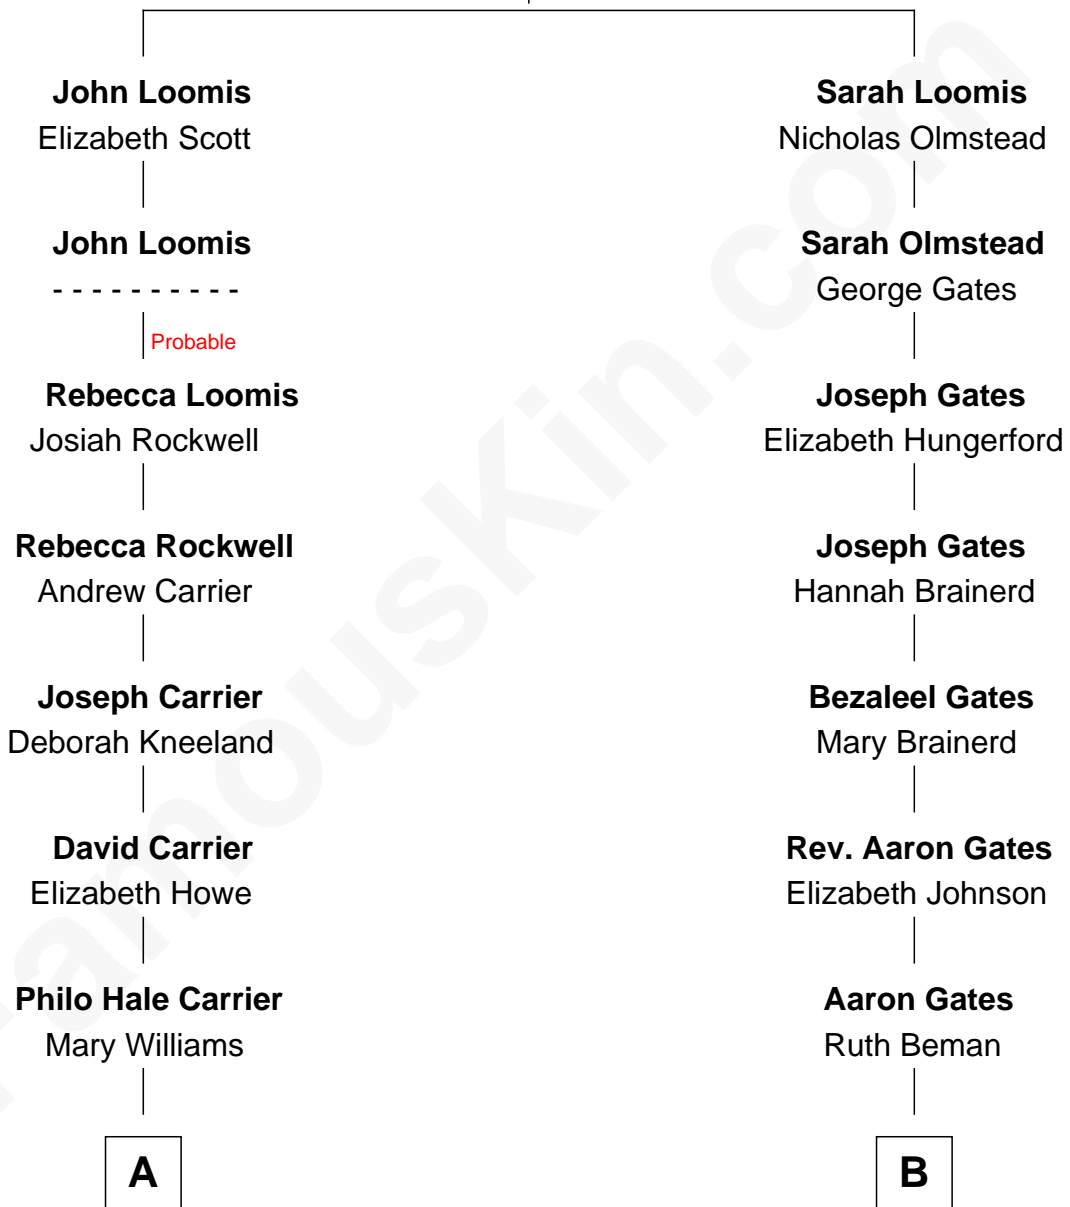

# FamousKin.com Relationship Chart of

**Willis Carrier**

*Inventor of Air Conditioning*

8th cousin 1 time removed of

**Charles Dawes**

*30th U.S. Vice-President*

**Joseph Loomis**

Mary White

**A**

**Duane Williams Carrier**  
Elizabeth R. Haviland

**Willis Carrier**  
*Inventor of Air Conditioning*

**B**

**Beman Gates**  
Betsey Sibyl Shipman

**Mary Beman Gates**  
Brig. Gen. Rufus R. Dawes

**Charles Dawes**  
*30th U.S. Vice-President*