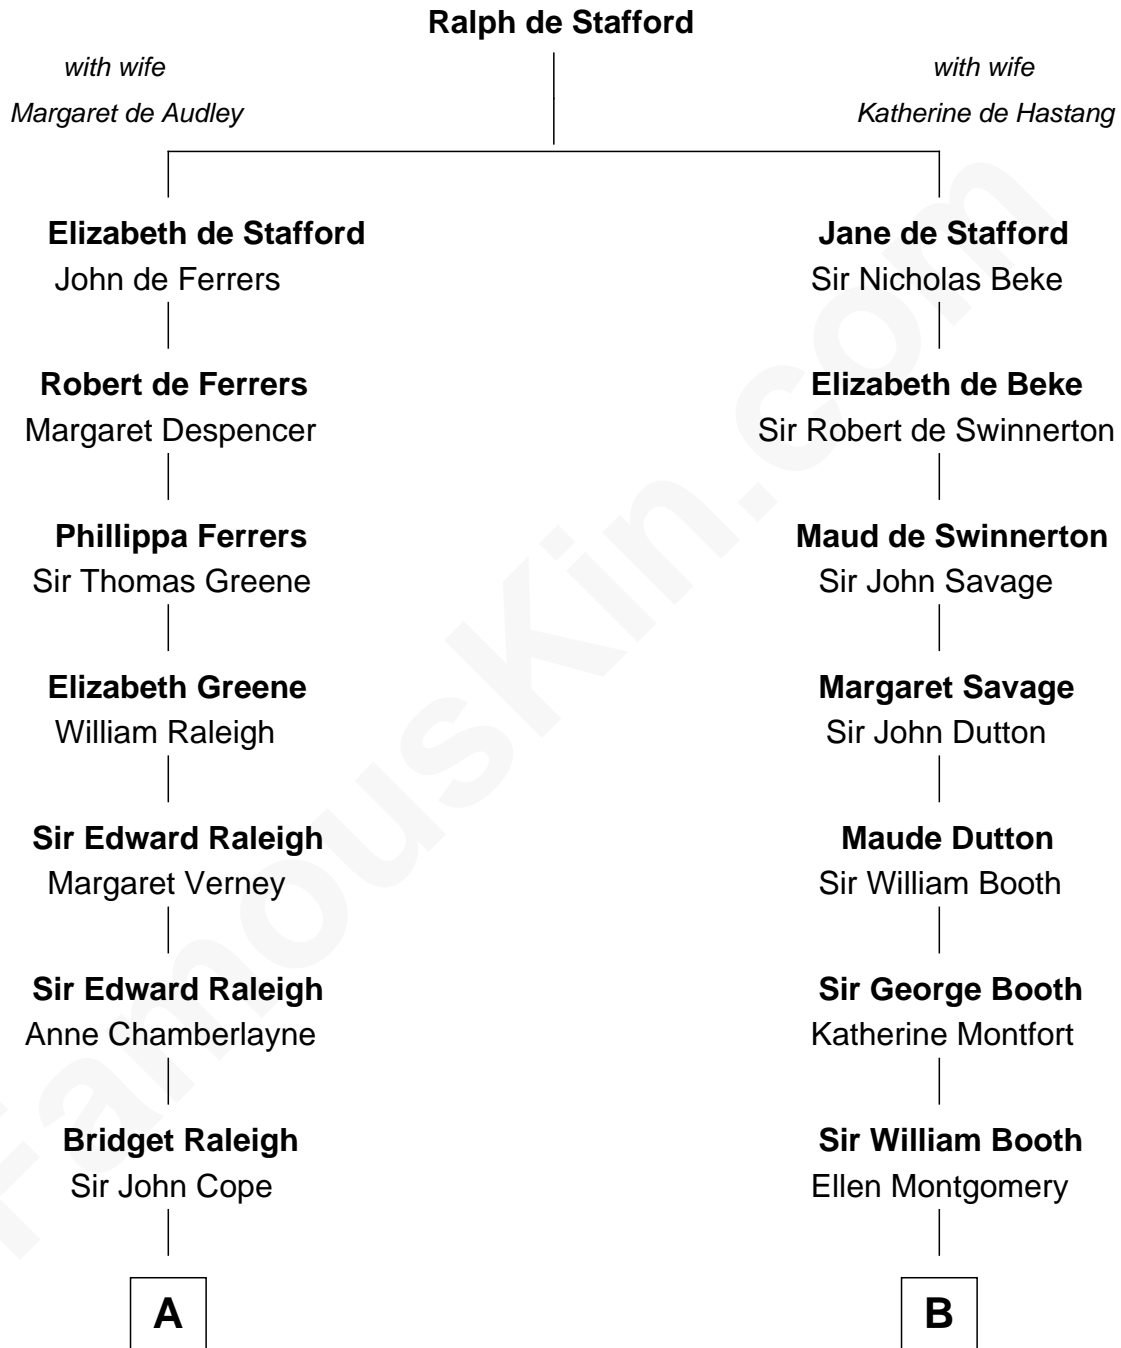

# FamousKin.com Relationship Chart of

**Willis Carrier**

*Inventor of Air Conditioning*

19th cousin 1 time removed of

**Christian Herter**

*59th Governor of Massachusetts*

**C**

**Ann Elizabeth Button**