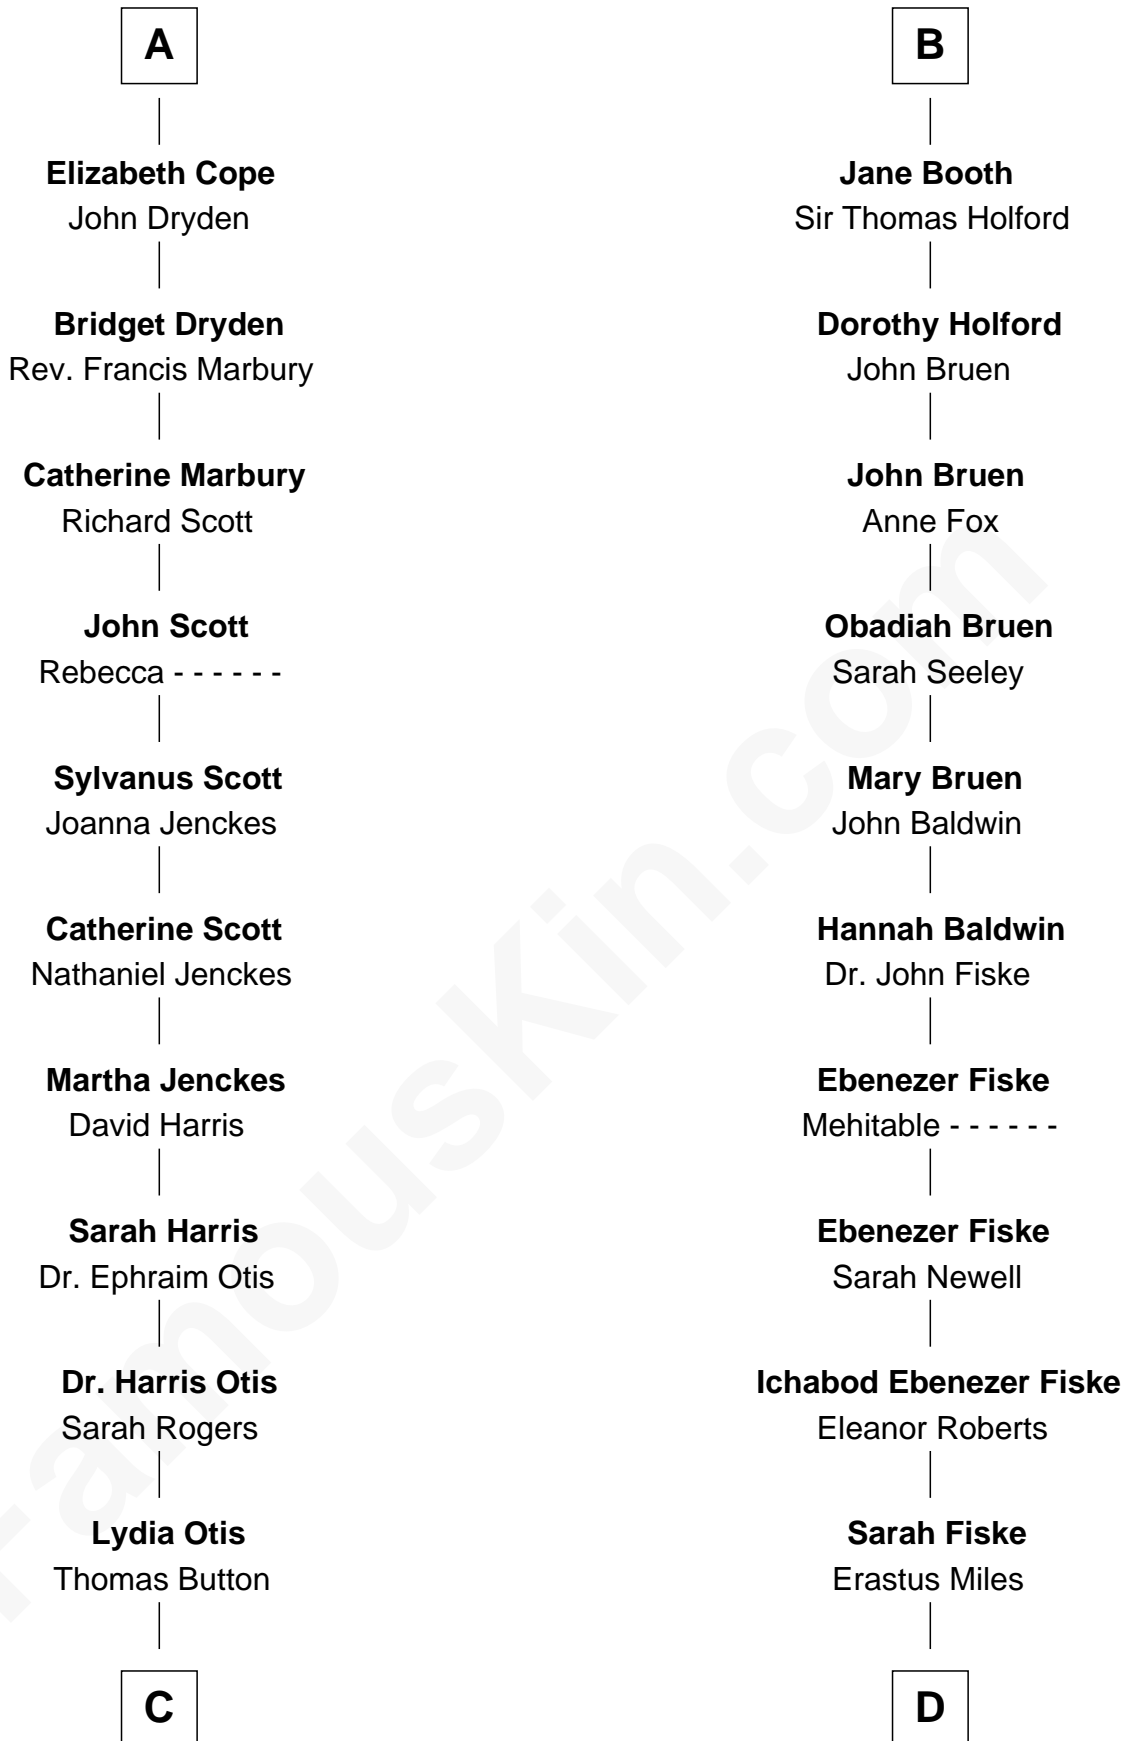

# FamousKin.com Relationship Chart of

**Willis Carrier**

*Inventor of Air Conditioning*

19th cousin 1 time removed of

**Christian Herter**

*59th Governor of Massachusetts*

**C**

**Ann Elizabeth Button**

David Joy Haviland

**Elizabeth R. Haviland**

Duane Williams Carrier

**Willis Carrier**

*Inventor of Air Conditioning*

**D**

**Archibald Miles**

Mary Treese

**Mary Miles**

Christian Herter

**Albert Herter**

Adele McGinnis

**Christian Herter**

*59th Governor of Massachusetts*