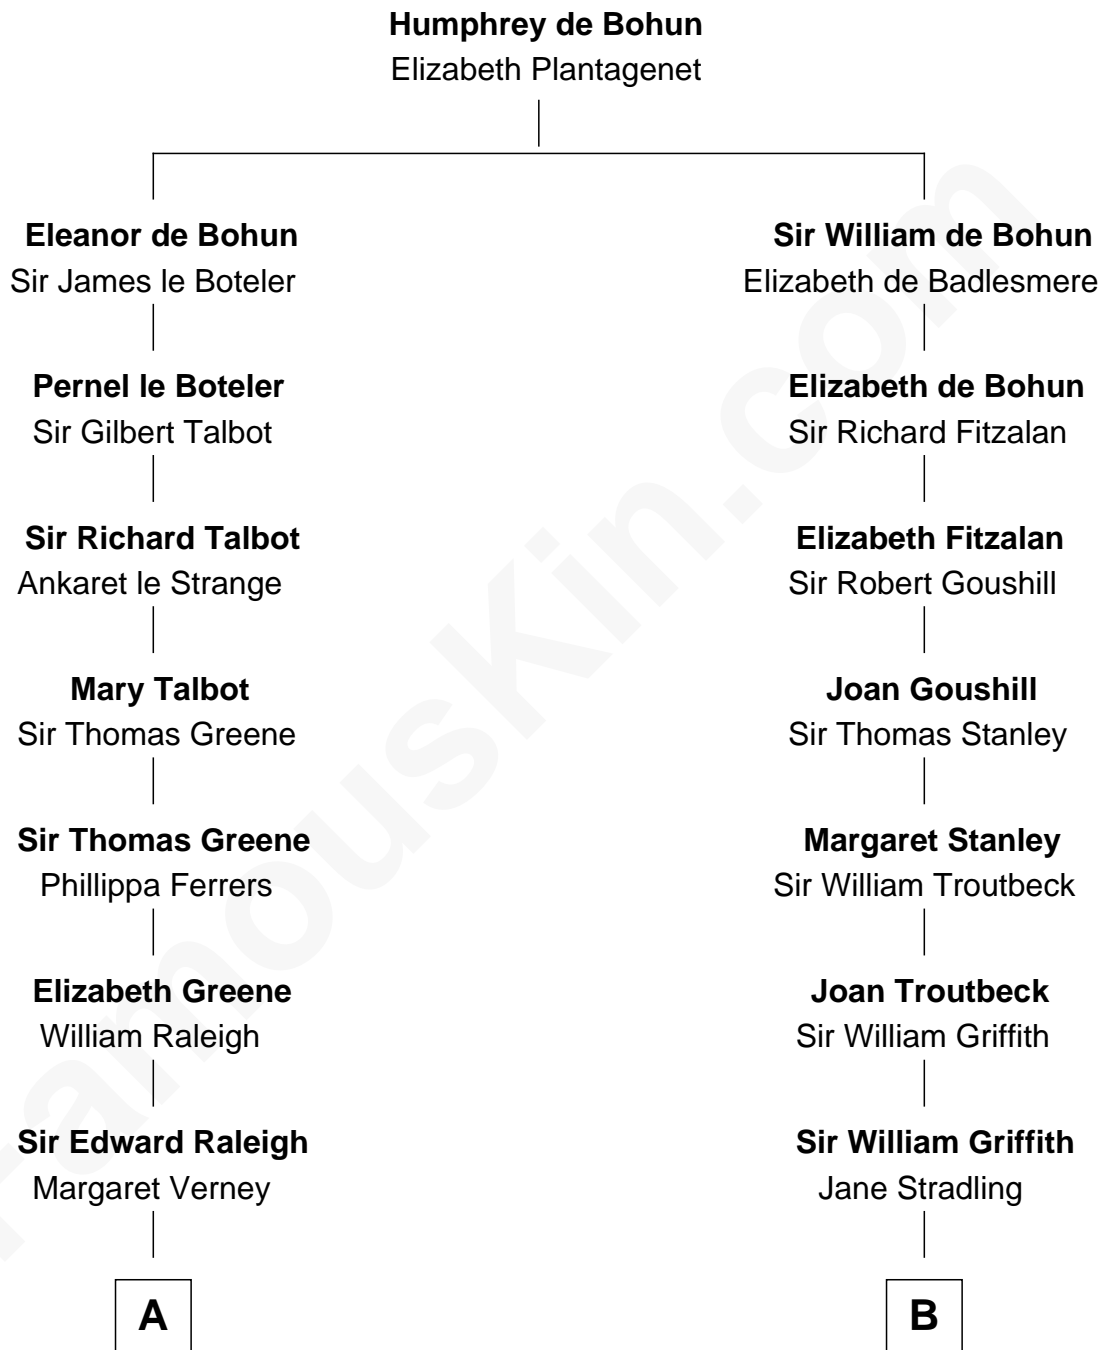

FamousKin.com Relationship Chart of

Willis Carrier

Inventor of Air Conditioning

15th cousin 6 times removed of

Abigail (Smith) Adams

First Lady of President John Adams

C

—
Dr. Harris Otis

Sarah Rogers

—
Lydia Otis

Thomas Button

—
Ann Elizabeth Button

David Joy Haviland

—
Elizabeth R. Haviland

Duane Williams Carrier

—
Willis Carrier