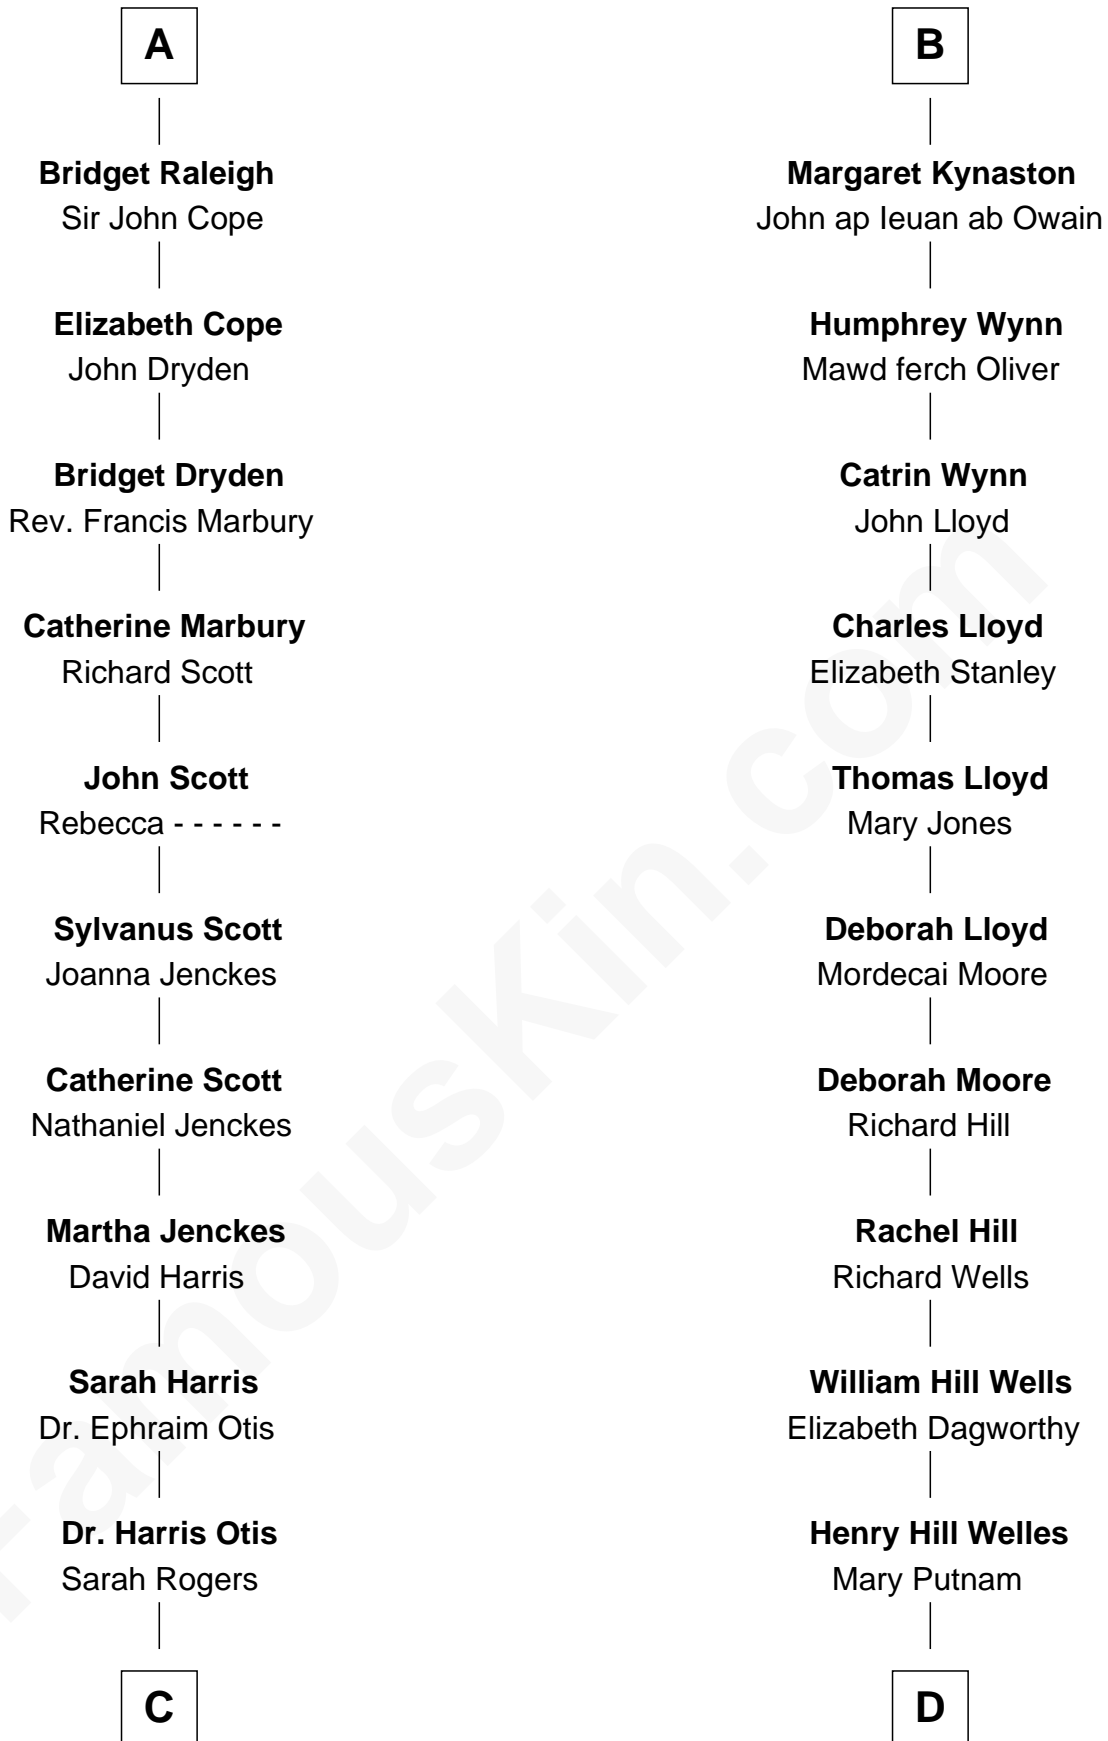

# FamousKin.com Relationship Chart of

**Willis Carrier**

*Inventor of Air Conditioning*

19th cousin 1 time removed of

**Orson Welles**

*Radio, Stage, and Movie Actor*

**Edmund Fitzalan**

Alice de Warenne

**C**

**Lydia Otis**

Thomas Button

**Ann Elizabeth Button**

David Joy Haviland

**Elizabeth R. Haviland**

Duane Williams Carrier

**Willis Carrier**